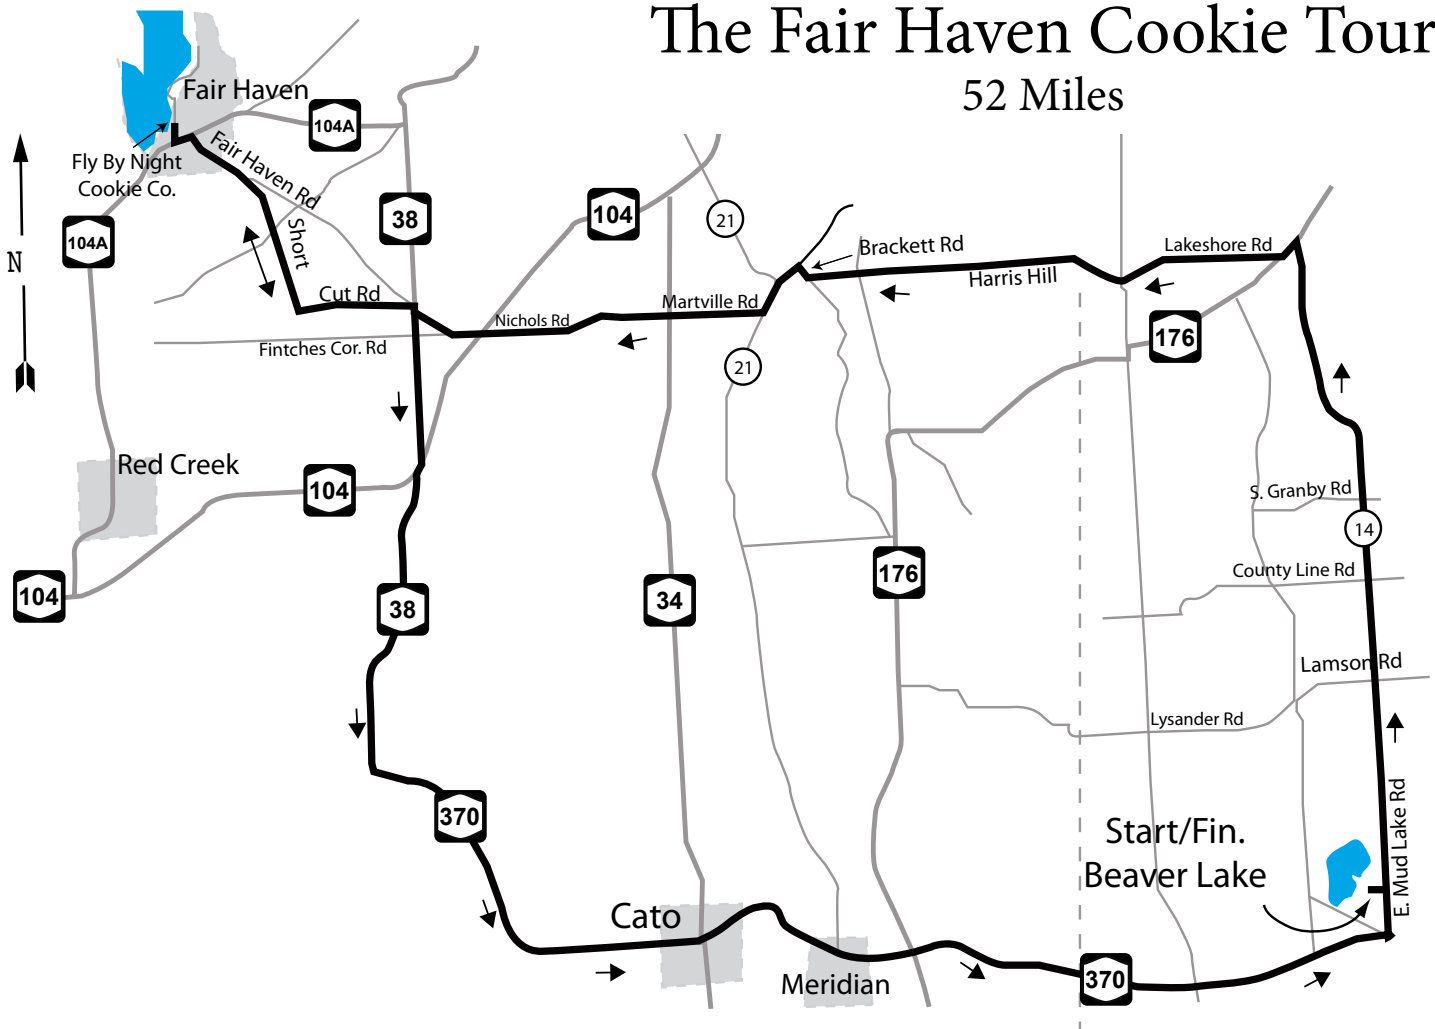

The Fair Haven Cookie Tour

52 Miles

0.0	EXIT PARK, L - MUDLAKE RD.	0.2
5.8	S - ONTO CR 14	6.0
3~6	L - RT 176	9.6
0.2	R - LAKESHORE RD.	9.8
2.2	S - ONTO HARRIS HILL RD.	12.0
1.9	L - BRACKETT RD.	13.9
1.5	S - ONTO CR 21	15.4
0.4	R - MARTVILLE RD.	15.8
	BECOMES NICHOLS RD.	
	BECOMES FINCHES CRNS. RD	19.5
0.9	R - RT 38 (UNMARKED)	20.4
0.3	L - SHORTCUT RD.	20.7
2.9	BECOMES FAIRHAVEN RD.	23.6
1.5	FAIRHAVEN; L - RT 104A	25.1
0.2	R - FANCHER AVE	25.7
0.2	"COOKIES"	25.9

Enjoy Cookies in Fair Havn on Little Sodus Bay

Return vial same route or take Rt 38 to Rt 370 as shown on map.