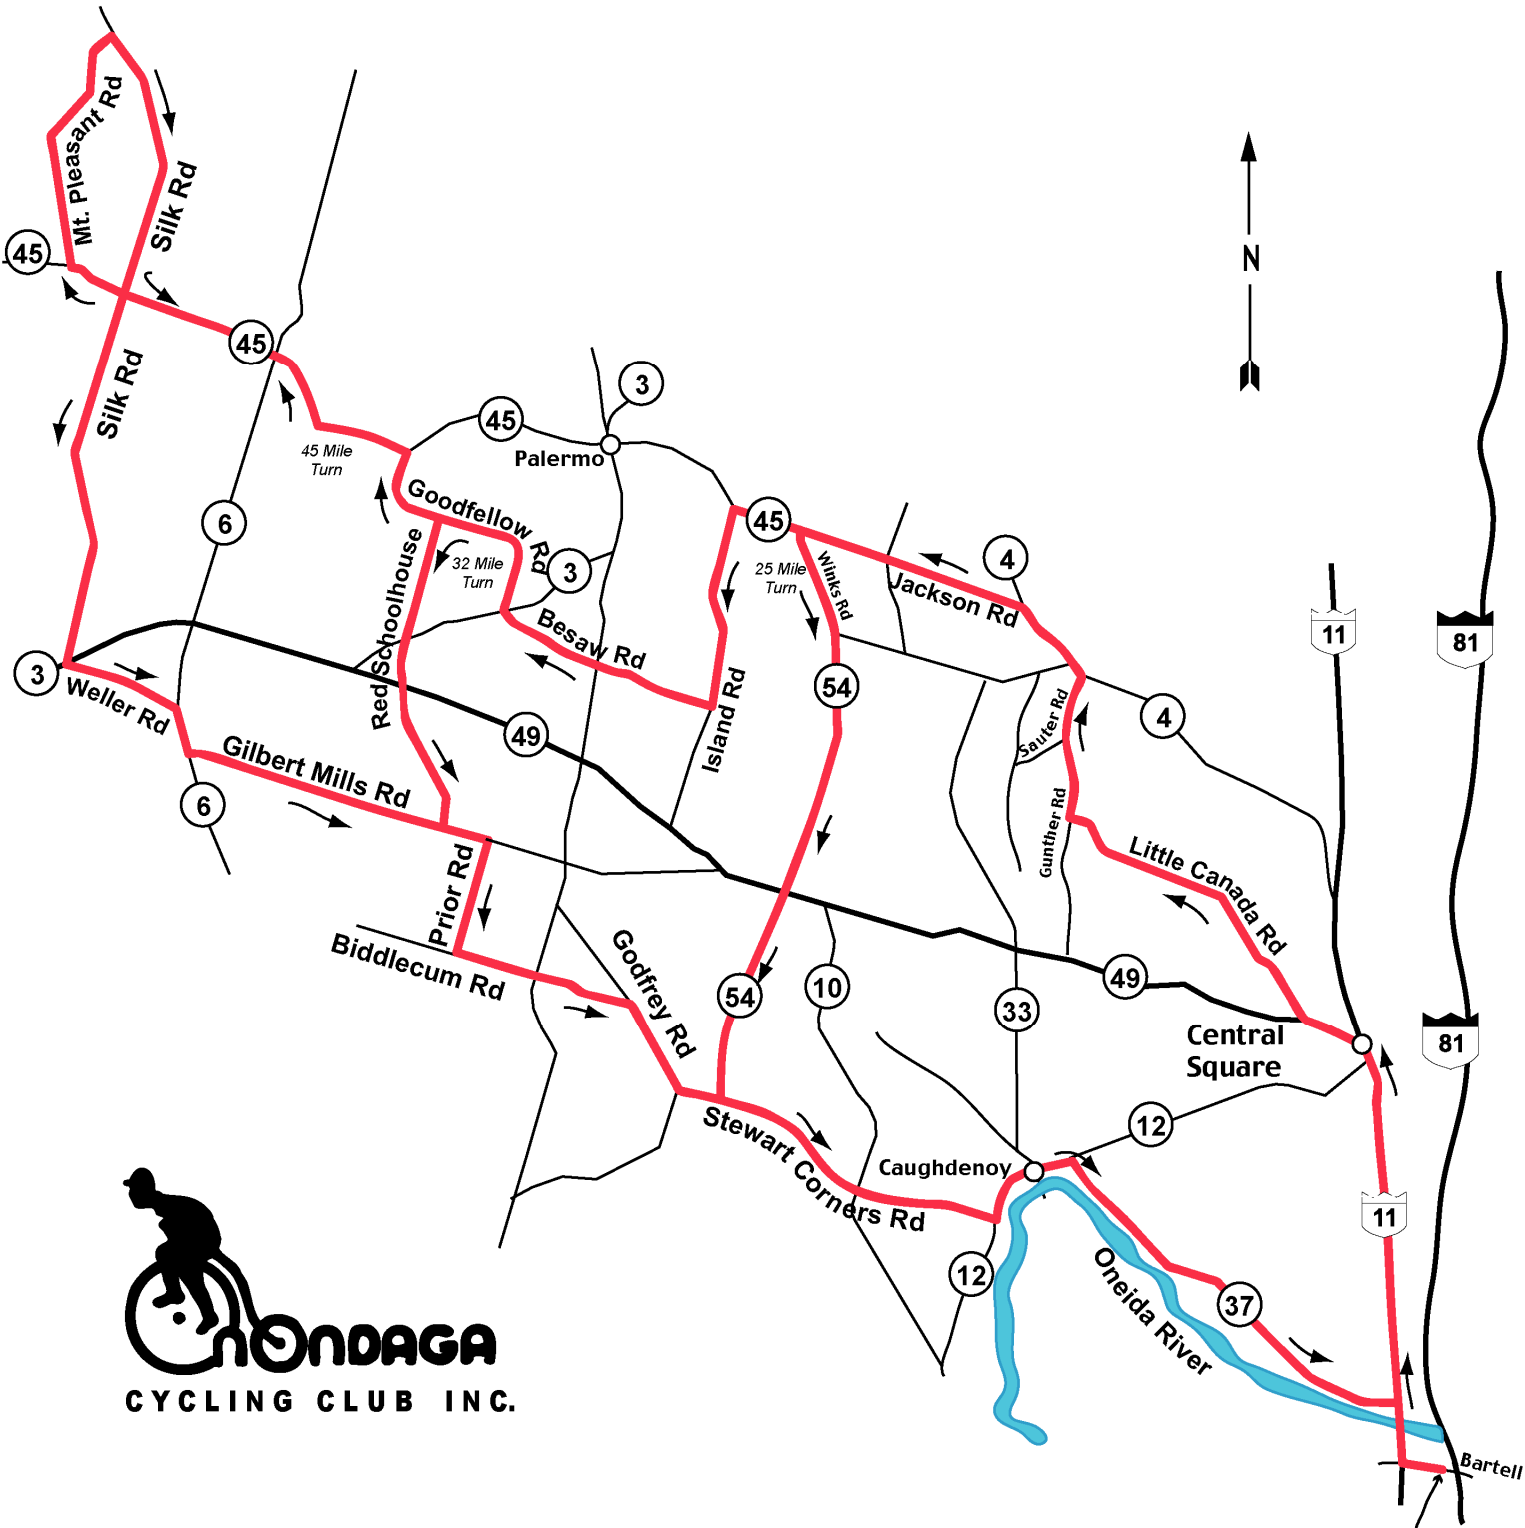

Brewerton-Mt. Pleasant Ride

32 and 45 Miles

Start/Finish
Burger King in Brewerton