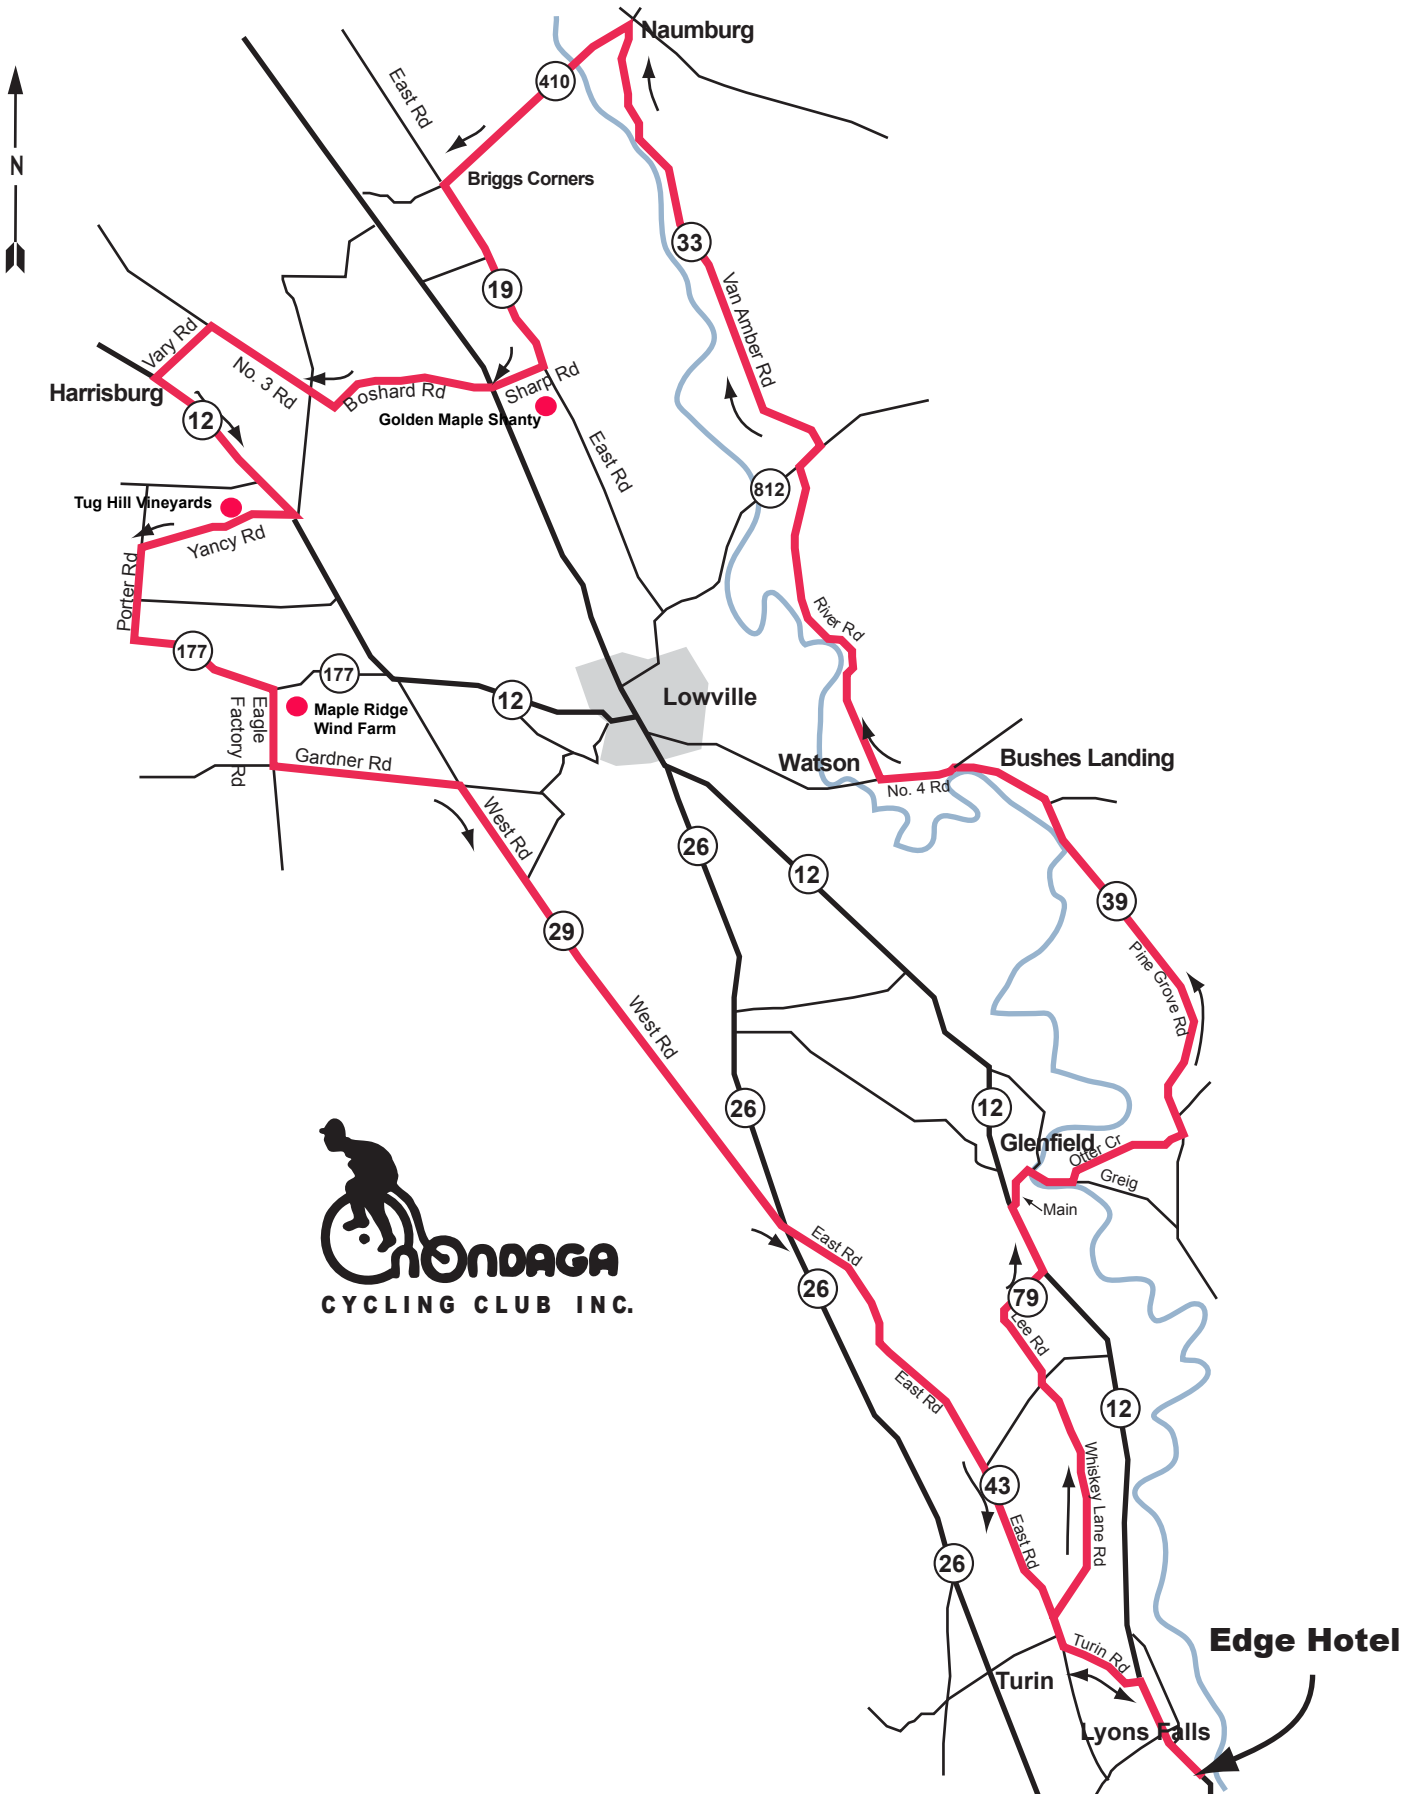

Winery and Wind Farm Ride

Start at The Edge Hotel 315-348-4211

Winery and Wind Farm Ride

Start at The Edge Hotel 315-348-4211

Seg		Directions	Total
0.0	R	SR 12	0.0
0.2	L	Turin Road (CR 62)	0.2
1.0	R	East Road (CR 43)	1.2
0.3	R	Whiskey Lane Road	1.5
2.9	R	Lee Road (CR 79)	4.4
1.7	L	SR 12	6.1
0.8	R	Main Street (CR53) in Glenfield	6.9
0.5	R	Greig Road (CR 40)	7.4
0.5	L	Otter Creek Road (CR 56)	7.9
1.5	L	Pine Grove Road (CR 39)	9.4
5.2	S-Bear L	Number Four Road (CR 26) in Bushes Landing	14.6
1.3	R	River Road	15.9
4.1	R	SR 812	20.0
0.3	L	Van Amber Road (CR 33)	20.3
5.7	L	SR 410 in Naumburg - follow SR 410/Main Street thru Castorland	26.0
2.8	L	East Road (CR 19) in Briggs Corners	28.8
2.3	R	Sharp Road (look for Golden Maple Shanty)	31.1
0.7	S	cross SR 26 onto Boshart Road	31.8
2.0	R	Number Three Road (CR 14)	33.8
1.6	L	Vary Road (CR 20)	35.4
0.9	L	SR 12 in Harrisburg	36.3
2.2	R	Yancy Road (Tug Hill Vineyards on right)	38.5
1.8	L	Porter Road	40.3
1.1	L	SR 177	41.4
1.8	R	Eagle Factory Road (Maple Ridge Wind Farm Visitors Center on left)	43.2
0.9	L	Gardner Road (may be dirt)	44.1
2.1	R	West Road (CR 29)	46.2
6.4	S	cross SR 26 onto East Road	52.6
1.8	R-L	at Houseville Road TRO East Road	54.4
1.9	S	at Lee Road TRO East Road (CR 43)	56.3
2.2	L	Turin Road (CR 62)	58.5
1.1	R	SR 12	59.6
0.2		Edge Hotel on left	59.8