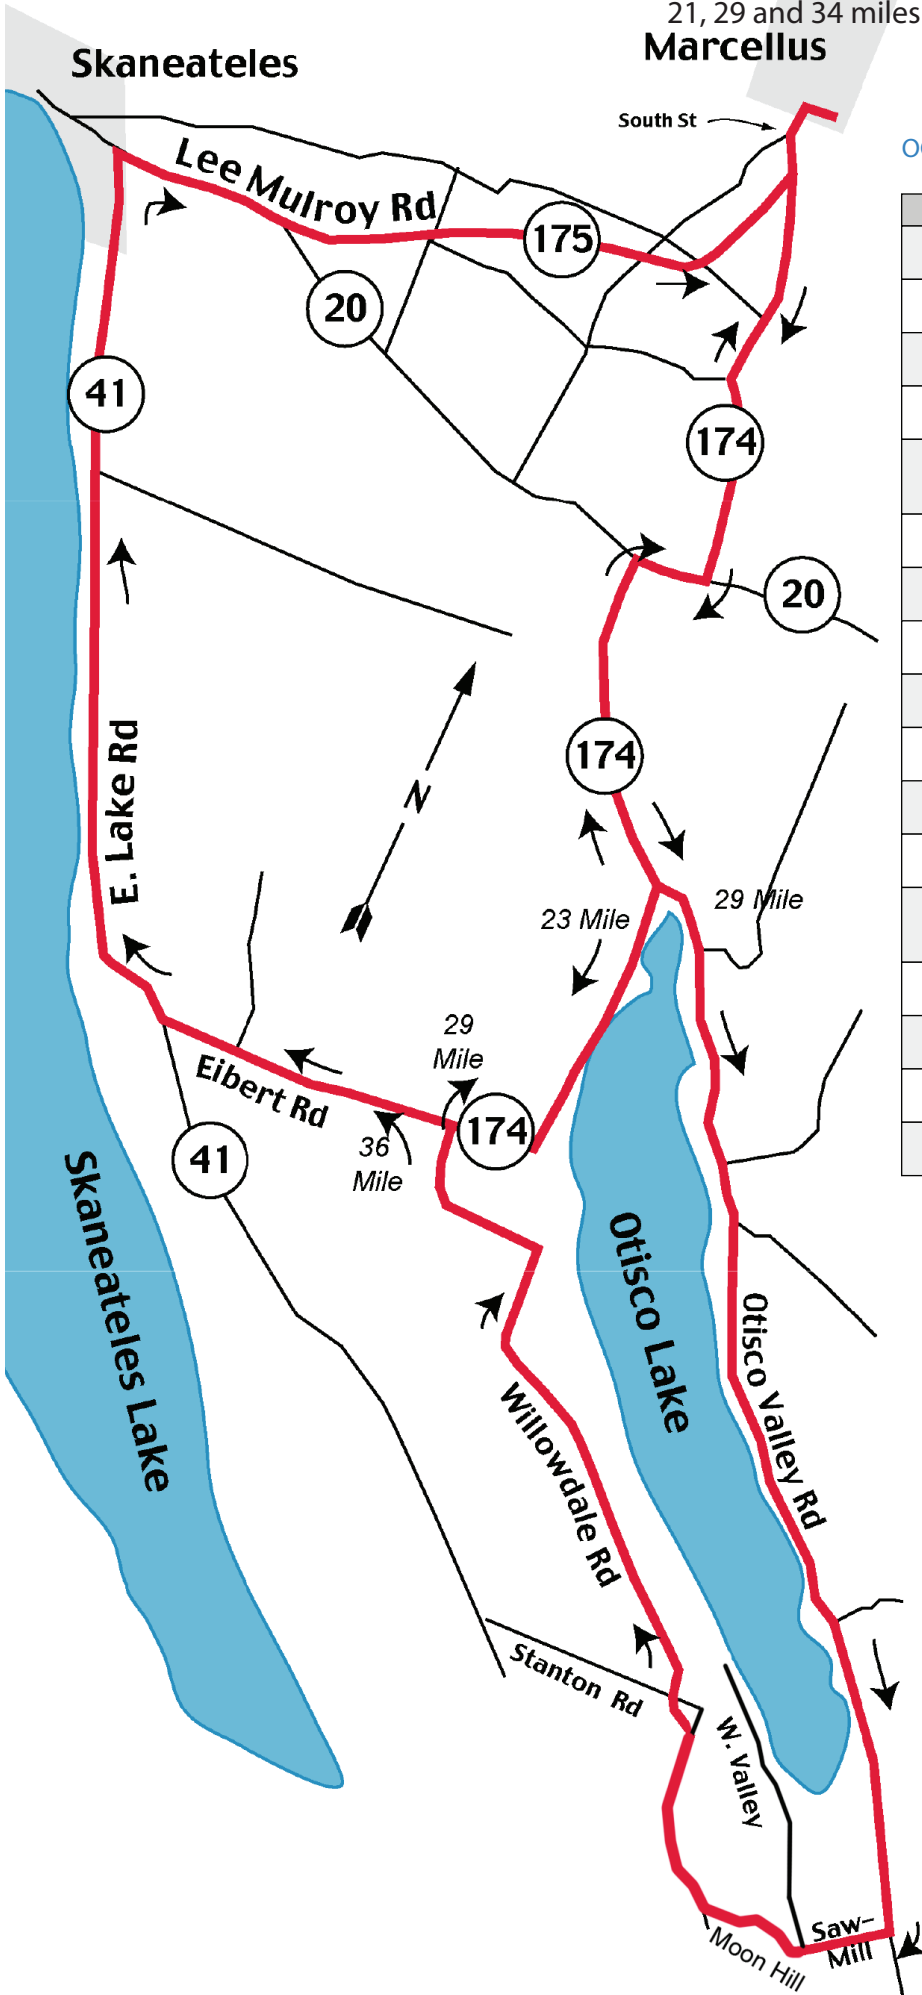

Marcellus-Otisco Lake Rides

21, 29 and 34 miles
Marcellus

OCC Mar-3 34 Marcellus-Otisco Lake

Prev	Type	Note	Dist
0.0	📍	Start of route	0.0
0.3	←	L onto S St Rd	0.3
5.1	→	R onto US-20 W	5.4
0.6	←	L onto NY-174 S	6.0
3.5	↑	Continue onto Otisco Valley Rd	9.5
11.3	→	R onto Sawmill Rd	20.8
1.0	→	R onto Moon Hill Rd	21.8
1.3	→	Slight R onto Willowdale Rd	23.1
8.3	↑	Continue onto Howe Rd	31.4
1.4	→	R onto NY-174 N	32.8
0.7	←	L onto Eibert Rd	33.5
2.0	→	R onto NY-41 N	35.5
9.2	→	R onto E Genesee St/U.S. Rte 20	44.7
1.9	←	L onto NY-175 E	46.6
5.6	←	L onto S St Rd	52.2
1.4	→	R onto Platt Rd	53.6
0.3	📍	End of route	53.9

21 and 29 miles on page 2

OCC Mar-3 21 Marcellus-Otisco Lake

Prev	Type	Note	Dist
0.0		Start of route	0.0
0.3		L onto S St Rd	0.3
5.1		R onto US-20 W	5.4
0.6		L onto NY-174 S	6.0
3.5		R to stay on NY-174 S	9.5
5.1		Continue onto Eibert Rd	14.6
2.0		R onto NY-41 N	16.6
9.2		R onto E Genesee St/U.S. Rte 20	25.8
1.9		L onto NY-175 E	27.7
5.6		L onto S St Rd	33.4
1.4		R onto Platt Rd	34.8
0.3		End of route	35.1

OCC Mar-3 29 Marcellus-Otisco Lake

Prev	Type	Note	Dist
0.0		Start of route	0.0
0.3		L onto S St Rd	0.3
5.1		R onto US-20 W	5.4
0.6		L onto NY-174 S	6.0
3.5		Continue onto Otisco Valley Rd	9.5
11.3		R onto Sawmill Rd	20.8
1.0		R onto Moon Hill Rd	21.8
1.3		Slight R onto Willowdale Rd	23.1
8.3		Continue onto Howe Rd	31.4
1.4		R onto NY-174 N	32.8
0.7		R to stay on NY-174 N	33.5
5.1		L to stay on NY-174 N	38.6
3.5		R onto US-20 E	42.0
0.6		L onto NY-174 N	42.6
3.7		L onto NY-175 W	46.3
0.1		L onto S St Rd	46.4
1.4		R onto Platt Rd	47.8
0.3		End of route	48.2