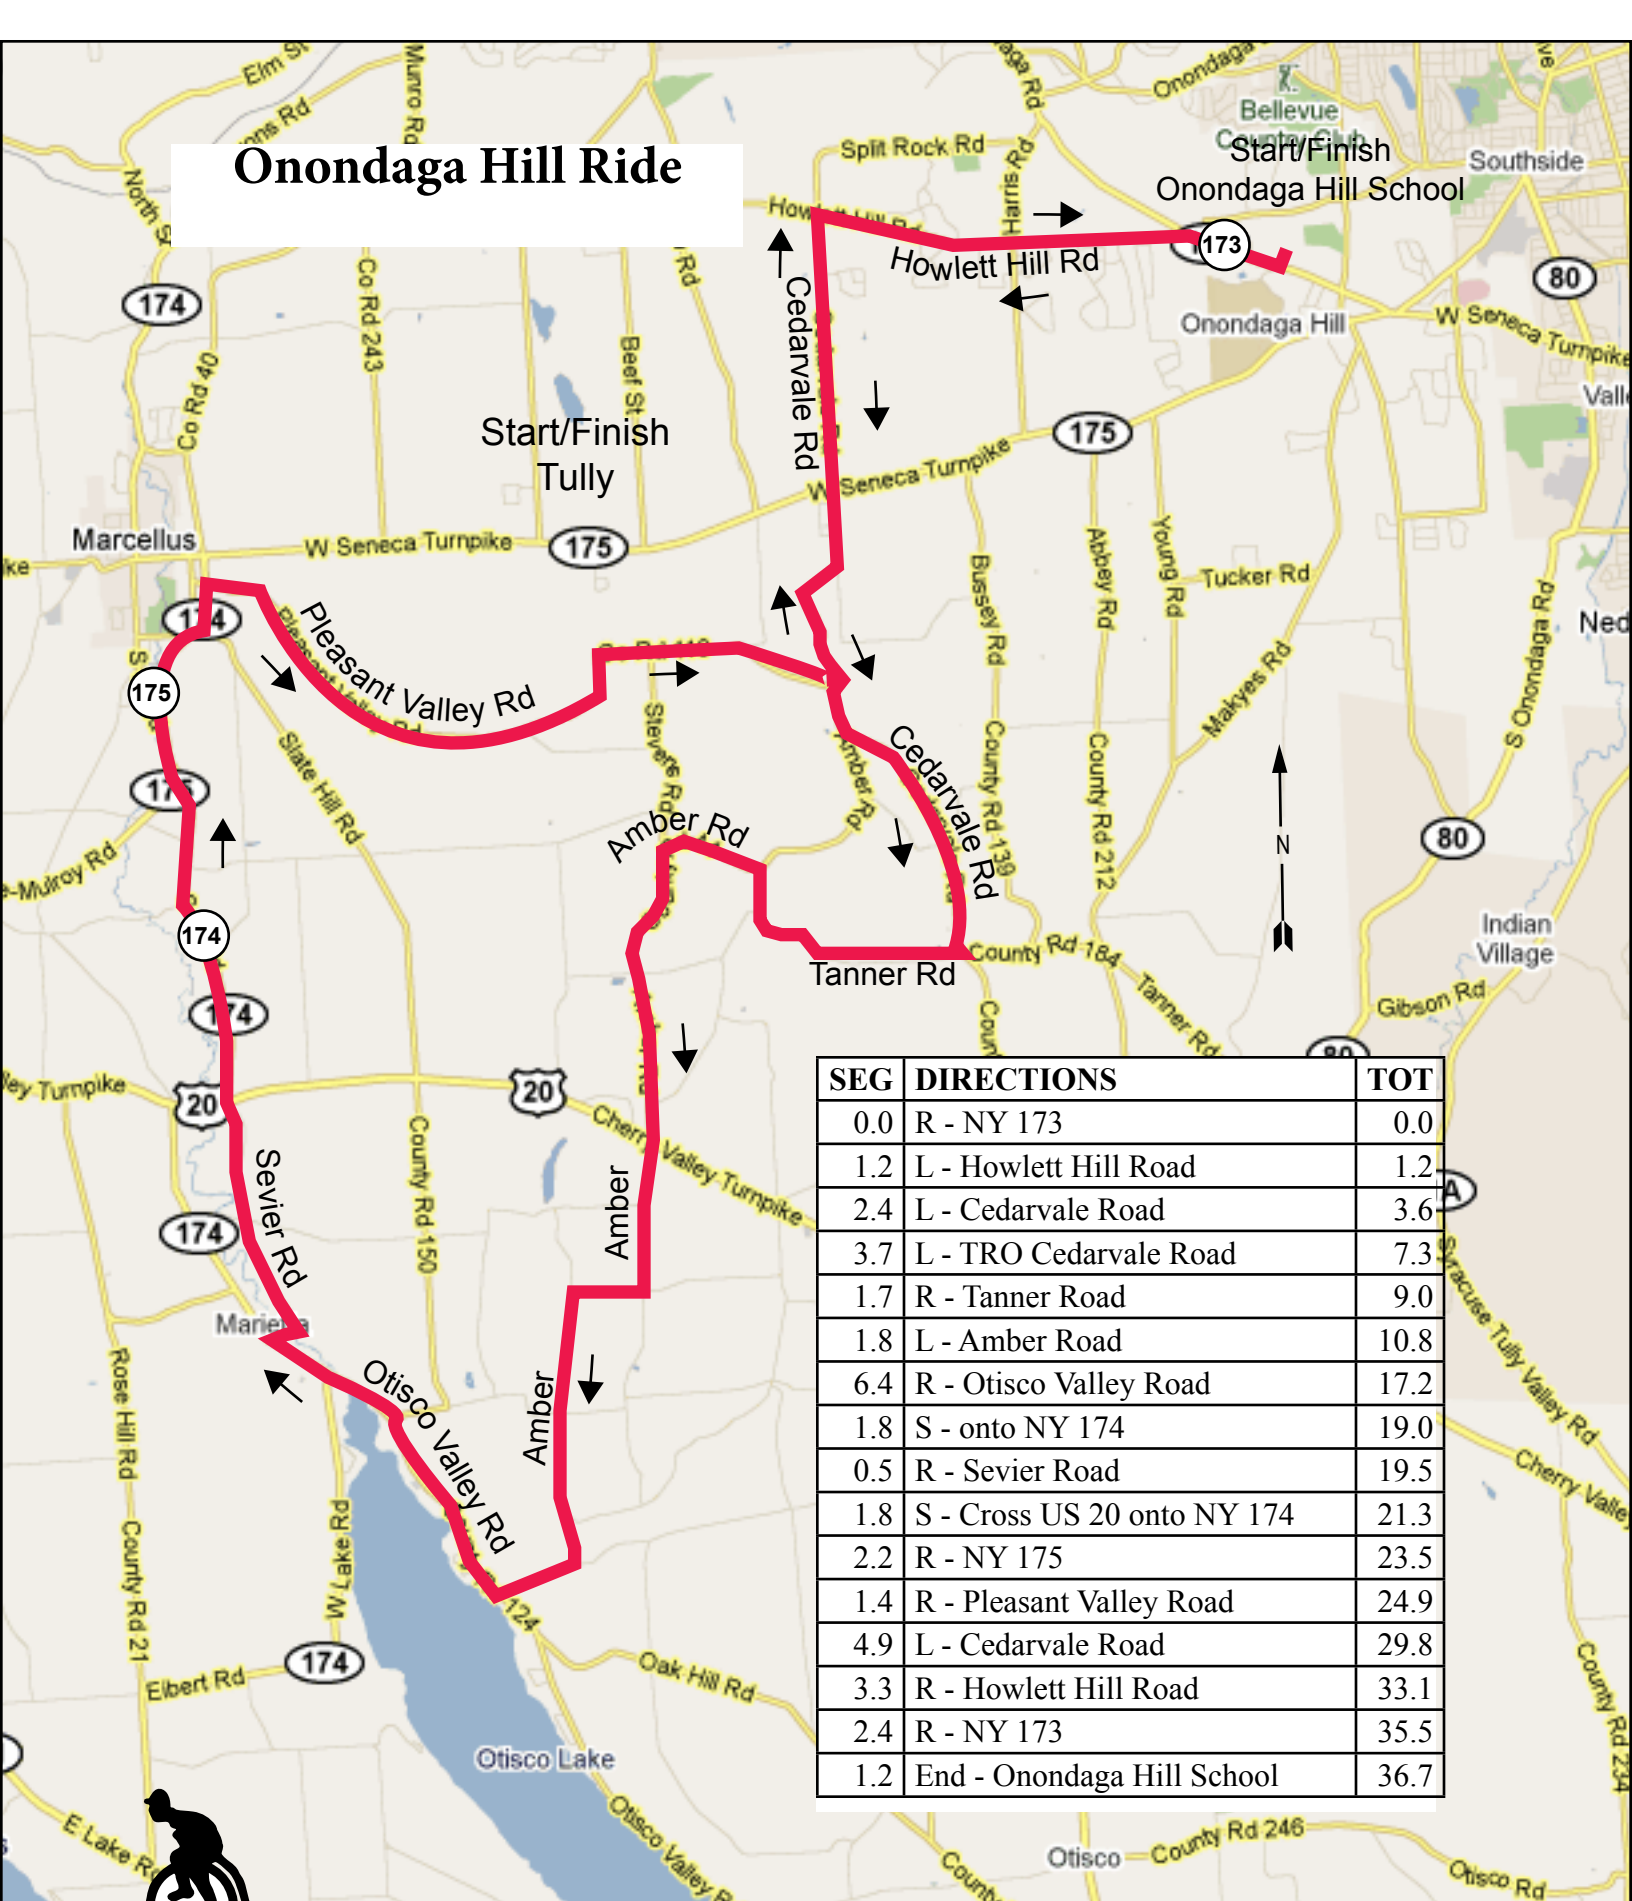

Onondaga Hill Ride

SEG	DIRECTIONS	TOT
0.0	R - NY 173	0.0
1.2	L - Howlett Hill Road	1.2
2.4	L - Cedarvale Road	3.6
3.7	L - TRO Cedarvale Road	7.3
1.7	R - Tanner Road	9.0
1.8	L - Amber Road	10.8
6.4	R - Otisco Valley Road	17.2
1.8	S - onto NY 174	19.0
0.5	R - Sevier Road	19.5
1.8	S - Cross US 20 onto NY 174	21.3
2.2	R - NY 175	23.5
1.4	R - Pleasant Valley Road	24.9
4.9	L - Cedarvale Road	29.8
3.3	R - Howlett Hill Road	33.1
2.4	R - NY 173	35.5
1.2	End - Onondaga Hill School	36.7