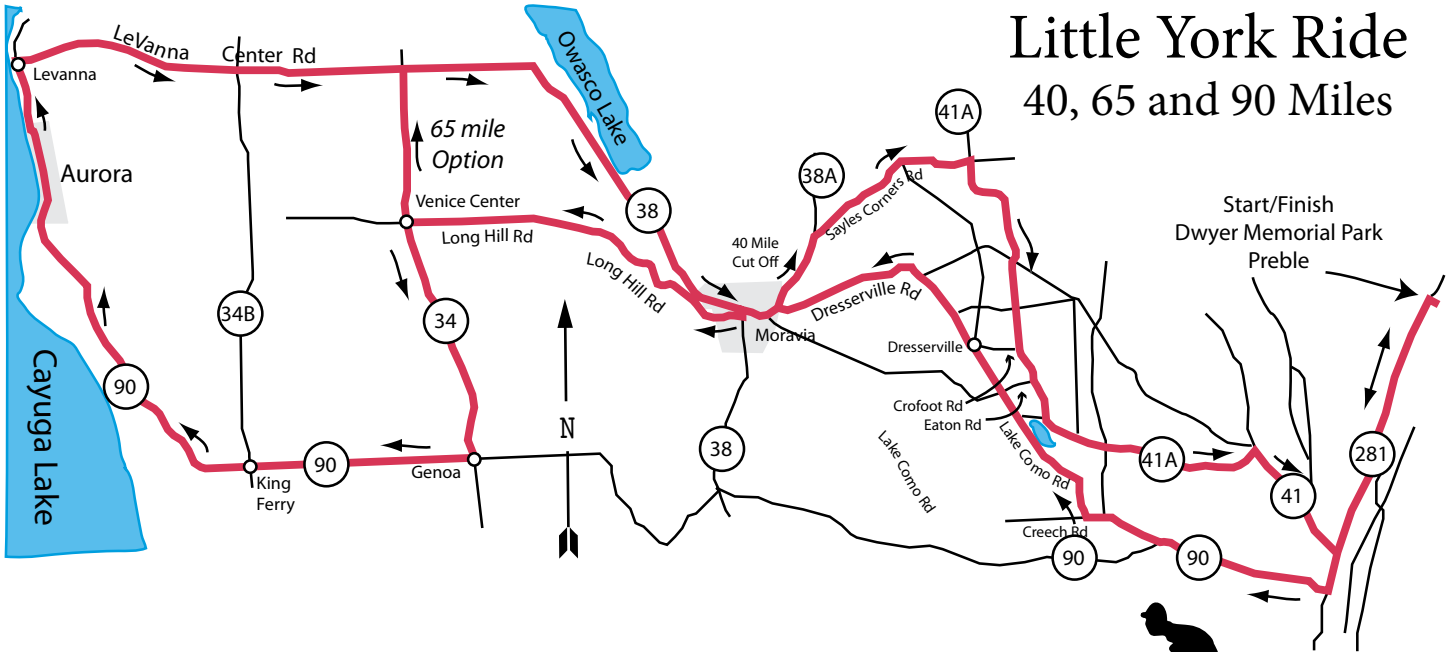

Little York Ride

40, 65 and 90 Miles

90 Mile Ride

SEG	DIRECTIONS	TOT
0.0	Leave Pavillion, Exit Park	0.0
0.3	L - RT 281	0.3
5.5	R - NY 90	5.8
3.3	R - Creech Rd	9.1
1.6	R - Lake Como Rd *	10.7
4.4	bear Left to Moravia on Dresserville Rd (unmarked)	15.1
5.0	Moravia; L - 38A	20.1
0.8	L - 38 South	20.9
0.2	R - Aurora R - turns into Long Hill Rd	21.1
7.6	Venic Center; L - Rt 34	28.7
5.1	R - Rt 90	33.8
14.6	Levanna; R - Levana Rd	48.4
4.6	Scipioville; Levana Rd becomes Center Rd	53.0
3.3	Sciipo Center; straight	56.3
2.7	R - Rt 38	59.0
7.0	L - North on 38A	66.0
2.1	R - Sayles Corners Rd	68.1
3.9	R - Rt 41A	72.0
10.5	R - Rt 41	82.5
2.4	L - Rt 281	84.9
4.7	R - Little York Lake Rd	89.6
0.3	Finish @ Pavilion	89.9

65 Mile Ride

SEG	DIRECTIONS	TOT
0.0	Leave Pavillion, Exit Park	0.0
0.3	L - RT 281	0.3
5.5	R - NY 90	5.8
3.3	R - Creech Rd	9.1
1.6	R - Lake Como Rd *	10.7
4.4	bear Left to Moravia on Dresserville Rd (unmarked)	15.1
5.0	Moravia; L - 38A	20.1
0.8	L - 38 South	20.9
0.2	R - Aurora R - turns into Long Hill Rd	21.1
7.6	Venic Center; R - Rt 34	28.7
2.9	R - Center Rd	31.6
2.7	R - Rt 38	34.3
7.0	L - North on 38A	41.3
2.1	R - Sayles Corners Rd	43.4
3.9	R - Rt 41A	47.3
10.5	R - Rt 41	57.8
2.4	L - Rt 281	60.2
4.7	R - Little York Lake Rd	64.9
0.3	Finish @ Pavilion	65.2

* = for a 25-30 mile option, take any of the next three Lefts after the lake