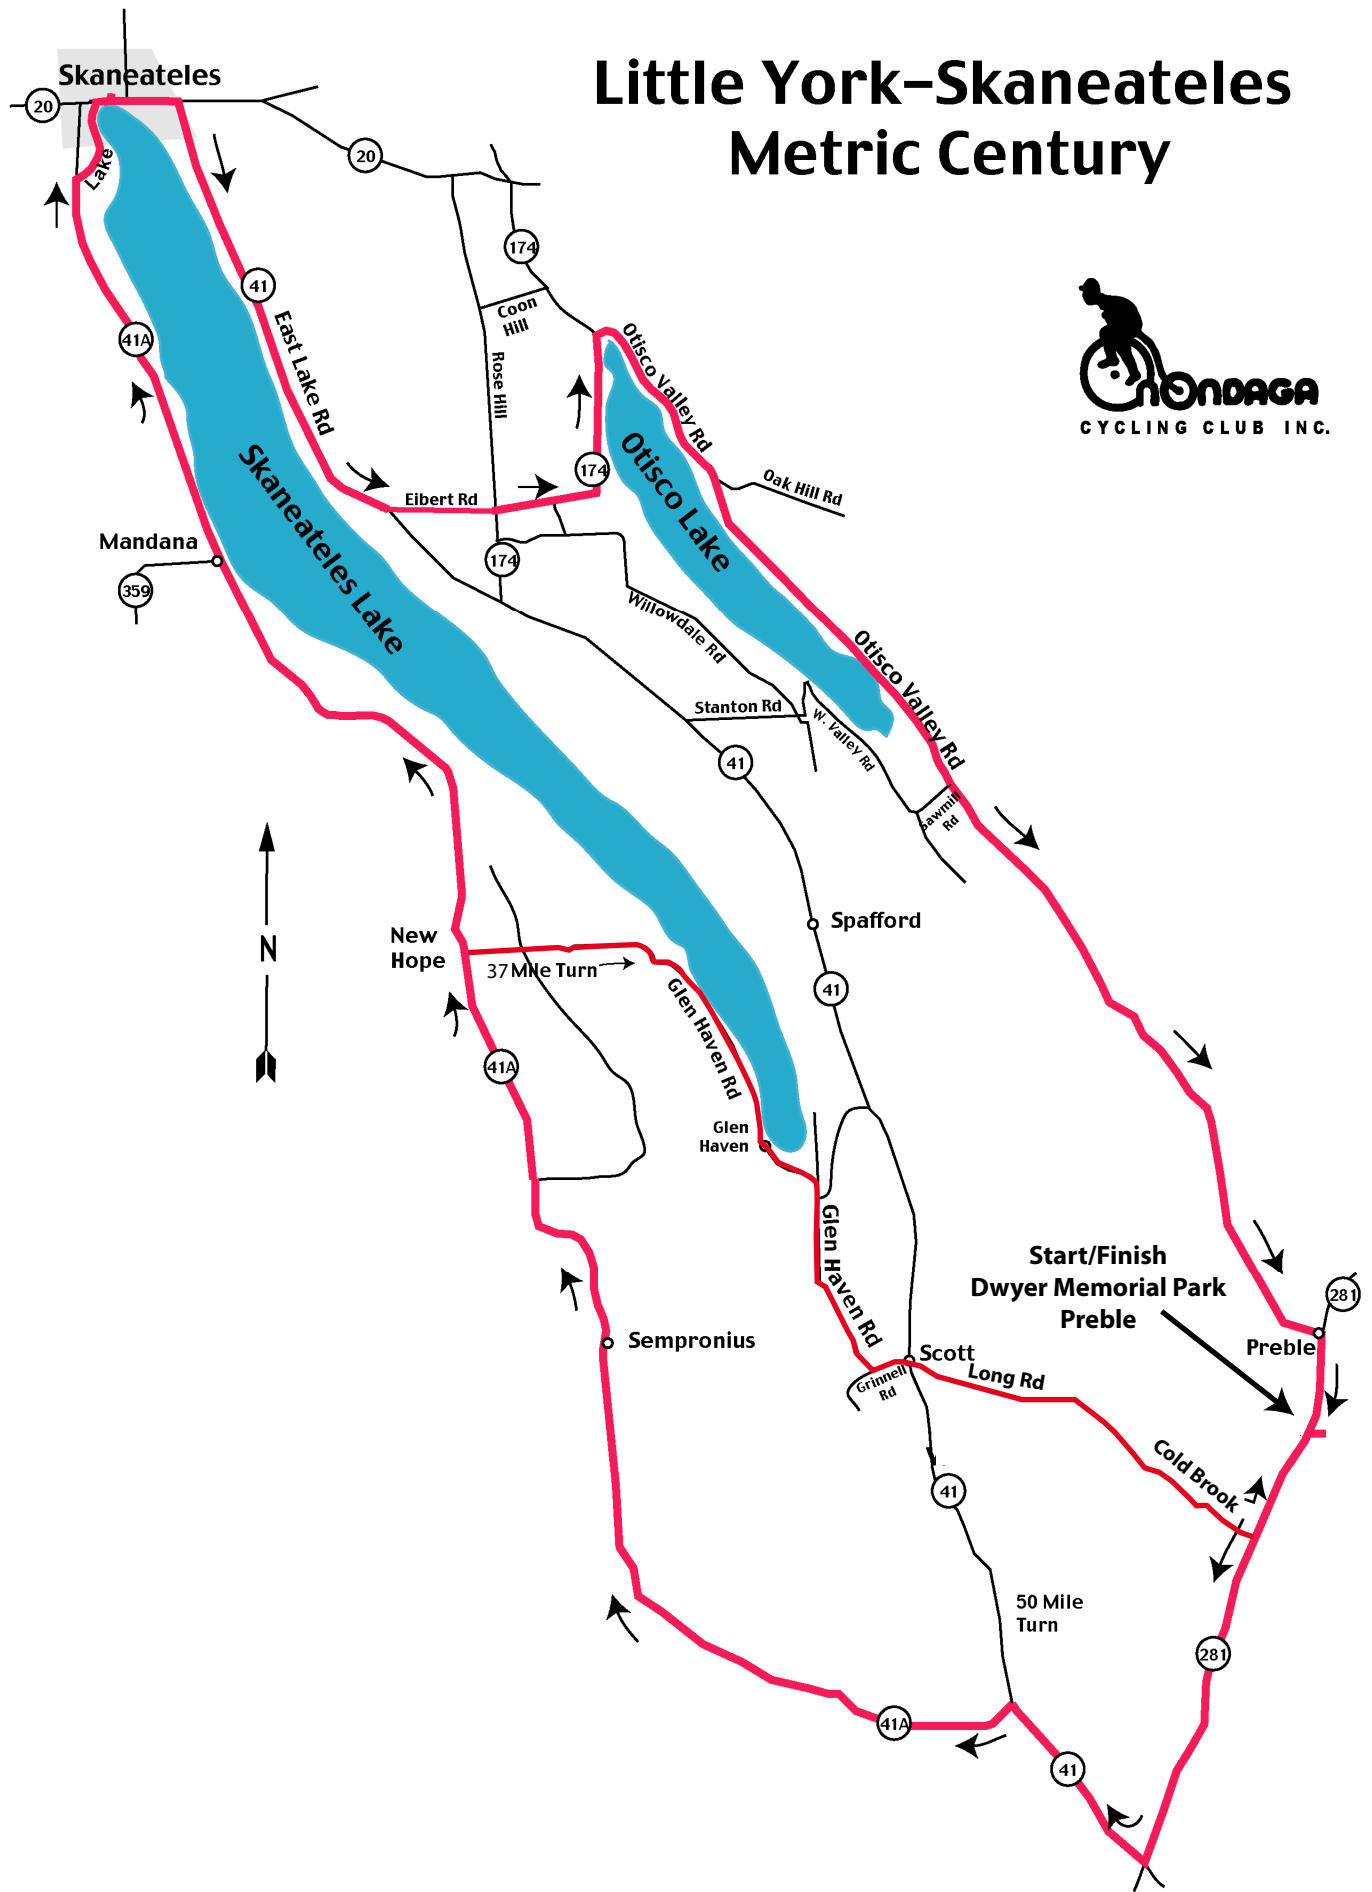

Little York-Skaneateles Metric Century

OCC Preb-4 37 Little York-Skaneateles Metric Century

Prev	Type	Note	Dist
0.0		Start of route	0.0
0.2		Slight R onto Little York Lake Rd	0.2
0.2		L onto NY-281 S	0.3
4.7		R onto Clinton St	5.1
2.5		L onto NY-41A N	7.5
13.5		R onto N Glen Haven Rd	21.0
5.9		R onto Glen Haven Rd/E Lake Rd	26.9
2.5		L to stay on Glen Haven Rd	29.4
0.5		Continue onto Long Rd	29.8
3.6		R onto Cold Brook Rd	33.4
1.6		L onto NY-281 N	35.1
1.6		R onto Little York Lake Rd	36.7
0.2		Little York Lake Rd turns slightly L and becomes Little York Park Rd	36.8
0.2		End of route	37.0

OCC Preb-4 62 Little York-Skaneateles Metric Century

Prev	Type	Note	Dist
0.0		Start of route	0.0
0.2		Slight R onto Little York Lake Rd	0.2
0.2		L onto NY-281 S	0.3
4.7		R onto Clinton St	5.1
2.5		L onto NY-41A N	7.5
3.9		R onto Poverty Ln	11.4
3.0		L onto Frazier Rd	14.4
1.5		R onto NY-41A N	15.8
16.4		R onto W Lake Rd	32.3
1.1		R onto W Genesee St/U.S. Rte 20	33.4
0.8		R onto E Lake St	34.2
5.7		L onto Eibert Rd	39.9
2.0		Continue onto NY-174 N	41.9
2.5		R onto Otisco Valley Rd	44.4
14.9		Continue onto Preble Rd	59.2
0.1		R onto NY-281 S	59.3
2.0		L onto Little York Lake Rd	61.3
0.2		Little York Lake Rd turns slightly L and becomes Little York Park Rd	61.5
0.2		End of route	61.6