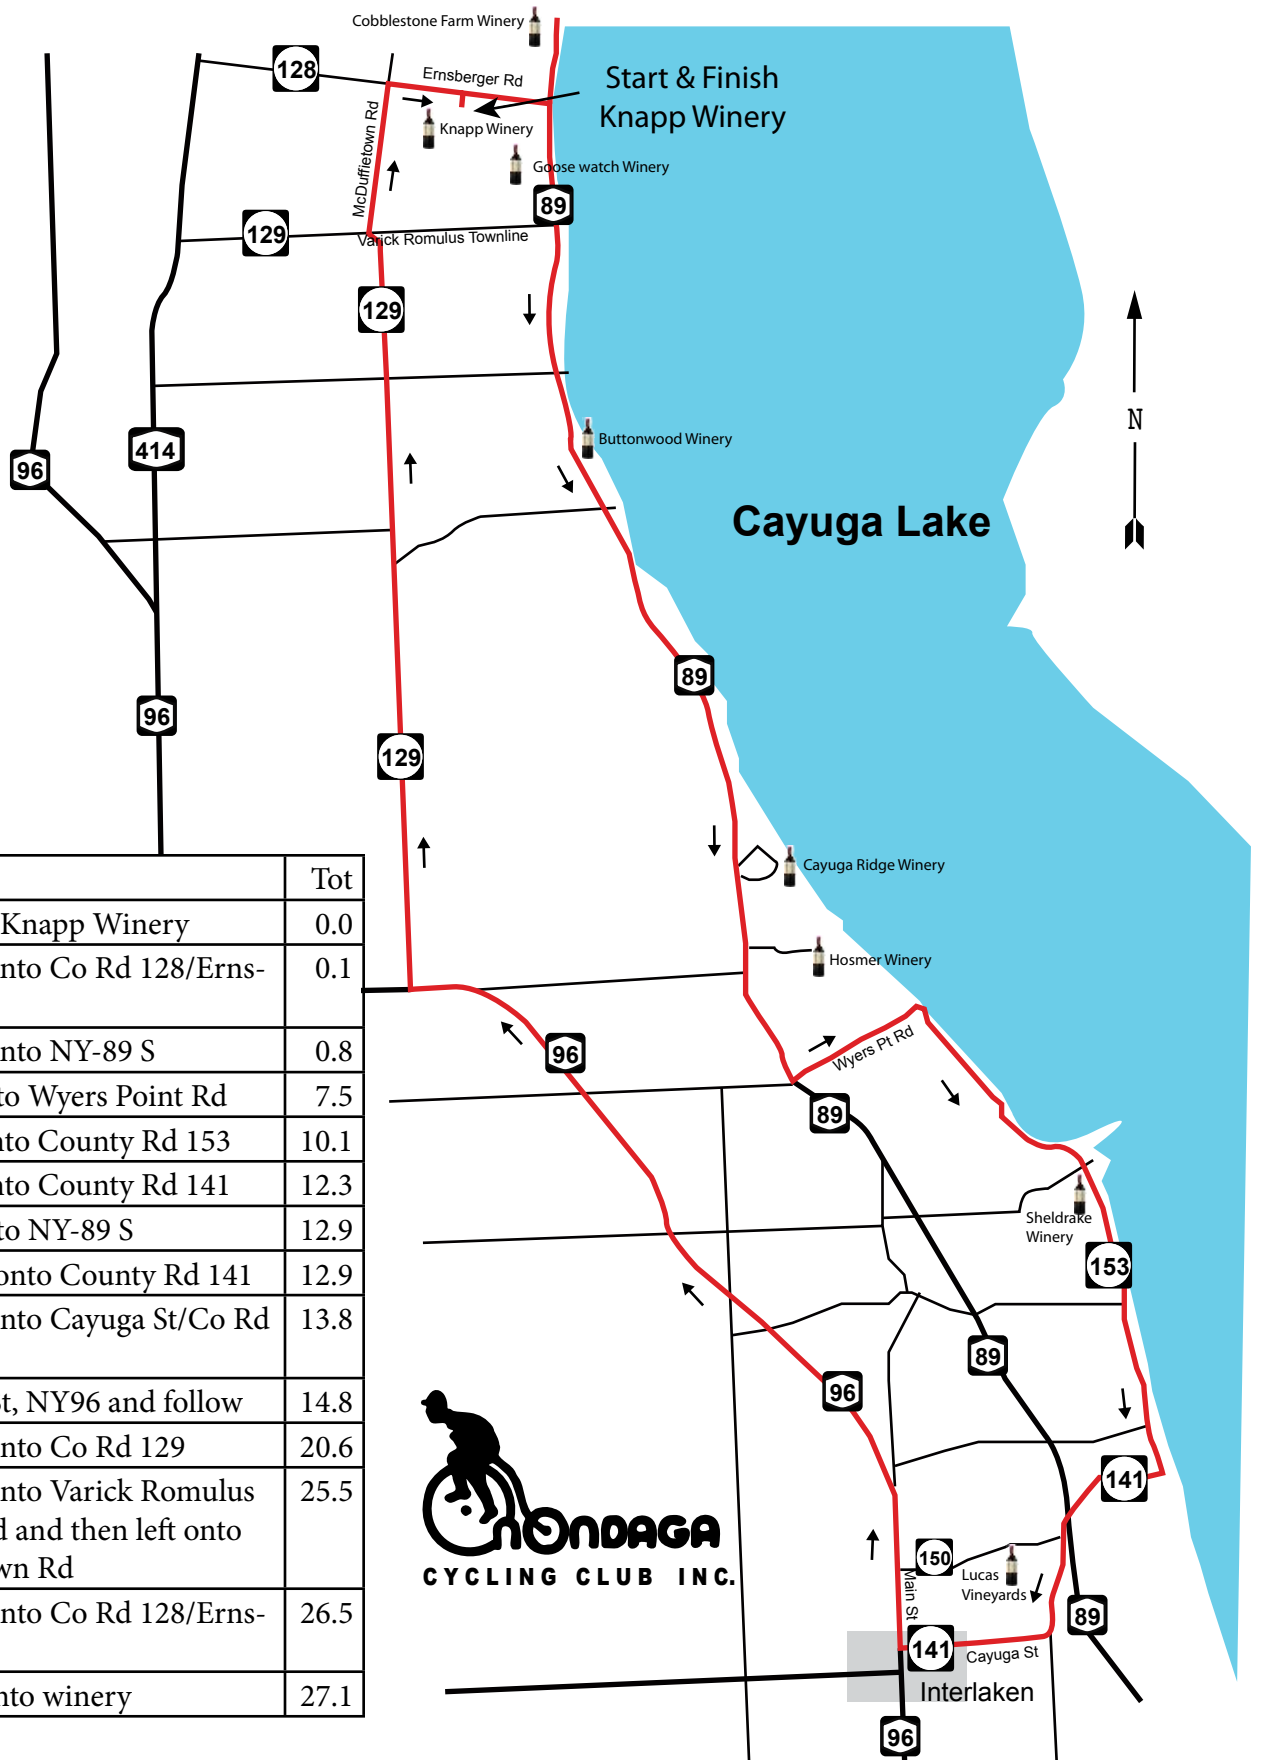

# RAW Ride (Ride & Wine)

15-35 Miles

Seg	Directions	Tot
0.0	North from Knapp Winery	0.0
0.1	Turn right onto Co Rd 128/Ernsberger Rd	0.1
0.7	Turn right onto NY-89 S	0.8
6.7	Turn left onto Wyers Point Rd	7.5
2.6	Continue onto County Rd 153	10.1
2.2	Continue onto County Rd 141	12.3
0.6	Turn left onto NY-89 S	12.9
0.0	Slight right onto County Rd 141	12.9
0.9	Turn right onto Cayuga St/Co Rd 141	13.8
1.0	R on Main St, NY96 and follow	14.8
5.8	Turn right onto Co Rd 129	20.6
4.9	Turn right onto Varick Romulus Townline Rd and then left onto McDuffietown Rd	25.5
1.0	Turn right onto Co Rd 128/Ernsberger Rd	26.5
0.6	Turn right into winery	27.1