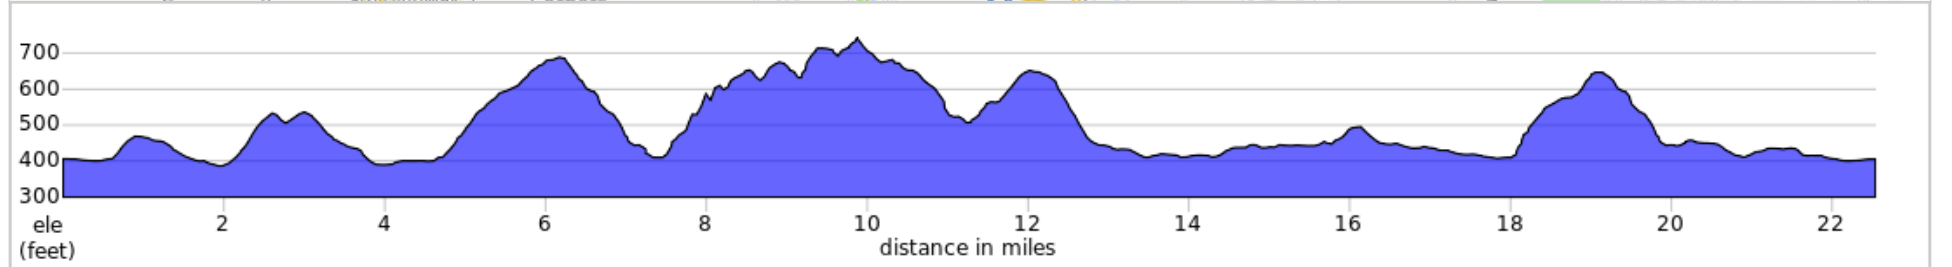

# OCC SnEW Hill Option 1

OCC SnEW Hill Option 1

Dist	Prev	Note	Next
0.0	0.0	Start of route	0.1
0.1	0.1	R onto Warners Road, NY 173	0.9
1.0	0.9	R onto Old Pottery Road	0.1
1.1	0.1	R onto Pottery Road	2.0
3.1	2.0	L onto Herman Road	2.8
5.9	2.8	R onto Arch Stone Way	0.3
6.2	0.3	R onto Waterbridge Terrace	0.2
6.4	0.2	L onto Van Alstine Road	0.8
7.2	0.8	R onto Devoe Road	1.0
8.2	1.0	R onto Rolling Hills Road	1.6
9.7	1.6	L onto Breed Road	0.6
10.3	0.6	R onto Ike Dixon Road	1.1
11.5	1.1	R onto Bennetts Corners Road	1.8
13.3	1.8	R onto Bennetts Corners Road	1.0
14.3	1.0	Sharp R onto Warners Road, NY 173	3.5
17.8	3.5	Sharp R onto Van Alstine Road	2.2
20.0	2.2	R onto Devoe Road	0.0
20.0	0.0	L onto Thompson Road	2.0
22.0	2.0	R onto Warners Road, NY 173	0.5
22.5	0.5	L	0.0
22.5	0.0	End of route	0.0

22.5 miles. +1442/-1442 feet