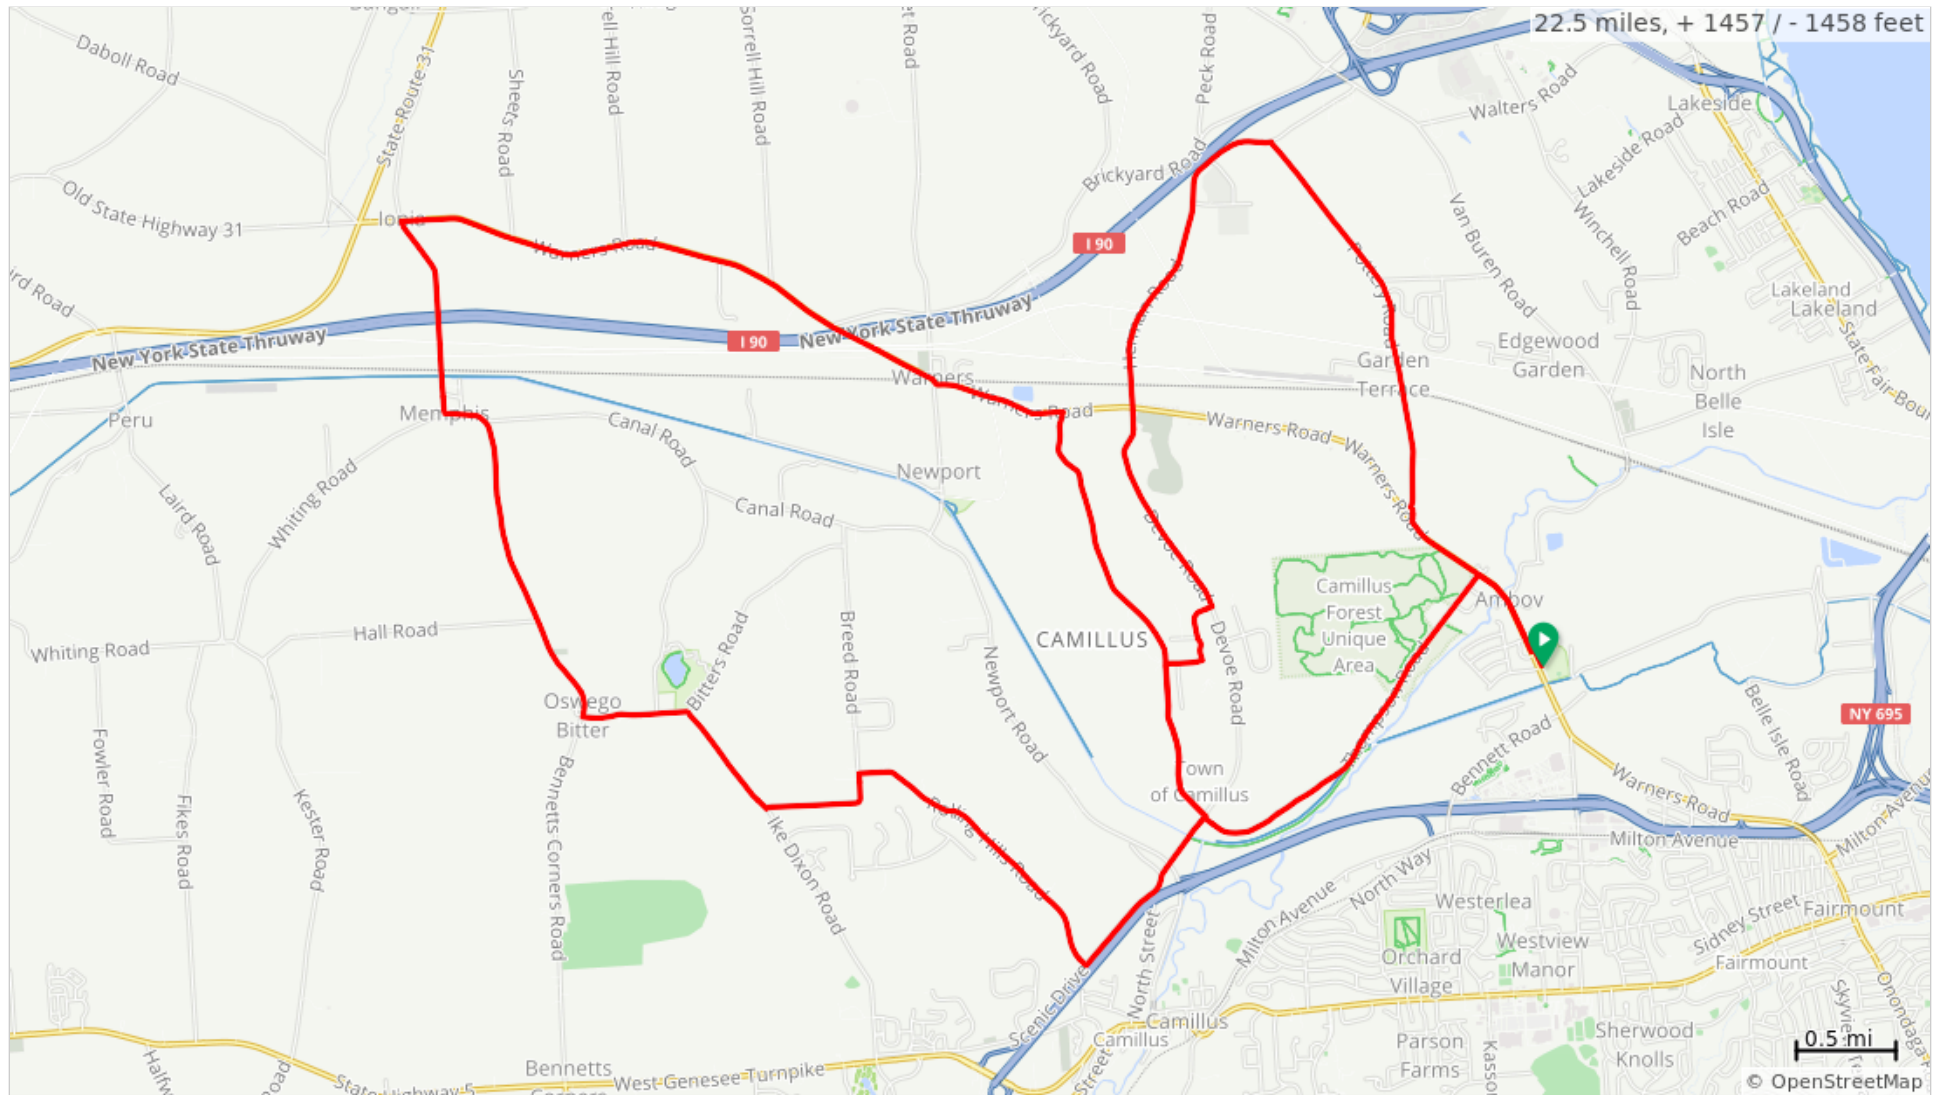

# OCC SnEW Hill Option 1

OCC SnEW Hill Option 1

Dist	Prev	Note	Next
0.0	0.0	Start of route	0.1
0.1	0.1	R onto Warners Road, NY 173	0.9
1.0	0.9	R onto Old Pottery Road	0.1
1.1	0.1	R onto Pottery Road	2.0
3.1	2.0	L onto Herman Road	2.8
5.9	2.8	R onto Arch Stone Way	0.3
6.2	0.3	R onto Waterbridge Terrace	0.2
6.4	0.2	L onto Van Alstine Road	0.8
7.2	0.8	R onto Devoe Road	1.0
8.2	1.0	R onto Rolling Hills Road	1.6
9.7	1.6	L onto Breed Road	0.6
10.3	0.6	R onto Ike Dixon Road	1.1
11.5	1.1	R onto Bennetts Corners Road	1.8
13.3	1.8	R onto Bennetts Corners Road	1.0
14.3	1.0	Sharp R onto Warners Road, NY 173	3.5
17.8	3.5	Sharp R onto Van Alstine Road	2.2
20.0	2.2	R onto Devoe Road	0.0
20.0	0.0	L onto Thompson Road	2.0
22.0	2.0	R onto Warners Road, NY 173	0.5
22.5	0.5	L	0.0
22.5	0.0	End of route	0.0

22.5 miles. +1442/-1442 feet