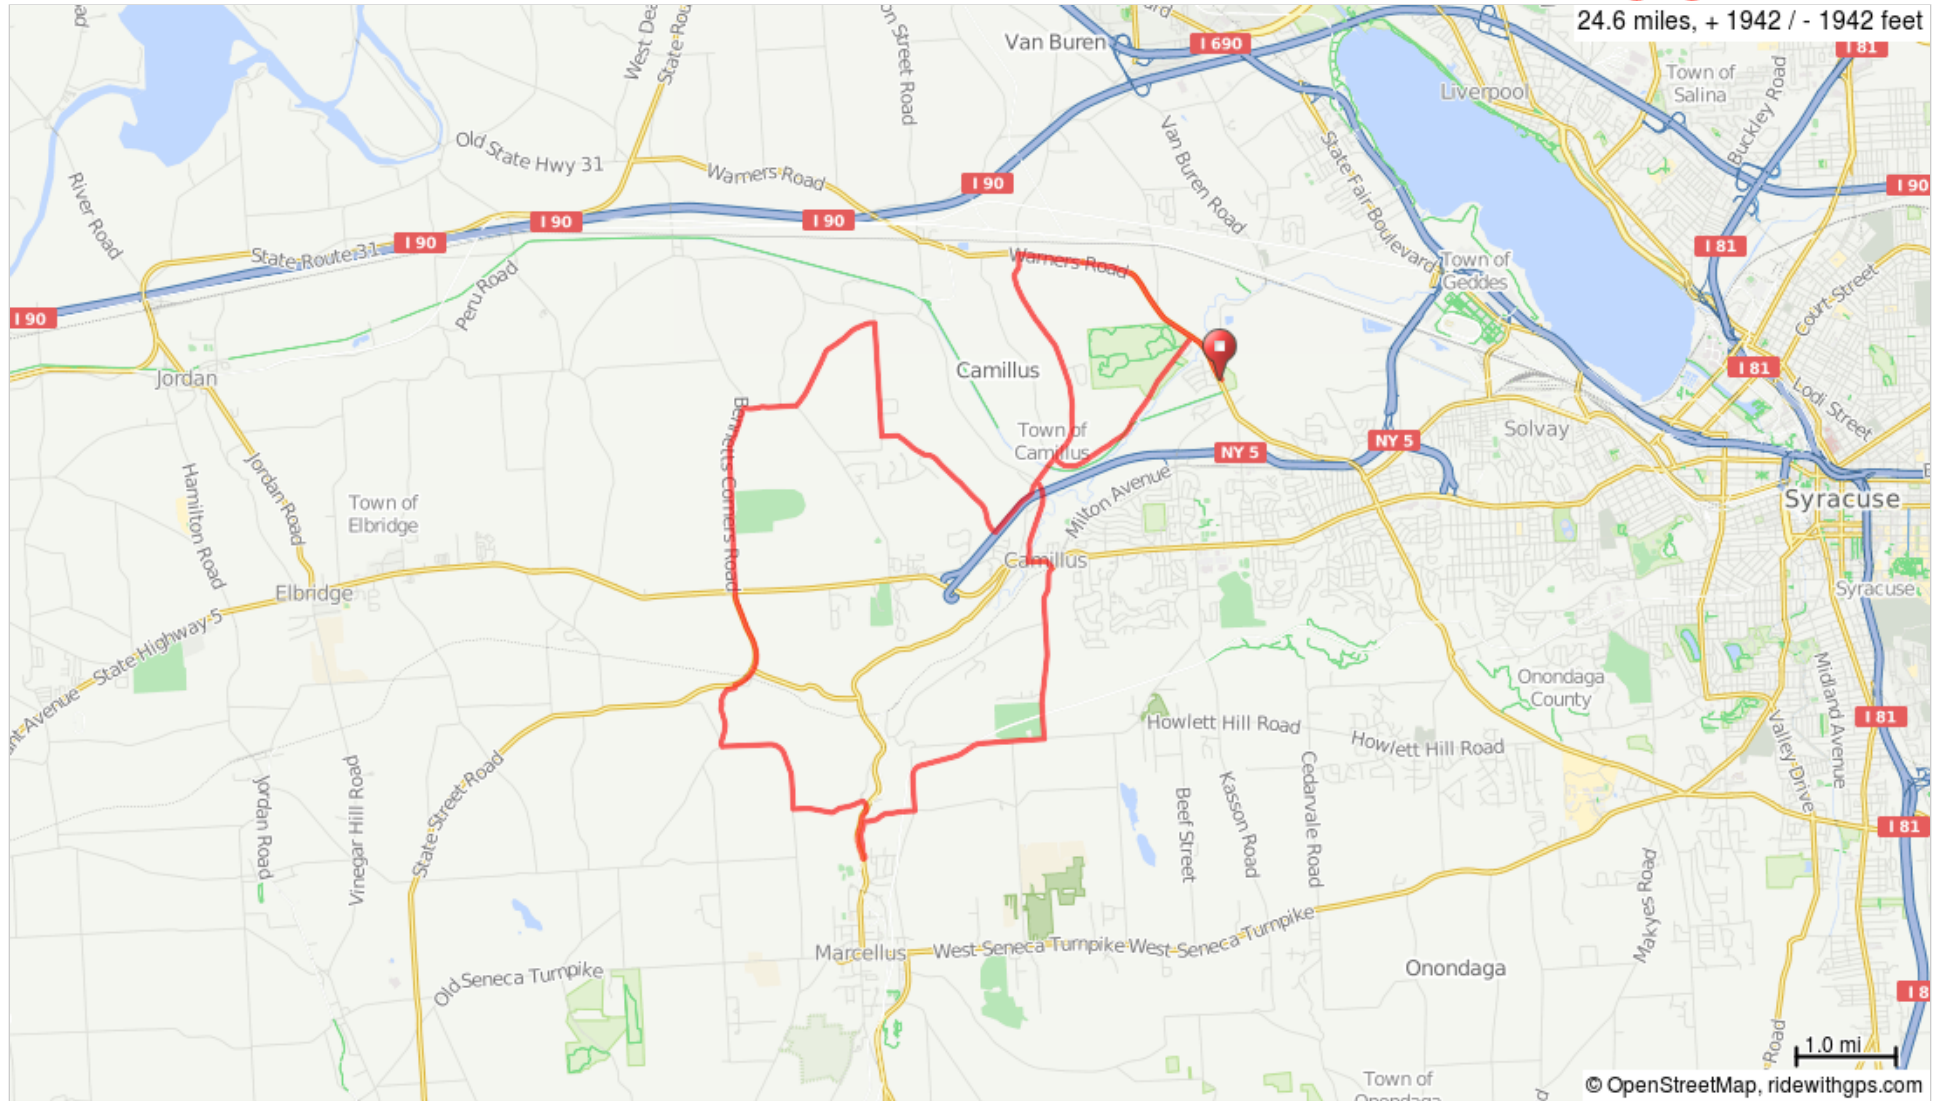

SnEW Hill Night (Opt-4)

24.6 miles, + 1942 / - 1942 feet

SnEW Hill Night (Opt-4)

0.0	0.0	Start of route	0.1
0.1	0.1	R onto NY-173 W/Warners Rd	0.5
0.5	0.5	L onto Thompson Rd	2.0
2.5	2.0	L onto Devoe Rd	0.3
2.8	0.3	L onto Newport Rd	0.8
3.6	0.8	L onto W Genesee St	0.3
3.9	0.3	R onto Munro Rd	1.7
5.6	1.7	R onto Howlett Hill Rd	1.8
7.4	1.8	R onto Falls Rd	0.9
8.3	0.9	R onto NY-174 N	0.5
8.8	0.5	Slight L onto Glover Rd	0.1
8.9	0.1	L to stay on Glover Rd	0.7
9.6	0.7	R onto Limeledge Rd	1.2
10.9	1.2	R to stay on Limeledge Rd	0.0
10.9	0.0	Slight R onto Flat Rock Rd	0.6
11.5	0.6	L to stay on Flat Rock Rd	0.0
11.6	0.0	R onto NY-321 N	1.1
12.6	1.1	Continue onto Bennetts Corners Rd	1.9
14.5	1.9	R onto Bitters Rd	0.5
15.0	0.5	L onto Bitters Rd/Sands Rd	1.2
16.2	1.2	R onto Breed Rd	1.1
17.3	1.1	L onto Rolling Hills Rd	1.6
18.9	1.6	L onto Scenic Dr	0.7
19.5	0.7	Continue onto Devoe Rd	2.5
22.1	2.5	R onto NY-173 E/Warners Rd	2.5
24.6	2.5	L	0.1
24.6	0.1	End of route	0.0

24.6 miles. +2113/-2113 feet