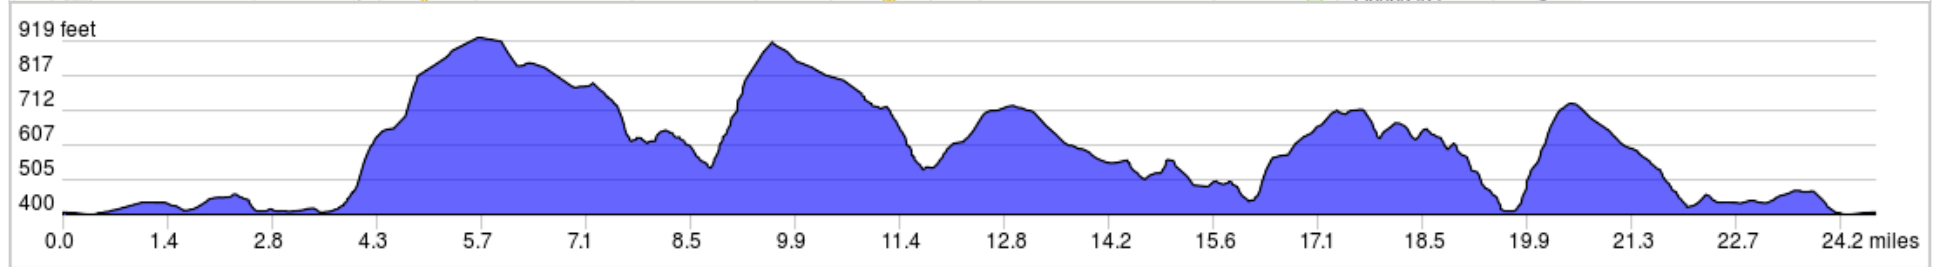

SnEW Hill Night (Opt-4)

24.6 miles, + 1942 / - 1942 feet

SnEW Hill Night (Opt-4)

0.0	0.0	Start of route	0.1
0.1	0.1	R onto NY-173 W/Warners Rd	0.5
0.5	0.5	L onto Thompson Rd	2.0
2.5	2.0	L onto Devoe Rd	0.3
2.8	0.3	L onto Newport Rd	0.8
3.6	0.8	L onto W Genesee St	0.3
3.9	0.3	R onto Munro Rd	1.7
5.6	1.7	R onto Howlett Hill Rd	1.8
7.4	1.8	R onto Falls Rd	0.9
8.3	0.9	R onto NY-174 N	0.5
8.8	0.5	Slight L onto Glover Rd	0.1
8.9	0.1	L to stay on Glover Rd	0.7
9.6	0.7	R onto Limeledge Rd	1.2
10.9	1.2	R to stay on Limeledge Rd	0.0
10.9	0.0	Slight R onto Flat Rock Rd	0.6
11.5	0.6	L to stay on Flat Rock Rd	0.0
11.6	0.0	R onto NY-321 N	1.1
12.6	1.1	Continue onto Bennetts Corners Rd	1.9
14.5	1.9	R onto Bitters Rd	0.5
15.0	0.5	L onto Bitters Rd/Sands Rd	1.2
16.2	1.2	R onto Breed Rd	1.1
17.3	1.1	L onto Rolling Hills Rd	1.6
18.9	1.6	L onto Scenic Dr	0.7
19.5	0.7	Continue onto Devoe Rd	2.5
22.1	2.5	R onto NY-173 E/Warners Rd	2.5
24.6	2.5	L	0.1
24.6	0.1	End of route	0.0

24.6 miles. +2113/-2113 feet