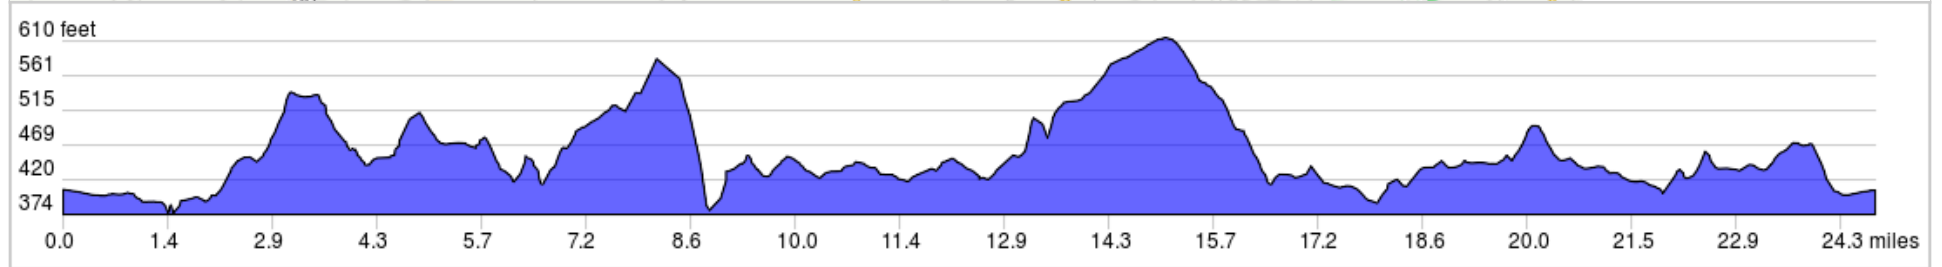

SnEW Option-5

24.8 miles, + 967 / - 968 feet

SnEW Option-5

0.0	0.0	Start of route	0.0
0.0	0.0	R onto NY-173 W	0.4
0.4	0.4	R onto Airport Rd	1.2
1.6	1.2	Continue straight onto 106/Van Buren Rd	4.0
5.6	4.0	L onto Conners Rd	3.4
9.1	3.4	R onto W Dead Creek Rd	1.6
10.7	1.6	L onto Kingdom Rd	1.9
12.5	1.9	L to stay on Kingdom Rd	4.0
16.5	4.0	L onto Old Rte 31	1.6
18.1	1.6	Continue onto NY-173 E	6.6
24.7	6.6	L	0.1
24.8	0.1	End of route	0.0

24.8 miles. +1141/-1142 feet