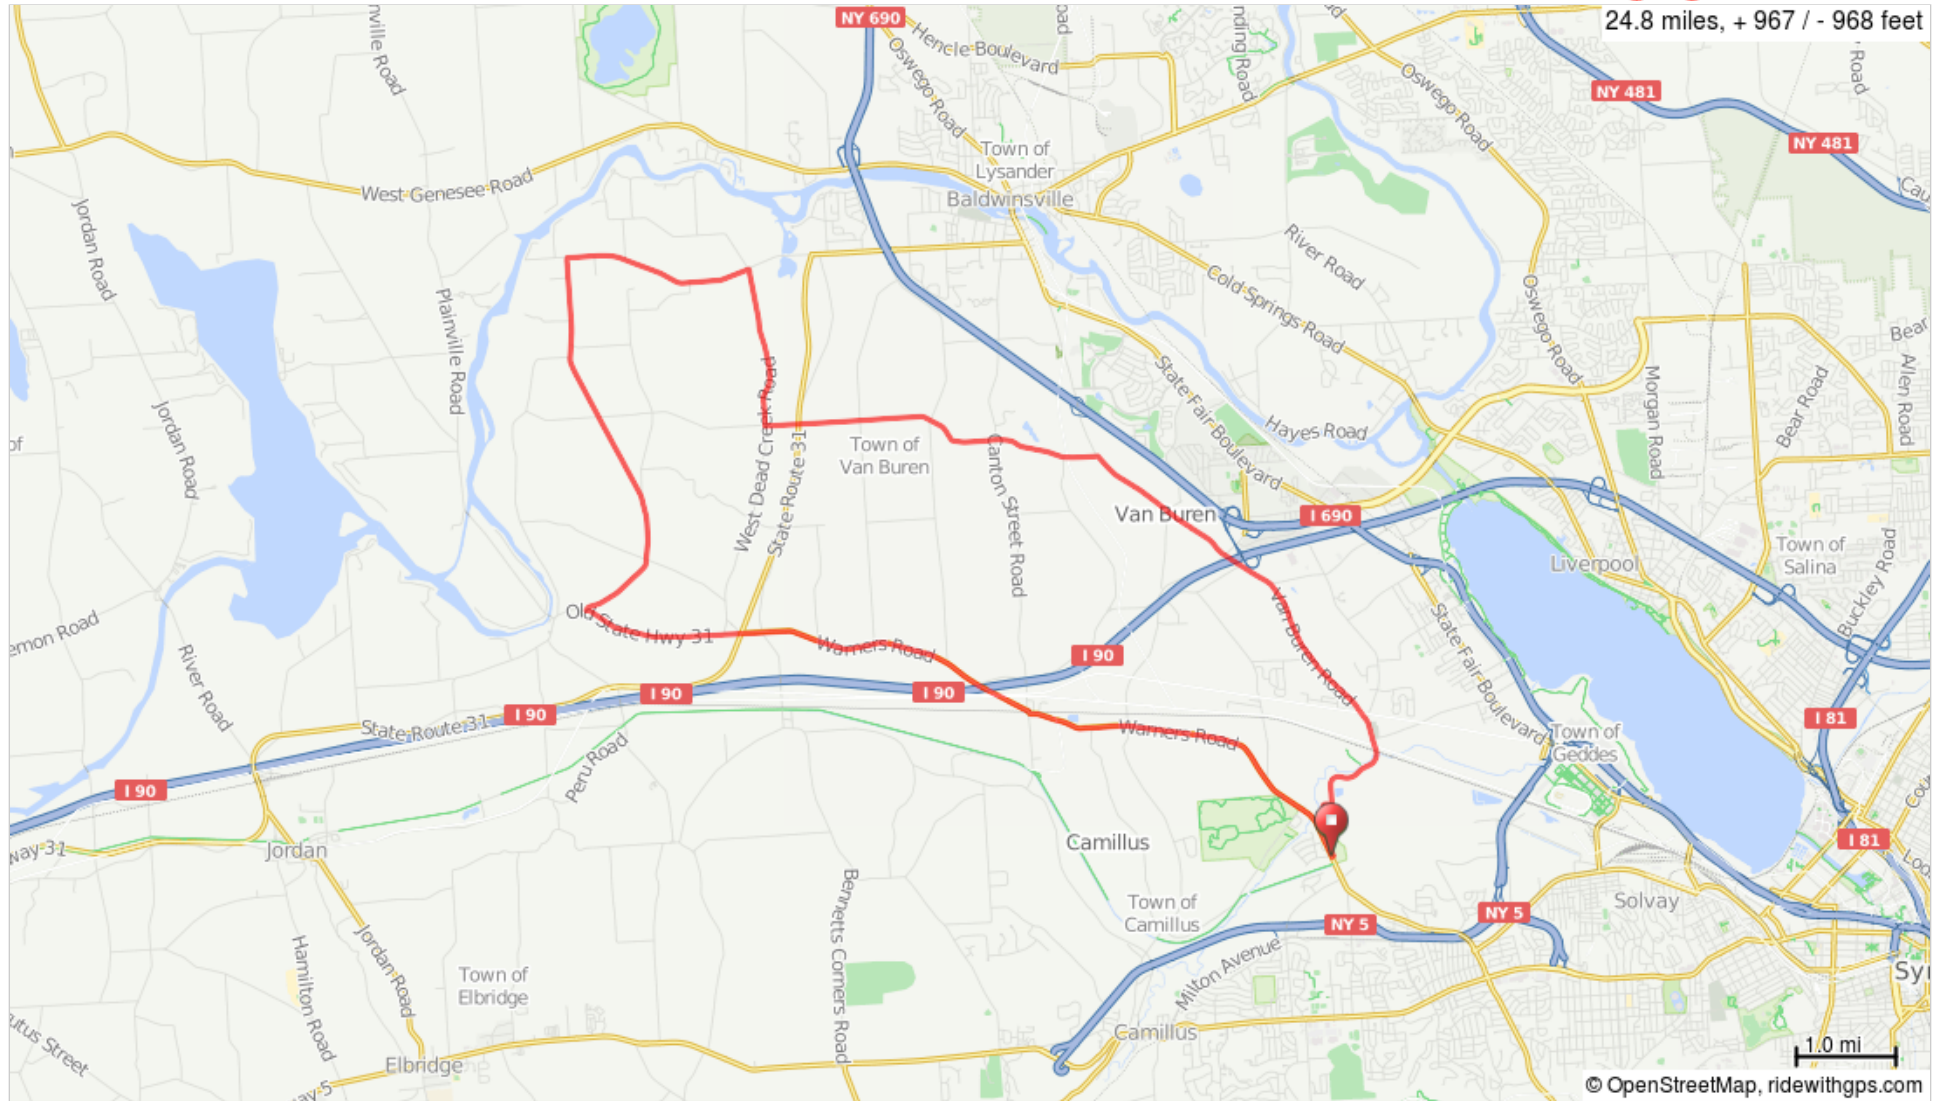

SnEW Option-5

24.8 miles, + 967 / - 968 feet

SnEW Option-5

0.0	0.0	Start of route	0.0
0.0	0.0	R onto NY-173 W	0.4
0.4	0.4	R onto Airport Rd	1.2
1.6	1.2	Continue straight onto 106/Van Buren Rd	4.0
5.6	4.0	L onto Conners Rd	3.4
9.1	3.4	R onto W Dead Creek Rd	1.6
10.7	1.6	L onto Kingdom Rd	1.9
12.5	1.9	L to stay on Kingdom Rd	4.0
16.5	4.0	L onto Old Rte 31	1.6
18.1	1.6	Continue onto NY-173 E	6.6
24.7	6.6	L	0.1
24.8	0.1	End of route	0.0

24.8 miles. +1141/-1142 feet