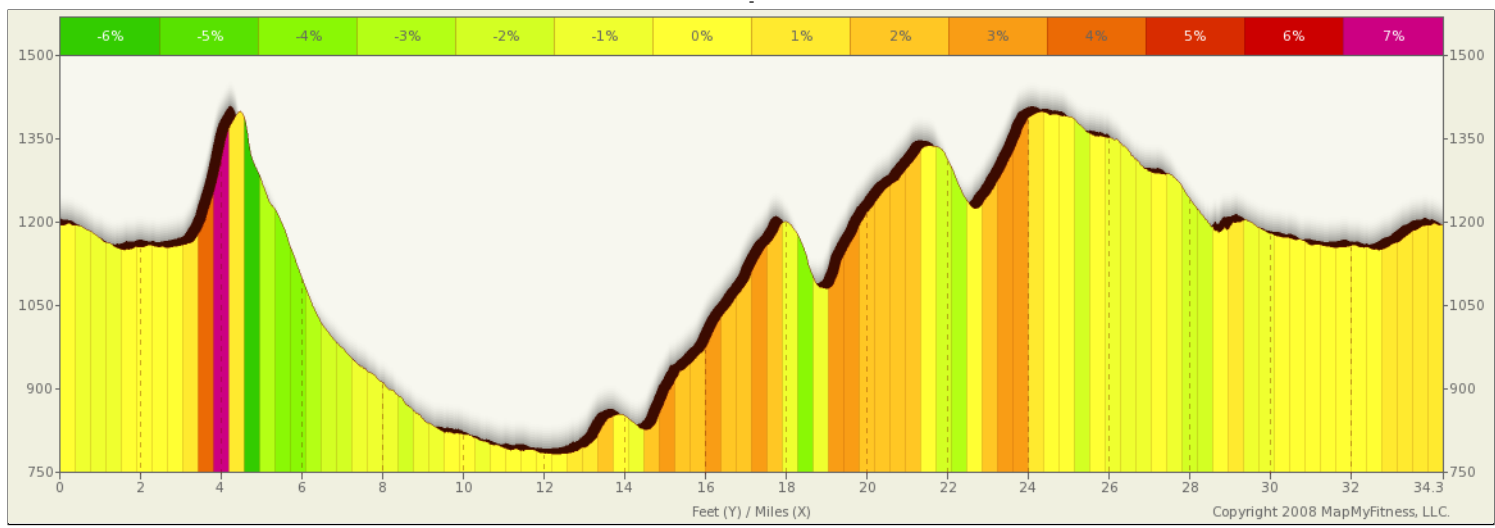

ROUTE DESCRIPTION:
No Description Provided

ROUTE DESCRIPTION:
 No Description Provided

Notes			
AT	FOR	NOTES	
0.09 mi.		2257ft	Turn left out of parking lot onto Rt 80 West/ Elm St.
0.52 mi.		456ft	Straight at light. Cross Rt. 11 and pass under Rt. 81
0.61 mi.		2mi 4528ft	Turn left at Lake Rd (signs for I-81)
3.46 mi.		68ft	Turn left at Long Rd onto Song Lake Rd.
3.48 mi.		491ft	Continue on Song Lake Rd
3.57 mi.		1mi 1203ft	Turn right at Song Mountain Rd
4.8 mi.		0ft	Turn right at Otisco Valley Rd
4.8 mi.		9mi 4974ft	Turn right at Otisco Valley Rd
14.74 mi.		2590ft	Turn right at Amber Rd
15.23 mi.		1mi 4027ft	Slight left to stay on Amber Rd
16.99 mi.		367ft	Slight right to stay on Amber
This segment shows 17.01 mi. (89,788 ft.) of your route.			

Notes			
AT	FOR	NOTES	
17.06 mi.		2237ft	Slight right at turn in Amber Rd
17.49 mi.		2mi 2706ft	Turn Right off Amber and then head straight to Rouse Rd
20 mi.		0ft	Turn right at Buckwheat Rd
20 mi.		3mi 28ft	Turn right at Buckwheat Rd
23 mi.		1mi 3209ft	Turn left at Oak Hill Rd
24.61 mi.		4mi 437ft	Turn right at NY-80/ State Route 80
28.69 mi.		0ft	Slight right at Long Rd
28.69 mi.		2mi 738ft	Slight right at Long Rd
30.83 mi.		2mi 4516ft	Turn left at Lake Rd.
33.69 mi.		2683ft	Turn right at Rt. 80 East/ Rt. 11
34.2 mi.		-	Turn right into School parking lot
This segment shows 17.29 mi. (91,307 ft.) of your route.			