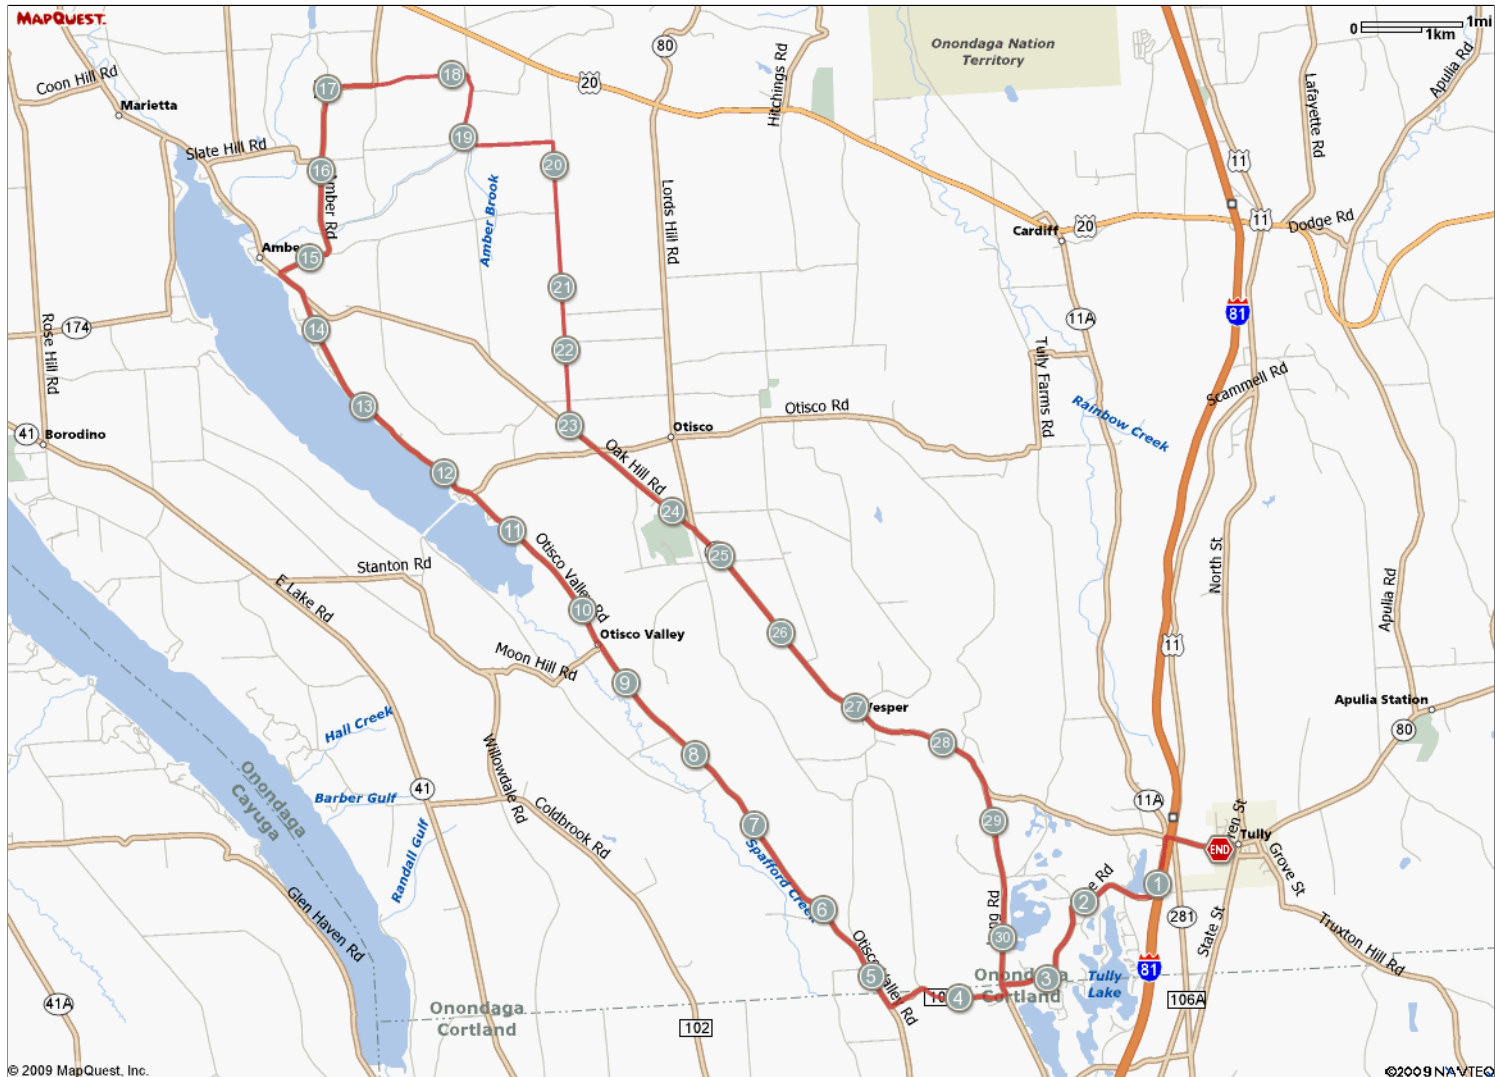

ROUTE DESCRIPTION:
No Description Provided

ROUTE DESCRIPTION:
 No Description Provided

Notes			
AT	FOR	NOTES	
0.09 mi.		2257ft	Turn left out of parking lot onto Rt 80 West/ Elm St.
0.52 mi.		456ft	Straight at light. Cross Rt. 11 and pass under Rt. 81
0.61 mi.		2mi 4528ft	Turn left at Lake Rd (signs for I-81)
3.46 mi.		68ft	Turn left at Long Rd onto Song Lake Rd.
3.48 mi.		491ft	Continue on Song Lake Rd
3.57 mi.		1mi 1203ft	Turn right at Song Mountain Rd
4.8 mi.		0ft	Turn right at Otisco Valley Rd
4.8 mi.		9mi 4974ft	Turn right at Otisco Valley Rd
14.74 mi.		2590ft	Turn right at Amber Rd
15.23 mi.		1mi 4027ft	Slight left to stay on Amber Rd
16.99 mi.		367ft	Slight right to stay on Amber
This segment shows 17.01 mi. (89,788 ft.) of your route.			

Notes			
AT	FOR	NOTES	
17.06 mi.		2237ft	Slight right at turn in Amber Rd
17.49 mi.		2mi 2706ft	Turn Right off Amber and then head straight to Rouse Rd
20 mi.		0ft	Turn right at Buckwheat Rd
20 mi.		3mi 28ft	Turn right at Buckwheat Rd
23 mi.		1mi 3209ft	Turn left at Oak Hill Rd
24.61 mi.		4mi 437ft	Turn right at NY-80/ State Route 80
28.69 mi.		0ft	Slight right at Long Rd
28.69 mi.		2mi 738ft	Slight right at Long Rd
30.83 mi.		2mi 4516ft	Turn left at Lake Rd.
33.69 mi.		2683ft	Turn right at Rt. 80 East/ Rt. 11
34.2 mi.		-	Turn right into School parking lot
This segment shows 17.29 mi. (91,307 ft.) of your route.			