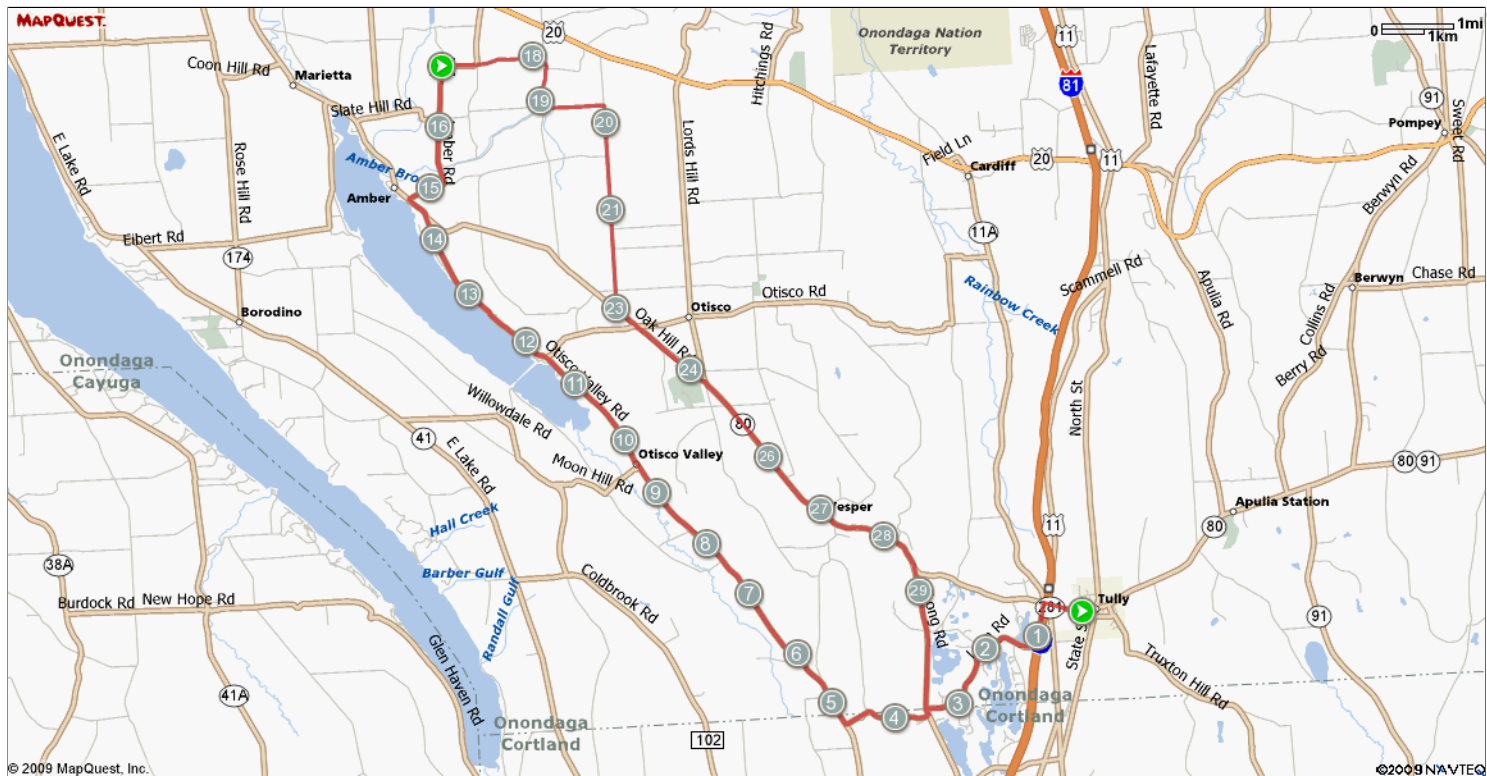

ROUTE DESCRIPTION:
No Description Provided

ROUTE DESCRIPTION:
 No Description Provided

Notes			
AT	FOR	NOTES	
0.09 mi.		2257ft	Turn left out of parking lot onto Rt 80 West/ Elm St.
0.52 mi.		456ft	Straight at light. Cross Rt. 11 and pass under Rt. 81
0.61 mi.		2mi 4528ft	Turn left at Lake Rd (signs for I-81)
3.46 mi.		68ft	Turn left at Long Rd onto Song Lake Rd.
3.48 mi.		491ft	Continue on Song Lake Rd
3.57 mi.		1mi 1203ft	Turn right at Song Mountain Rd
4.8 mi.		0ft	Turn right at Otisco Valley Rd
4.8 mi.		9mi 4974ft	Turn right at Otisco Valley Rd
14.74 mi.		2590ft	Turn right at Amber Rd
15.23 mi.		1mi 4027ft	Slight left to stay on Amber Rd
16.99 mi.		367ft	Slight right to stay on Amber
This segment shows 17.01 mi. (89,788 ft.) of your route.			

Notes			
AT	FOR	NOTES	
17.06 mi.		2237ft	Slight right at turn in Amber Rd
17.49 mi.		2mi 2706ft	Turn Right off Amber and then head straight to Rouse Rd
20 mi.		0ft	Turn right at Buckwheat Rd
20 mi.		3mi 28ft	Turn right at Buckwheat Rd
23 mi.		1mi 3209ft	Turn left at Oak Hill Rd
24.61 mi.		4mi 437ft	Turn right at NY-80/ State Route 80
28.69 mi.		0ft	Slight right at Long Rd
28.69 mi.		2mi 738ft	Slight right at Long Rd
30.83 mi.		2mi 4516ft	Turn left at Lake Rd.
33.69 mi.		2683ft	Turn right at Rt. 80 East/ Rt. 11
34.2 mi.		-	Turn right into School parking lot
This segment shows 17.29 mi. (91,307 ft.) of your route.			