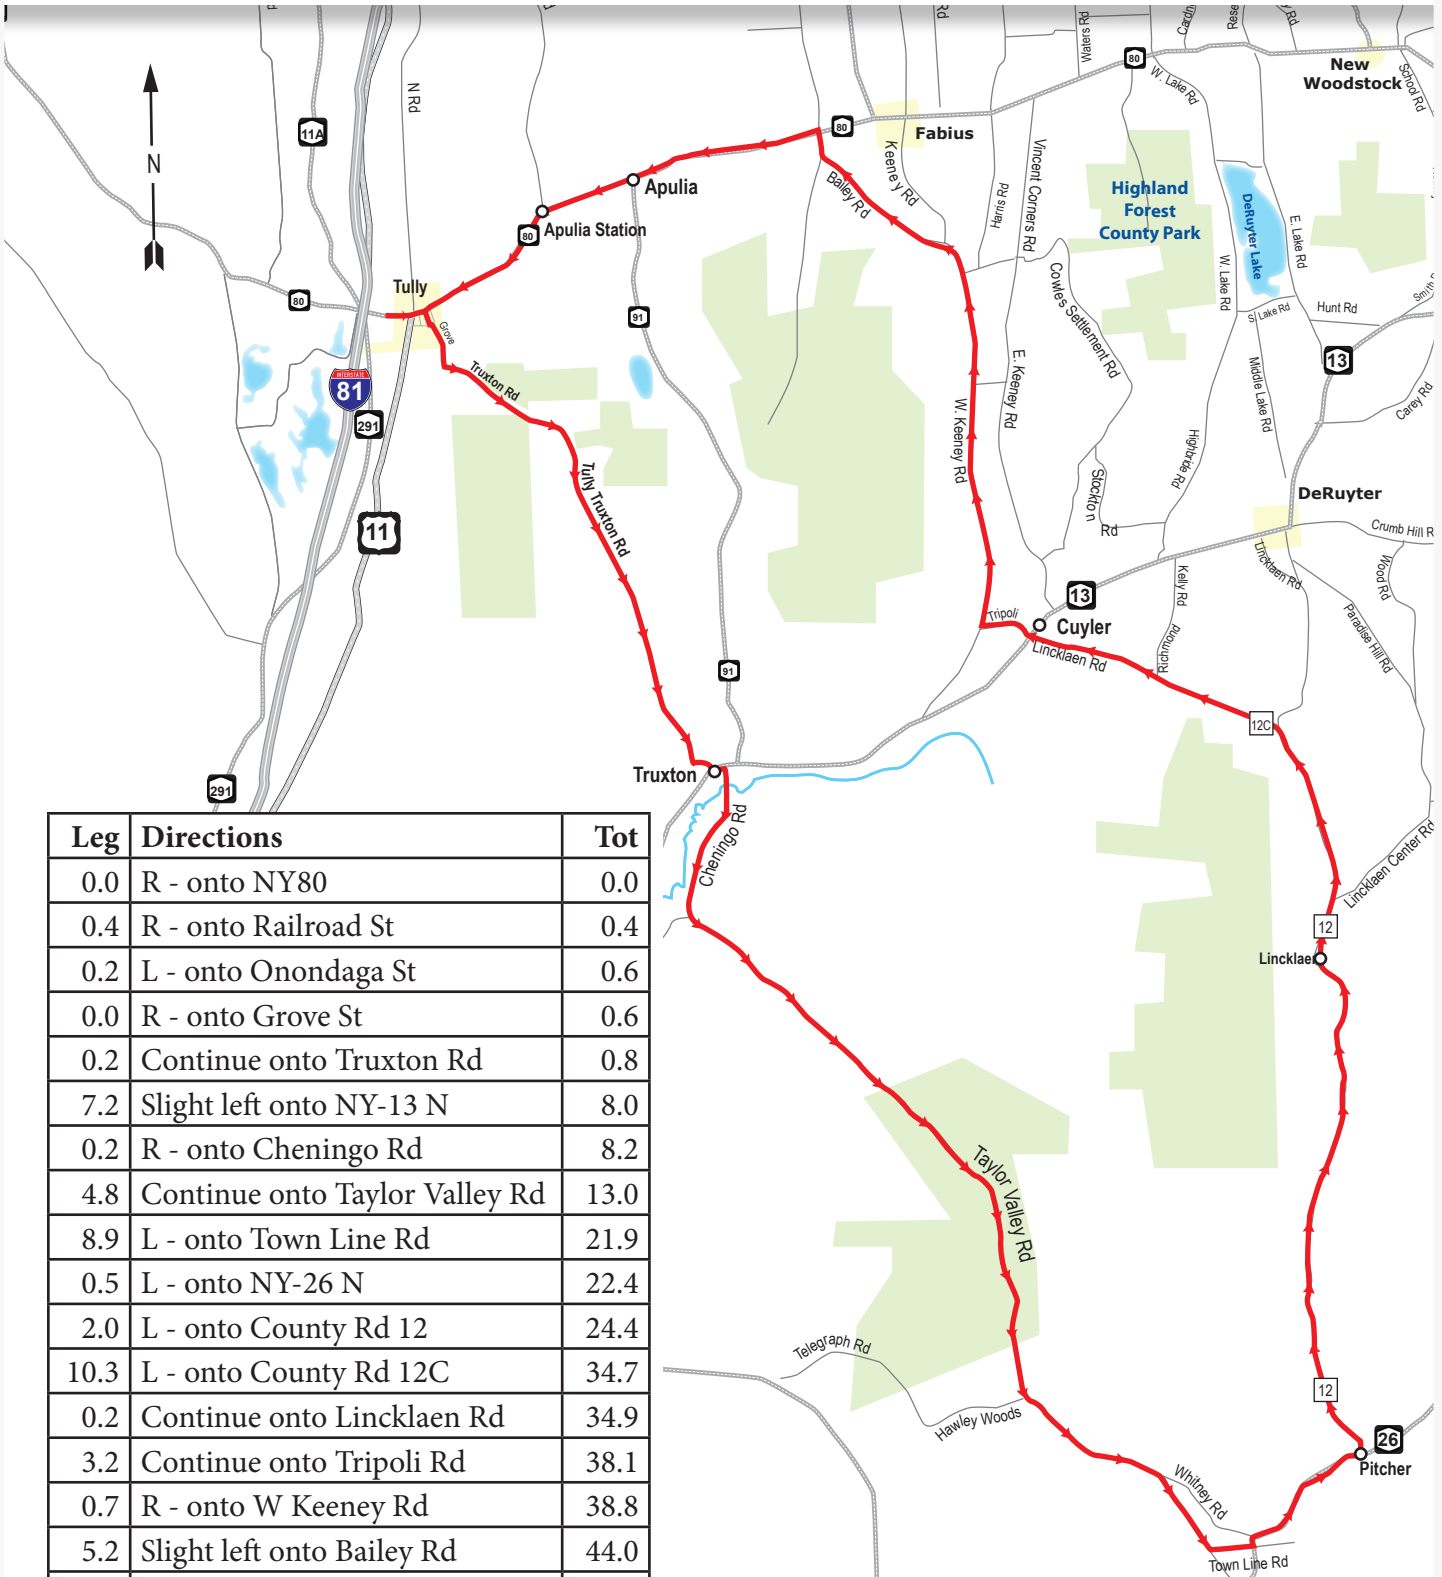

Tul-2 Apulia-Taylor Tour

53 Miles

start at 3 Tully High School

Leg	Directions	Tot
0.0	R - onto NY80	0.0
0.4	R - onto Railroad St	0.4
0.2	L - onto Onondaga St	0.6
0.0	R - onto Grove St	0.6
0.2	Continue onto Truxton Rd	0.8
7.2	Slight left onto NY-13 N	8.0
0.2	R - onto Cheningo Rd	8.2
4.8	Continue onto Taylor Valley Rd	13.0
8.9	L - onto Town Line Rd	21.9
0.5	L - onto NY-26 N	22.4
2.0	L - onto County Rd 12	24.4
10.3	L - onto County Rd 12C	34.7
0.2	Continue onto Lincklaen Rd	34.9
3.2	Continue onto Tripoli Rd	38.1
0.7	R - onto W Keeney Rd	38.8
5.2	Slight left onto Bailey Rd	44.0
2.4	L - onto NY-80	46.4
6.3	L - into school	52.7