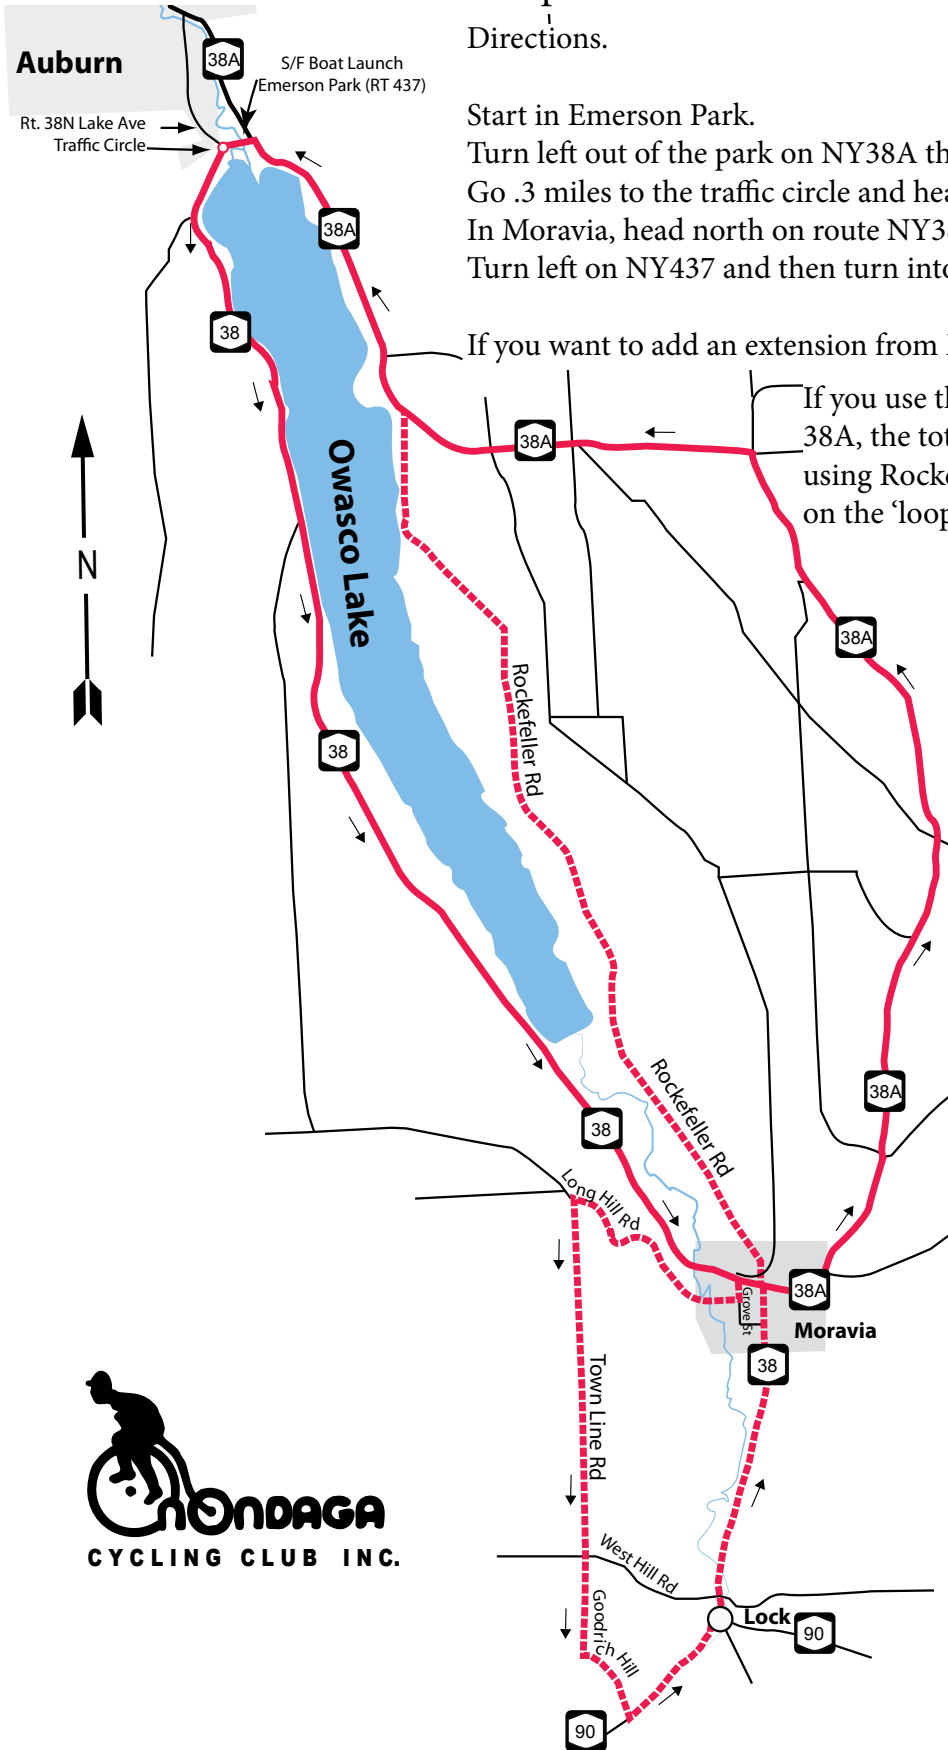

Owasco Lake Tour

4 options 31-50 Miles

Directions.

Start in Emerson Park.

Turn left out of the park on NY38A then left on NY437.

Go .3 miles to the traffic circle and head south on NY38 to Moravia.

In Moravia, head north on route NY38A back to Auburn.

Turn left on NY437 and then turn into the parking lot.

If you want to add an extension from Moravia, follow the directions below.

If you use the Long Hill extension and return by 38A, the total would be 50.

using Rockefeller return = 45. Using Rockefeller on the 'loop' would give us 31.

Seg	Directions	Tot
0.0	R - Grove St in Moravia, .2 mi before Main St.	0.0
0.2	R - Long Hill Rd [CR43C]	0.2
2.7	L - Town Line Rd	2.9
4.0	S @ W. Hill Rd onto Goodrich Hill Rd.	6.9
2.1	L - NY90 {"T"}	9.0
1.2	L in Locke onto NY38	10.2
3.8	Resume route in Moravia on NY38A OR St onto Rockefeller Rd which cuts 5 miles off the NY38A return.	14.0