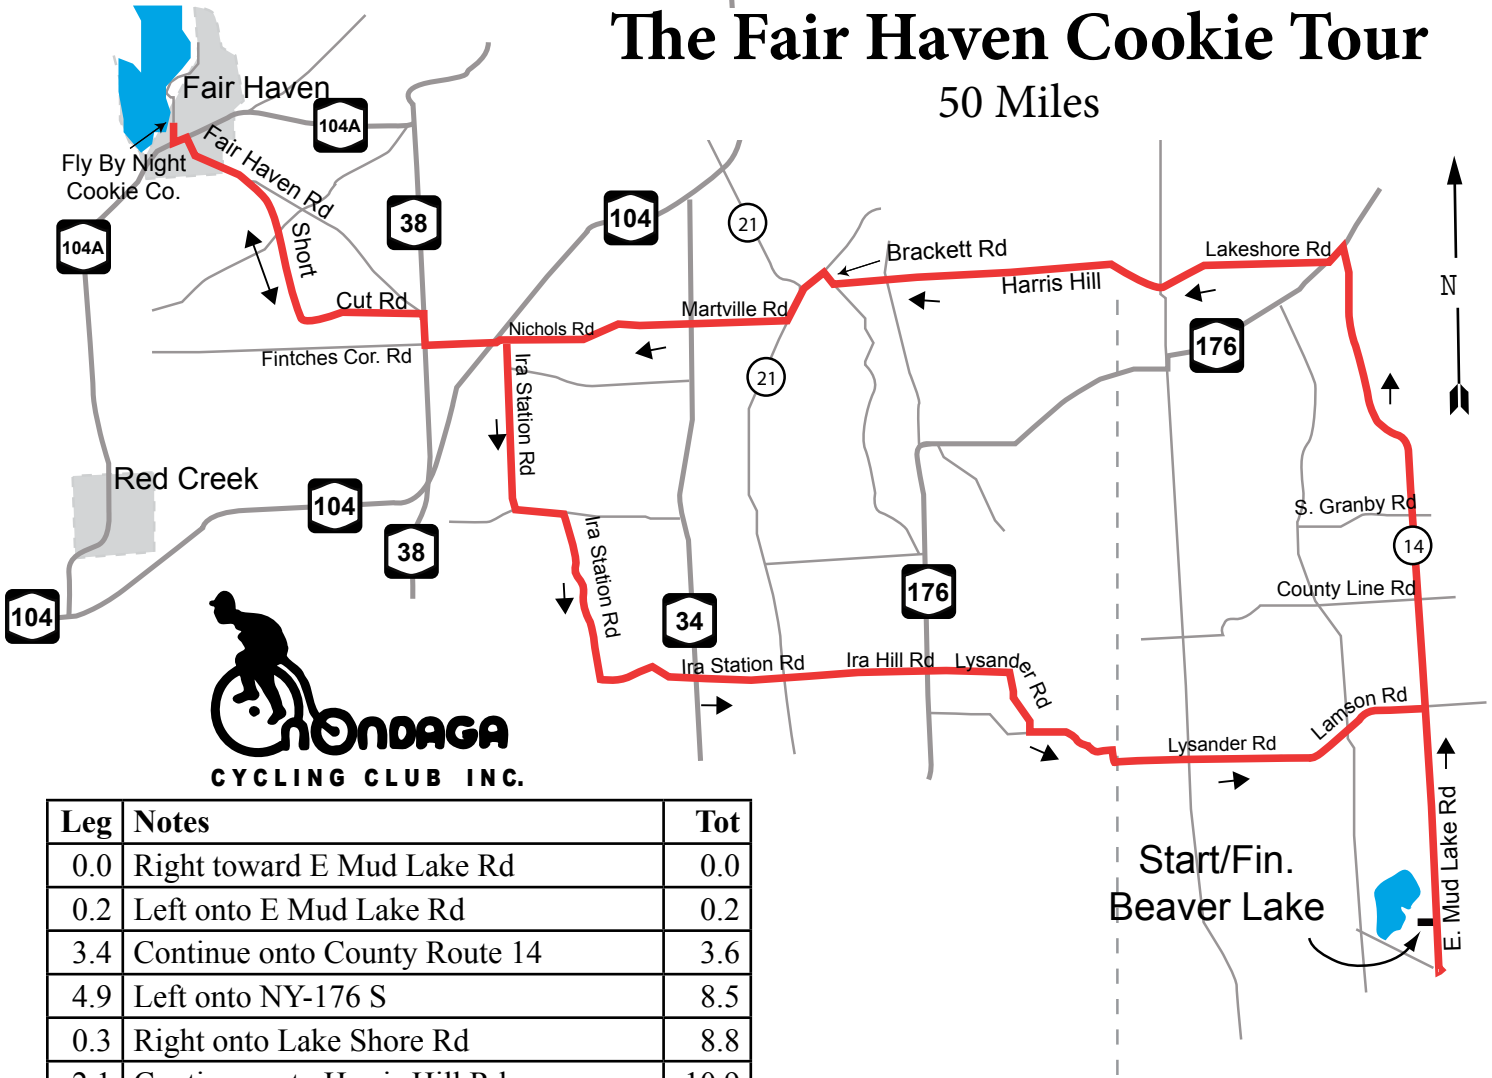

The Fair Haven Cookie Tour

50 Miles

Leg	Notes	Tot
0.0	Right toward E Mud Lake Rd	0.0
0.2	Left onto E Mud Lake Rd	0.2
3.4	Continue onto County Route 14	3.6
4.9	Left onto NY-176 S	8.5
0.3	Right onto Lake Shore Rd	8.8
2.1	Continue onto Harris Hill Rd	10.9
4.3	Left onto Brackett Rd	15.2
0.3	Slight left onto Co Route 21	15.5
0.4	Right onto Martville Rd	15.9
2.6	Continue onto Nichols Rd (<i>Turn Left on Ira Station Rd. for 38 mile ride</i>)	18.5
1.0	Left onto NY-104 W	19.6
0.0	Slight right onto Finches Corners Rd	19.6
0.8	Right onto NY-38 N	20.4
0.3	Left onto Short Cut Rd	20.8
2.6	Continue straight onto Fair Haven Rd	23.4
1.7	Left onto Main St	25.1
0.2	Right onto Fancher Ave	25.2
0.6	Left onto Main St	25.8
0.2	Right onto Fair Haven Rd	26.0
1.7	Continue straight onto Short Cut Rd	27.6
2.6	Right onto NY-38 S	30.3

0.3	Left onto Finches Corners Rd	30.6
0.8	Slight left onto NY-104 E	31.4
0.0	Right onto Nichols Rd	31.4
0.1	Right onto Ira Station Rd	31.6
2.1	Left onto Ira Station Rd	33.6
0.6	Right to stay Ira Station Rd	34.2
1.0	Slight right to stay Ira Station Rd	35.2
1.8	Right to stay Ira Station Rd	37.0
1.7	Continue onto Ira Hill Rd	38.7
2.7	Right to stay on Lysander Rd	41.5
0.8	Left to stay on Lysander Rd	42.3
1.2	Slight left onto Lamson Rd	43.4
4.1	Right onto E Mud Lake Rd	47.5
2.4	Right into Beaver Lake County Park	49.9
0.2	Left onto Lake Loop Trail	50.1