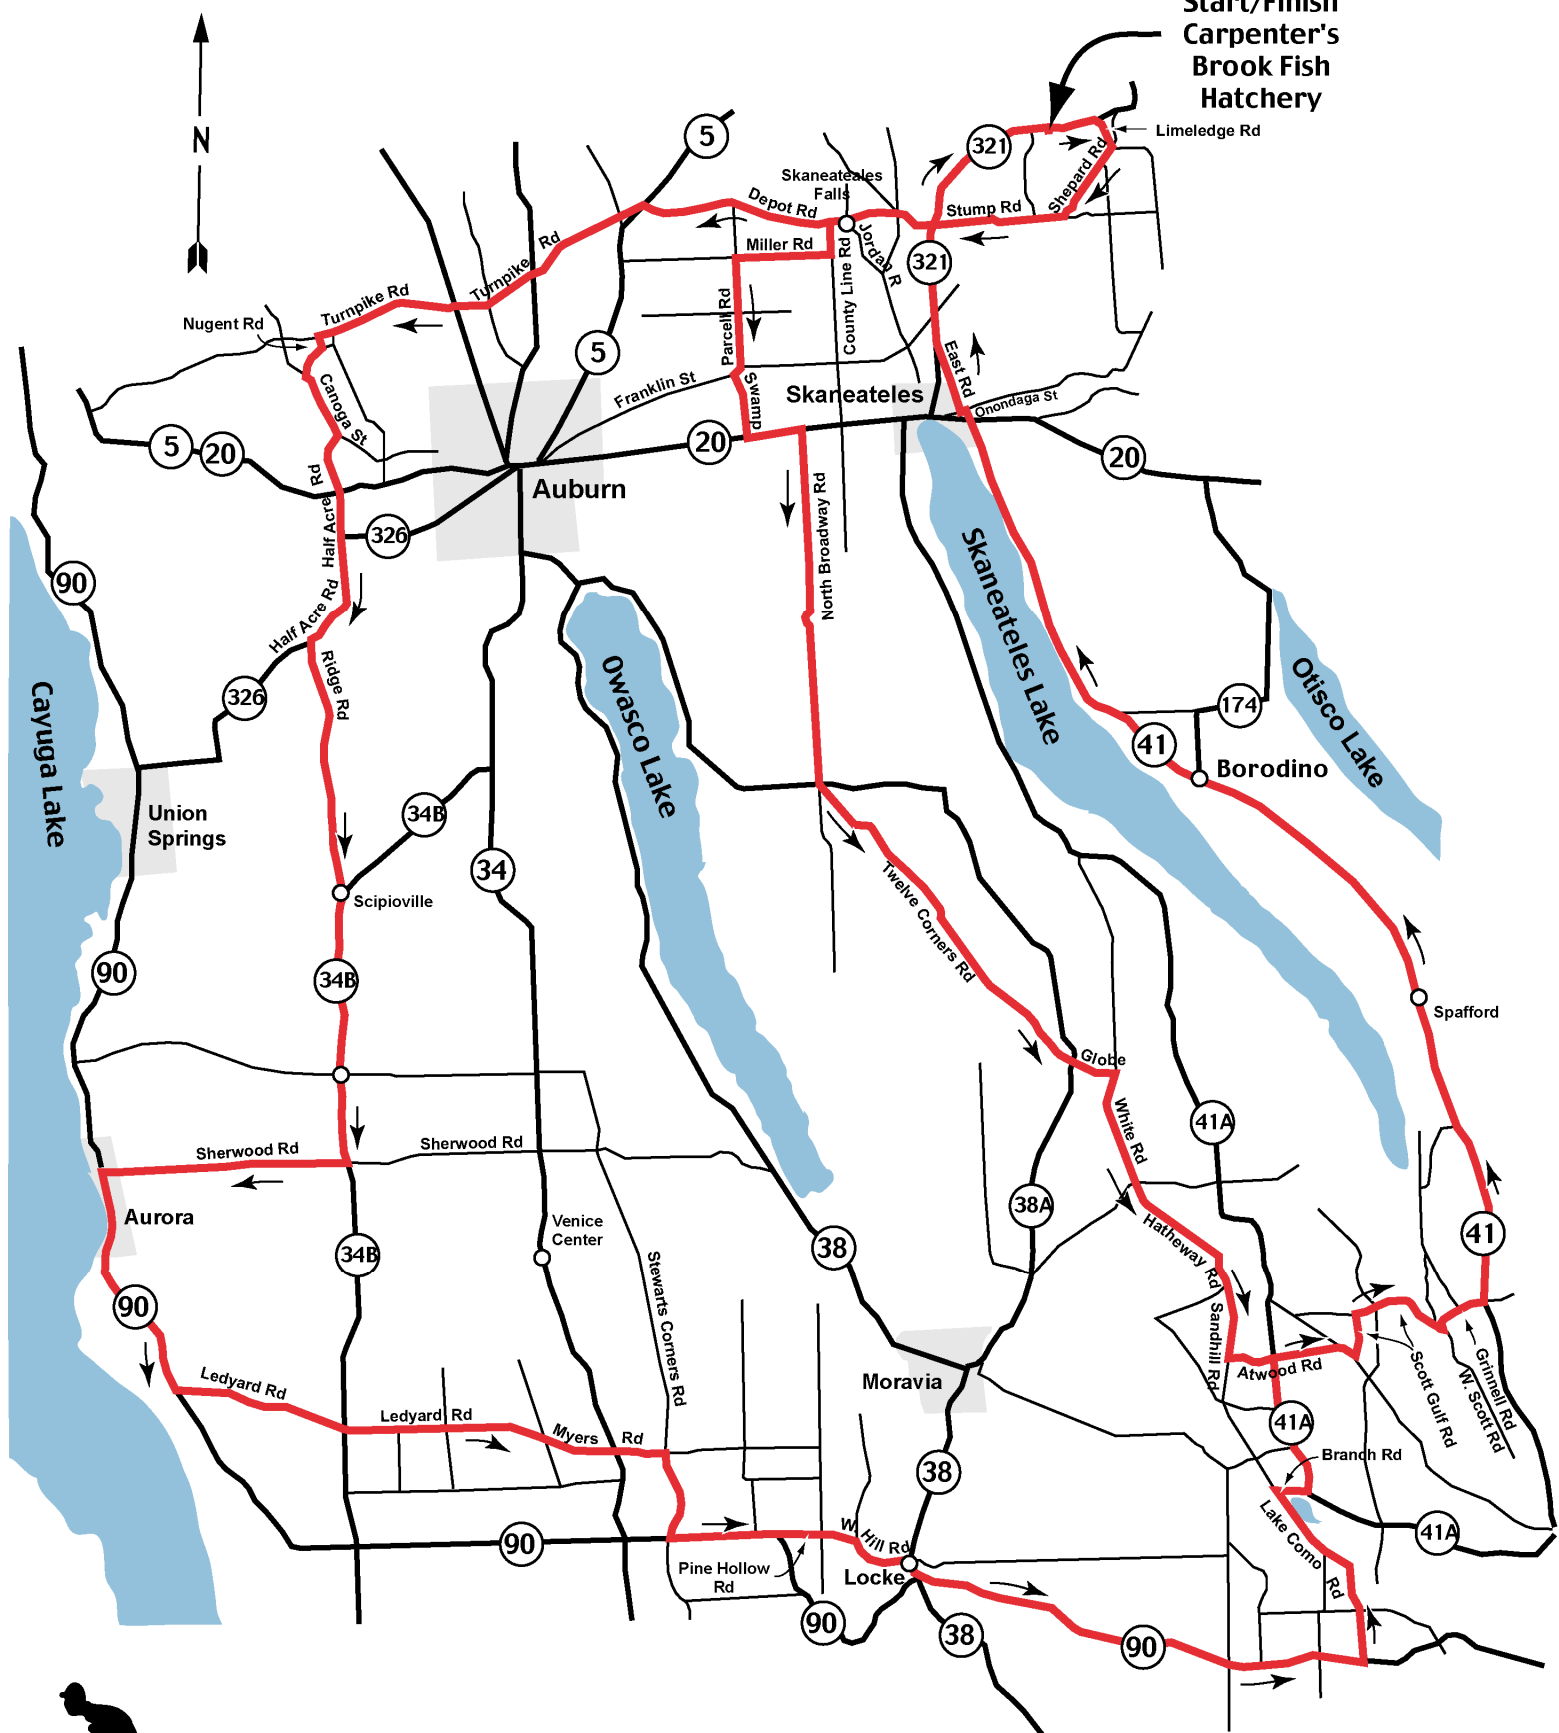

Start/Finish  
Carpenter's  
Brook Fish  
Hatchery

# The Eastern Finger Lakes Century

64 or 100 Miles