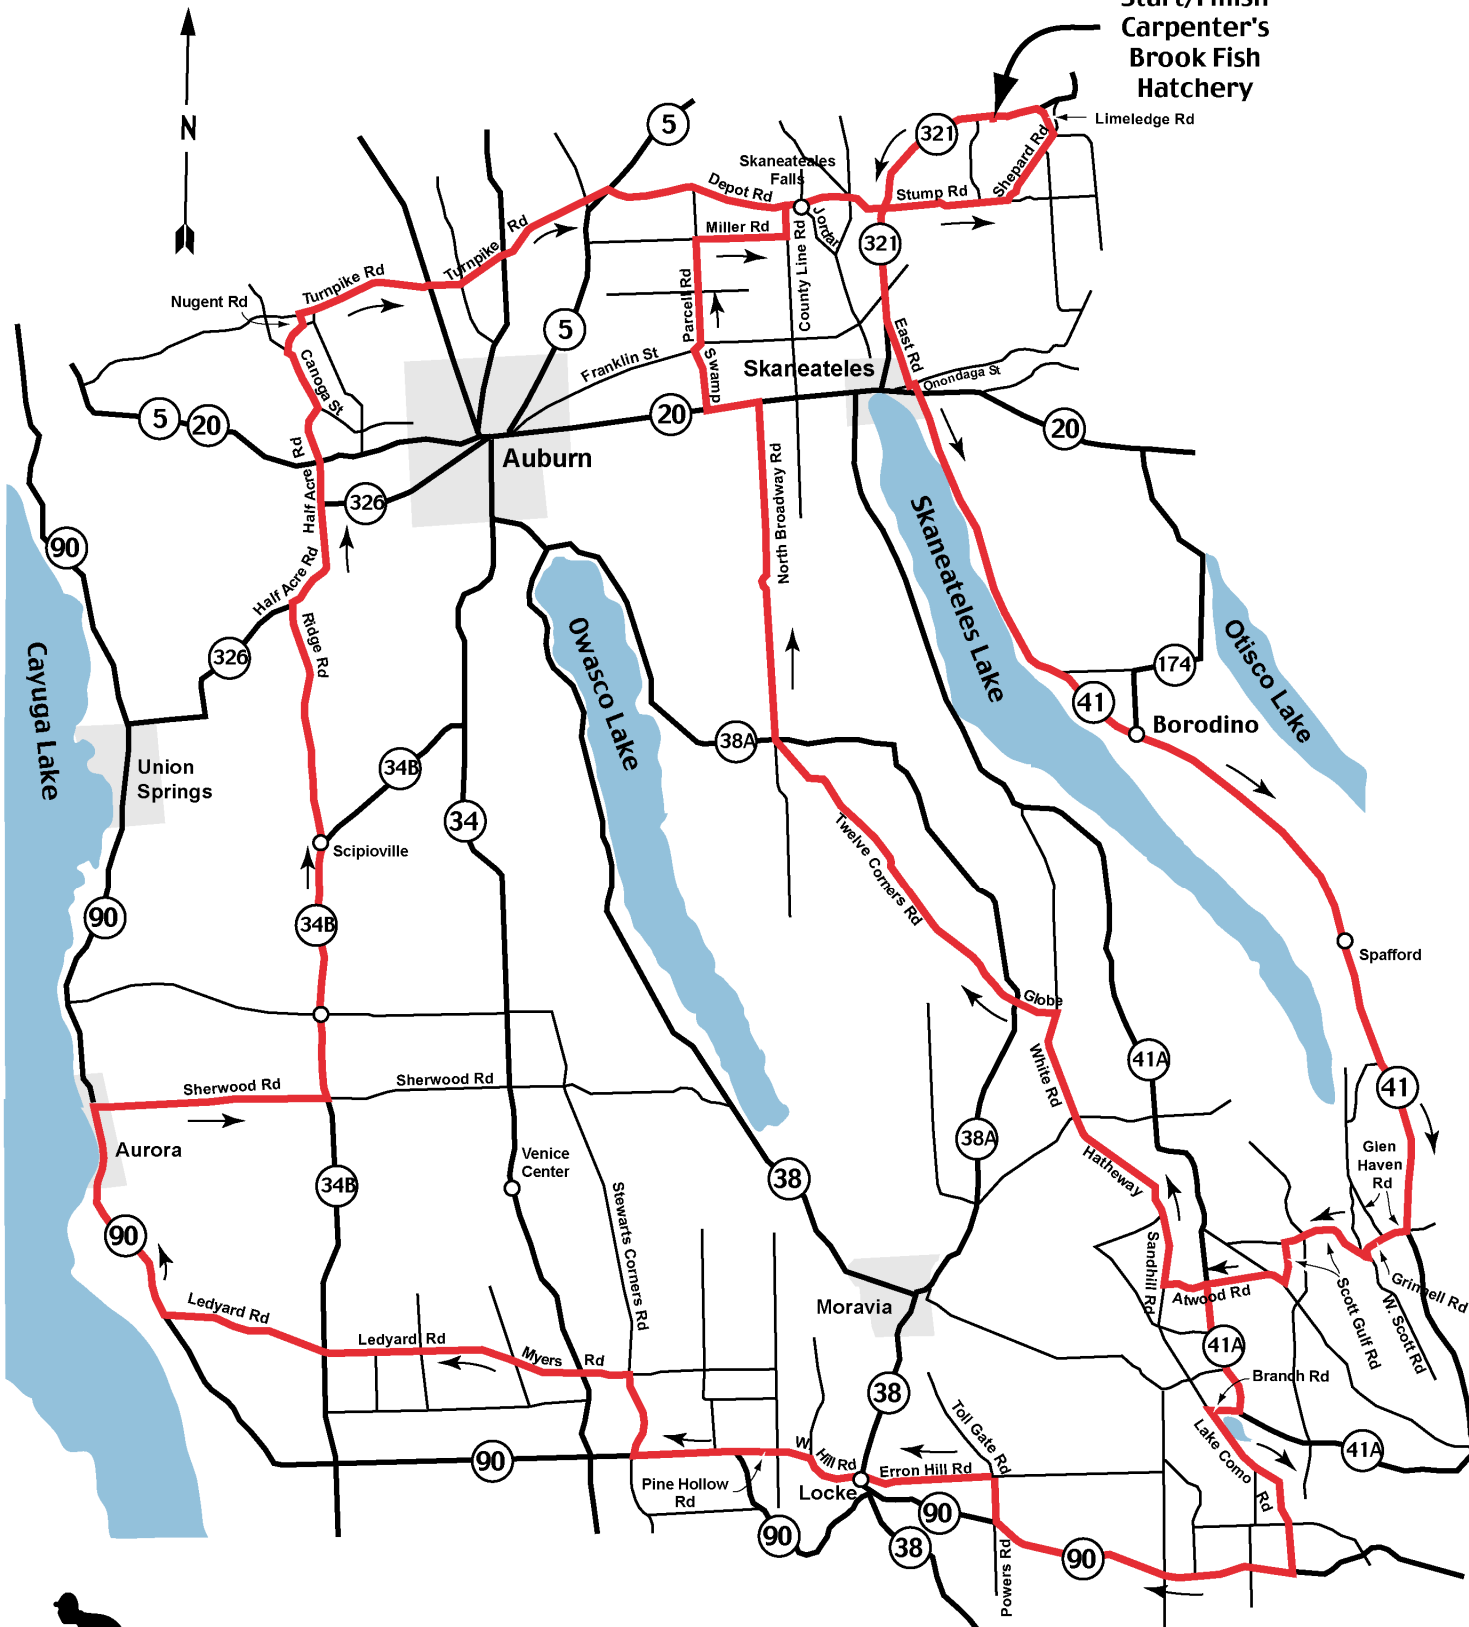

Start/Finish  
Carpenter's  
Brook Fish  
Hatchery

# Bill Johnson Memorial Century

62 or 100 Miles

Car-BK-3R