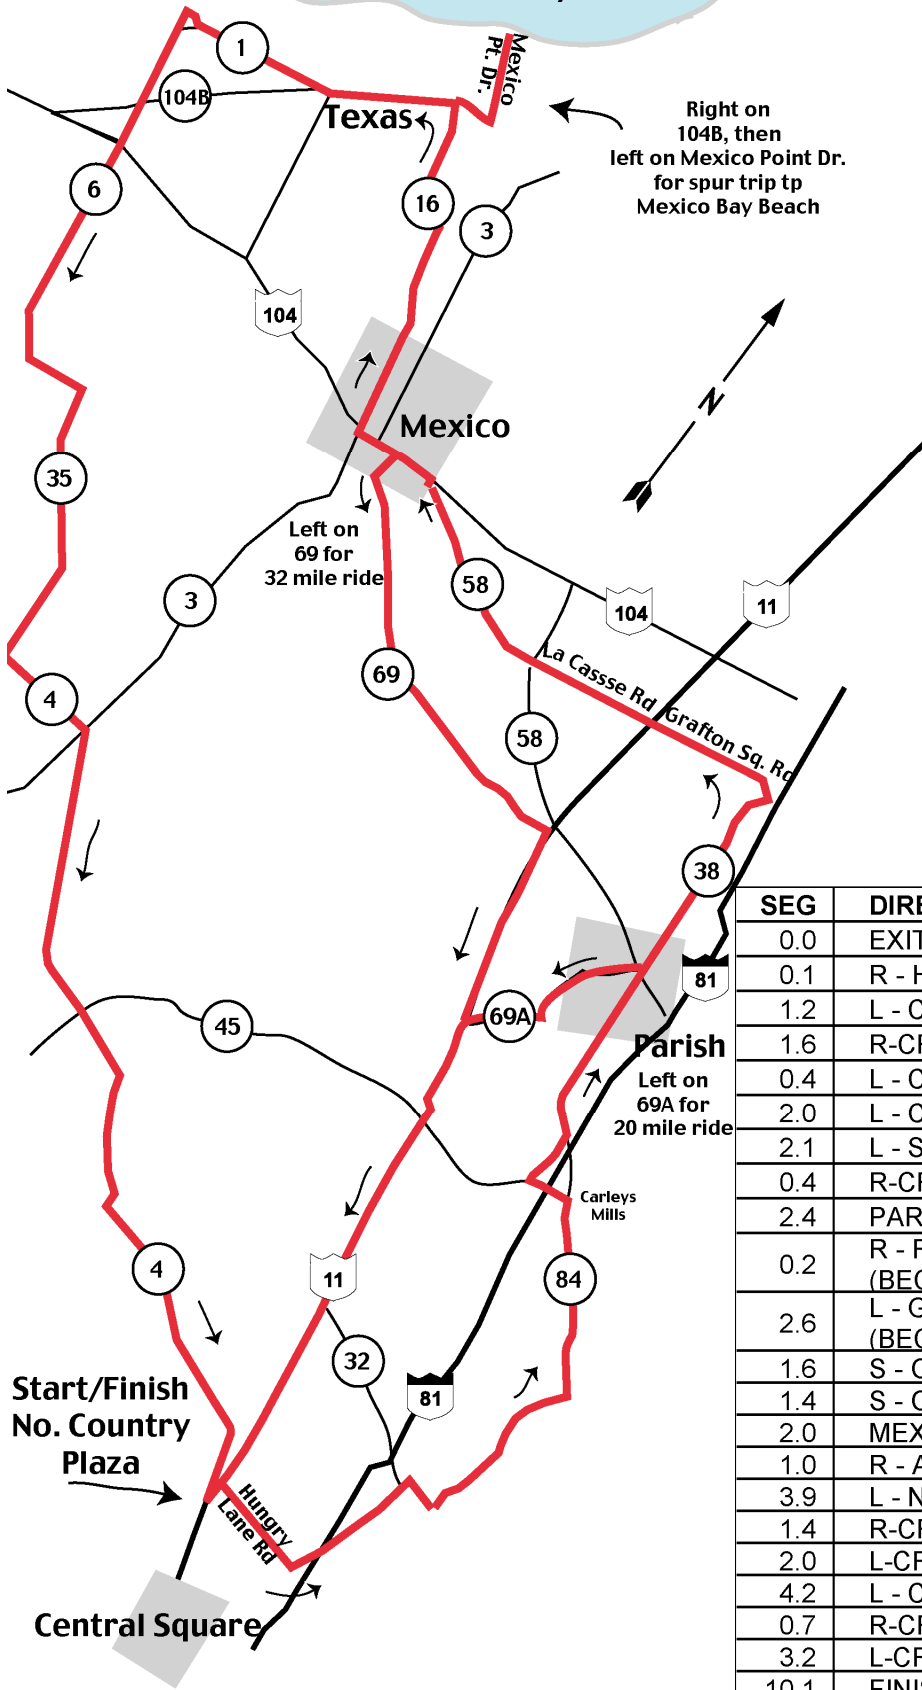

Lake Ontario

Mexico Bay Beach

Tex-Mex Ride 44 Mile Ride

SEG	DIRECTIONS	TOT
0.0	EXIT LOT, L - US 11	0.0
0.1	R - HUNGRY LANE RD.	0.1
1.2	L - CR 12	1.3
1.6	R-CR32	2.9
0.4	L - CR 37	3.3
2.0	L - CR 84	5.3
2.1	L - STAY ON CR 84	7.4
0.4	R-CR 38	7.8
2.4	PARISH, L - NY 69	10.2
0.2	R - RAILROAD ST. UNMARKED (BECOMES CR 38)	10.4
2.6	L - GRAFTON SQ. RD., GRAVEL, (BECOMES RICHARDSON RD.)	13.0
1.6	S - ONTO LA CASSE RD.	14.6
1.4	S - ONTO CR 58	16.0
2.0	MEXICO, L - NY 104	18.0
1.0	R - ACADEMY ST. (BECOMES CR 16)	19.0
3.9	L - NY 104B	22.9
1.4	R-CRI	24.3
2.0	L-CR6	26.3
4.2	L - CR 64	30.5
0.7	R-CR35	31.2
3.2	L-CR4	34.4
10.1	FINISH AT PLAZA	44.5