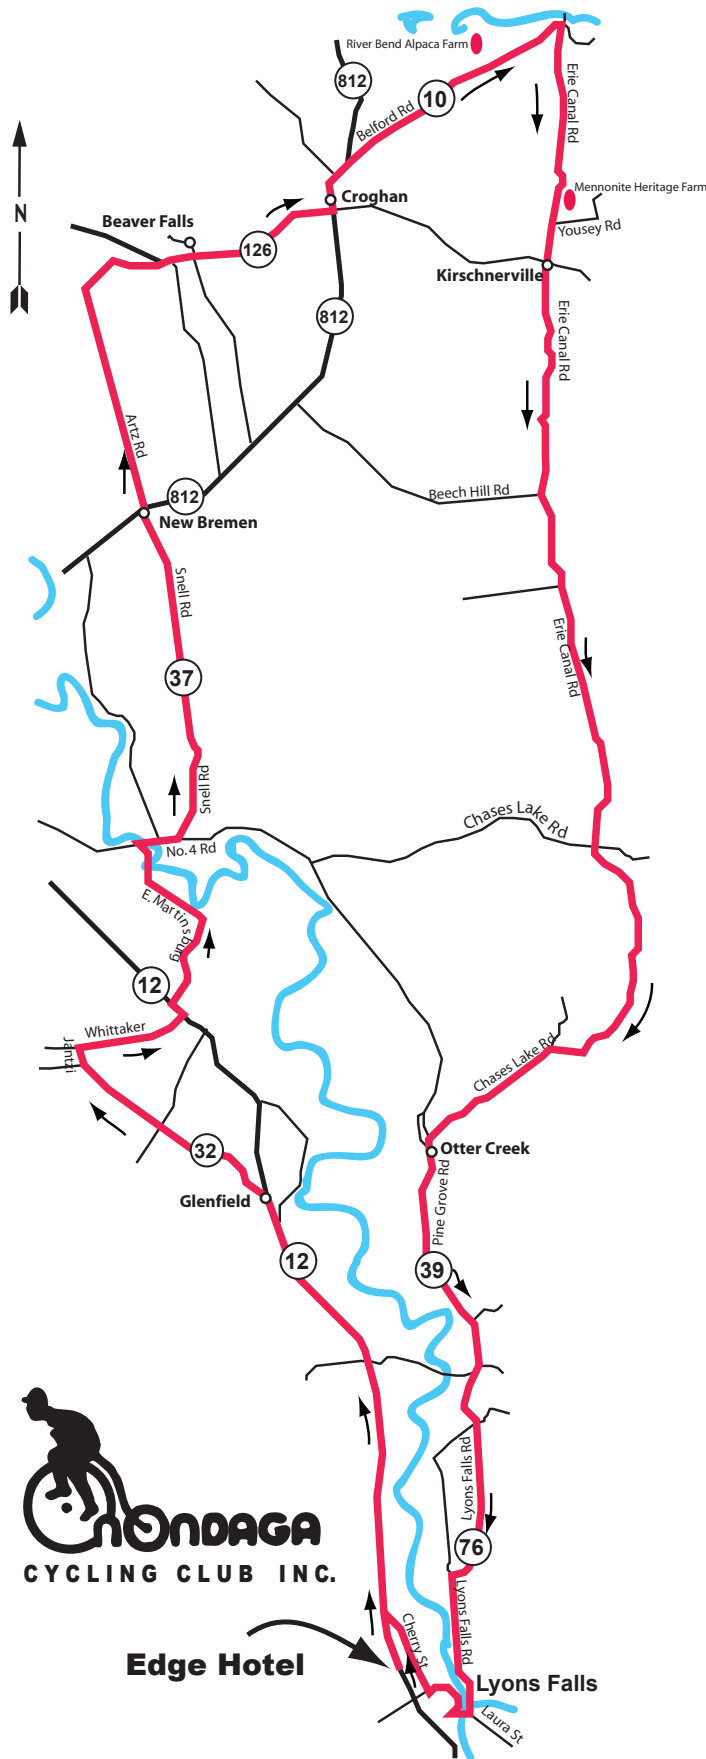

## River Bend Alpaca Farm- Mennonite Heritage Farm Ride

Leg	Directions	Tot
0.0	R - CR 12	0.0
6.6	L - onto Glendale Rd CR32	6.6
3.0	R - onto Jantzi Rd	9.6
0.2	R - onto Whitaker Rd	9.8
1.5	L - onto NY-12 N	11.3
0.2	R - onto E Martinsburg Rd CR22	11.5
2.6	R - onto Number 4 Rd CR26	14.1
0.5	L - onto Snell Rd CR37	14.7
4.3	R - onto NY-812 N	19.0
0.0	L - onto Artz Rd	19.0
4.1	R - onto NY-126 E - Look for River Bend Alpaca Farm sign (store and hours) Kay Lane after Beaver River Health Center; approx. .25 miles turn left follow to end 315-346-6675	23.1
2.3	L - onto Main St SR812	25.4
0.7	R - onto Belford Rd CR10	26.1
3.3	R - onto Erie Canal Rd - look for Mennonite Heritage Farm on left before Yousey Rd- north of Kirschnerville 315-346-1122	29.4
12.8	S - onto Chases Lake Rd at Sperryville Rd DO NOT take Chases Lake Rd to right	42.2
3.4	L - to stay on Chases Lake Rd	45.6
0.1	L - onto Pine Grove Rd CR39	45.7
1.2	S - onto Greig Rd	47.0
1.7	S - onto Lyons Falls Rd CR76	48.7
3.0	L - to stay on Lyons Falls Rd	51.7
1.8	R - onto Laura St	53.5
0.2	R - onto Franklin St	53.7
0.2	S - onto Center St	53.9
0.3	L - onto McAlpine St	54.2
0.2	R - onto Cherry St	54.4
1.2	L - onto NY-12 S	55.6