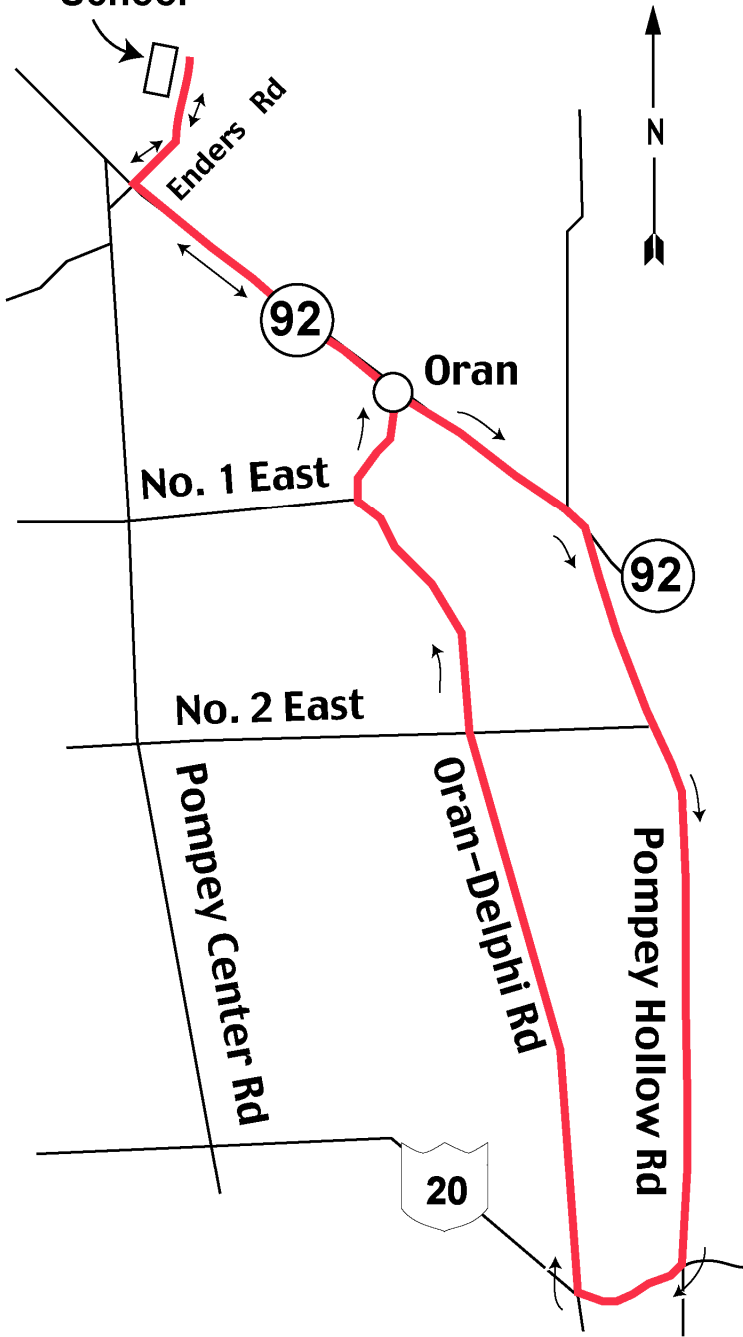

Start/Finish
Enders Rd
School

Manlius Novice Tour 14 Miles

SEG	DIRECTIONS	TOT
0.0	EXIT LOT, R - ENDERS RD.	0.0
0.3	L - RTE. 92	0.3
2.9	R - POMPEY HOLLOW RD.	3.2
2.6	R - RT 20	5.8
0.8	R - ORAN - DELPHI RD.	6.6
5.3	L - RTE. 92	11.9
1.5	R - ENDERS RD.	13.4
0.3	FINISH @ SCHOOL	13.7