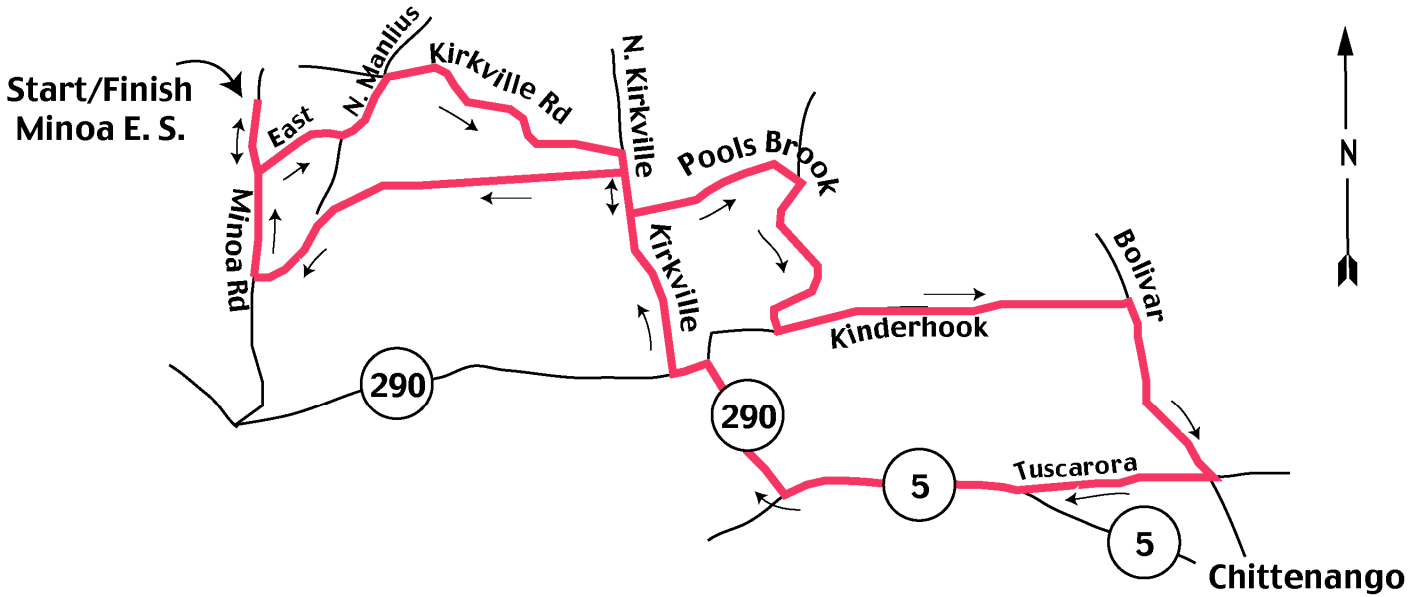

Minoa-Chittenango Ride

19 Miles

SEG	DIRECTIONS	TOT
0.0	EXIT SCHOOL, R - MAIN ST.	0.0
0.3	L - EAST AVE.	0.3
0.8	L - N. MANLIUS RD.	1.1
0.4	R - KIRKVILLE RD.	1.5
1.7	R - N. KIRKVILLE RD.	3.2
0.5	L - POOLSBROOK RD.	3.7
2.4	L - KINDERHOOK RD.	6.1
2.3	R - BOLIVAR RD	8.4
1.0	R - TUSCARORA RD	9.4
1.6	R - RT. 5	11.0
1.1	R - RT. 290	12.1
1.4	R - KIRKVILLE RD	13.5
1.4	L - SAINTSVILLE RD	14.9
2.8	R - COSTELLO PKWY. (MINOA RD)	17.7
1.0	FINISH AT SCHOOL	18.7