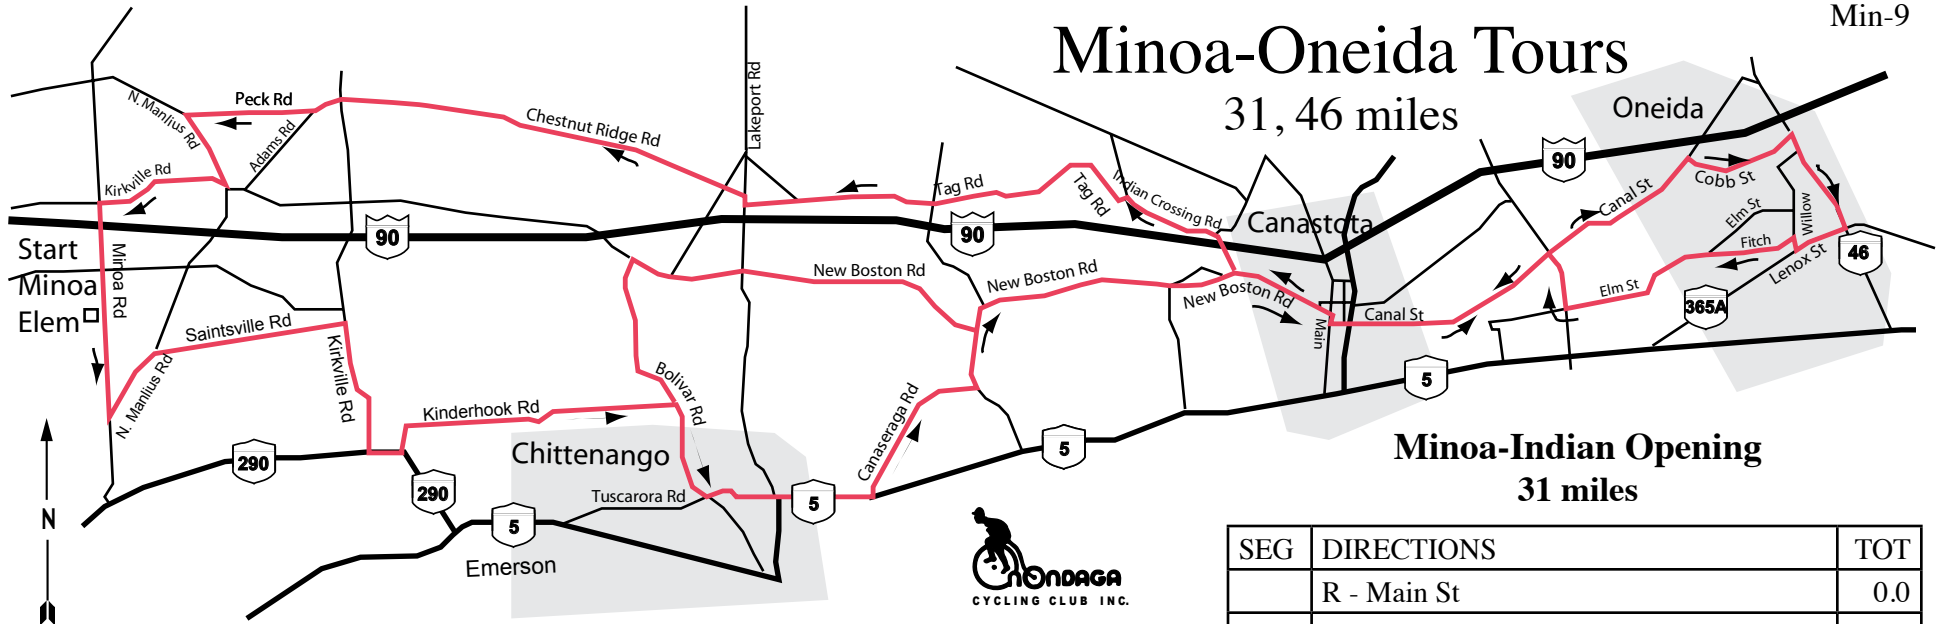

Minoa-Oneida Tours

31, 46 miles

Minoa-Oneida
46 miles

SEG	DIRECTIONS	TOT
	R - Main St	0.0
1.0	L - N. Manlius Rd, becomes Saintsville Rd	1.0
2.8	R - N. Kirkville Rd	3.8
1.5	L - NY290	5.3
0.3	L - Kinderhook	5.6
3.1	R - Bolivar	8.7
1.0	L - Tuscarora	9.7
0.5	S - onto NY5, Chittenango	10.2
1.2	L - Canaseraga	11.4
1.7	L @ "T"	13.1
0.6	S - New Boston	13.7
4.0	R - Main St in Canastota	17.7
0.1	L - Canal St	17.8
4.2	R - Cobb St	22.0
1.2	R - Main St. in Oneida	23.2

1.1	R - Lenox	24.3
0.6	R - Willow	24.9
0.1	L - Fitch	25.0
1.0	S - onto Elm St	26.0
1.6	R - Court St	27.6
0.6	L - Canal St	28.2
2.4	R - Main St	30.6
0.1	L - New Boston St	30.7
1.1	R - Indian Opening Rd	31.8
2.2	l - Tag	34.0
3.5	R - Lakeport Rd	37.5
0.1	L - Chestnut Ridge Rd	37.6
4.2	S - Peck	41.8
0.3	R - Peck	42.1
1.3	L - N. Manlius Rd	43.4
1.8	R - Kirkville Rd	45.2
0.9	L - Minoa Rd	46.1
0.5	Finish at Minoa School	46.6

Minoa-Indian Opening
31 miles

SEG	DIRECTIONS	TOT
	R - Main St	0.0
1.0	L - N. Manlius Rd, becomes Saintsville Rd	1.0
2.8	R - N. Kirkville Rd	3.8
1.5	L - NY290	5.3
0.3	L - Kinderhook	5.6
3.1	R - Bolivar	8.7
1.0	L - Tuscarora	9.7
0.5	S - onto NY5, Chittenango	10.2
1.2	L - Canaseraga	11.4
1.7	L @ "T"	13.1
0.6	S - New Boston	13.7
2.9	L - Indian Opening Rd	16.6
2.2	l - Tag	18.8
3.5	R - Lakeport Rd	22.3
0.1	L - Chestnut Ridge Rd	22.4
4.2	S - Peck	26.6
0.3	R - Peck	26.9
1.3	L - N. Manlius Rd	28.2
1.8	R - Kirkville Rd	30.0
0.9	L - Minoa Rd	30.9