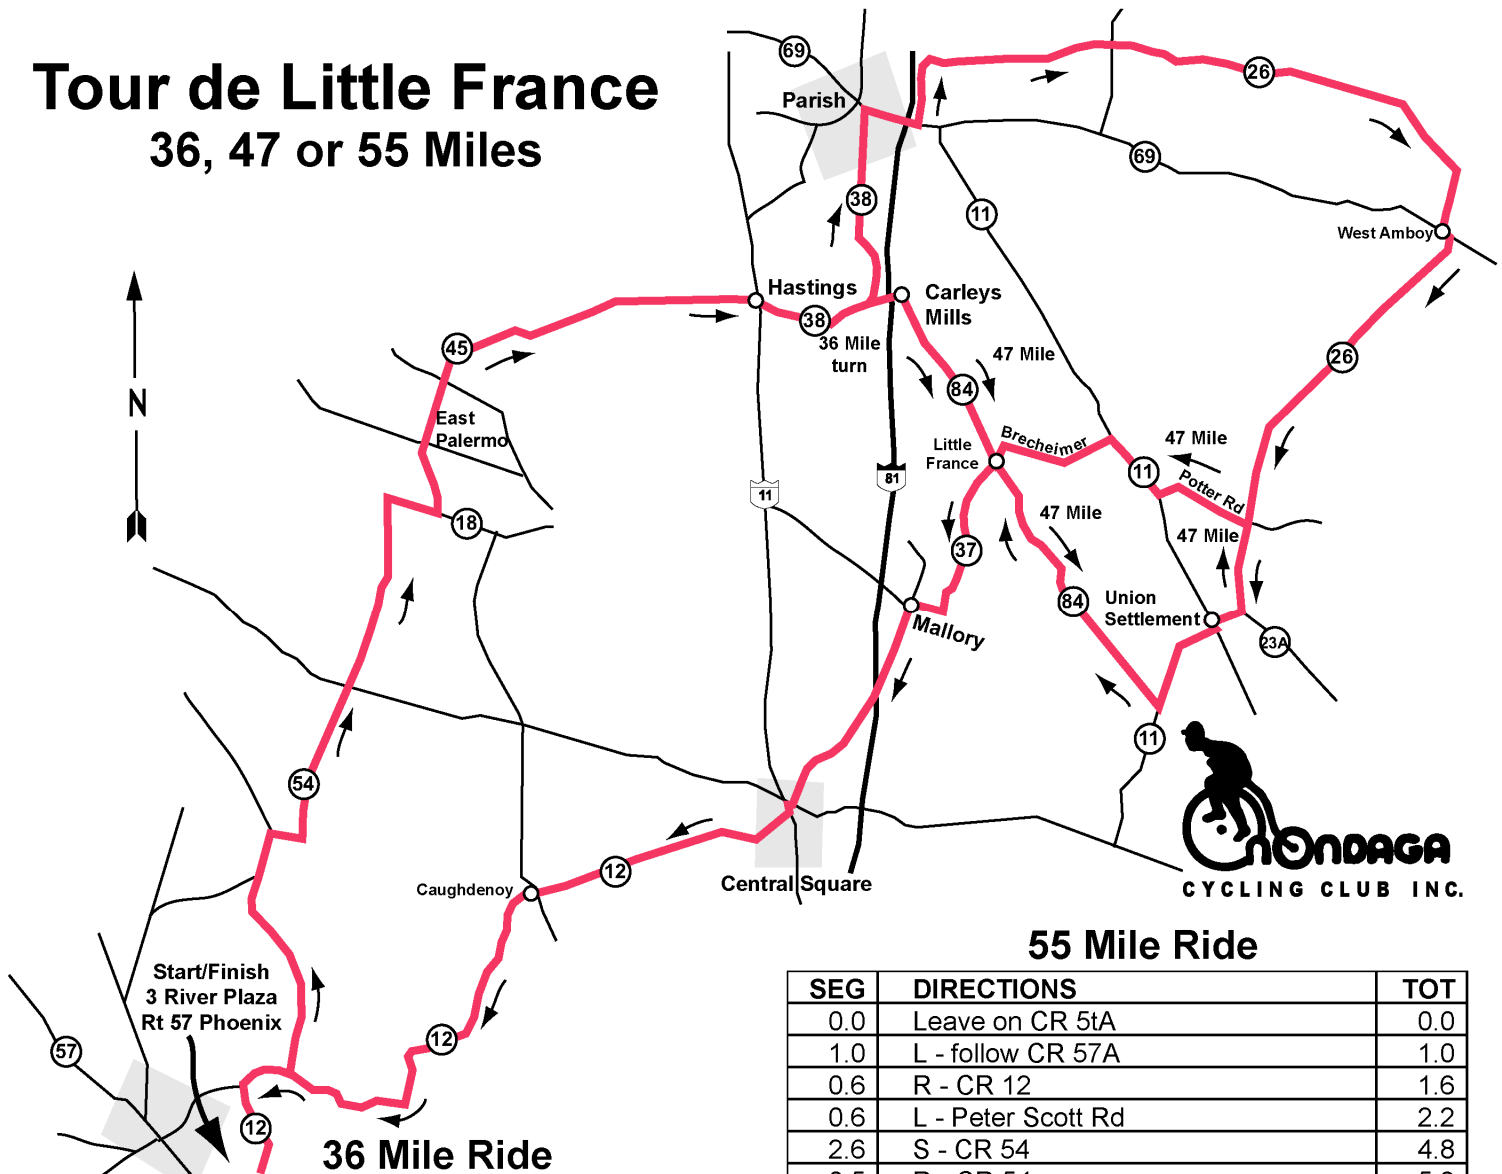

Tour de Little France

36, 47 or 55 Miles

SEG	DIRECTIONS	TOT
0.0	Leave on CR 5tA	0.0
1.0	L - follow CR 57A	1.0
0.6	R - CR 12	1.6
0.6	L - Peter Scott Rd	2.2
2.6	S - CR 54	4.8
0.5	R - CR 54	5.3
0.4	L - CR 54	5.7
4.2	R - CR 54	9.9
0.6	L - CR 18	10.5
0.8	S - CR 45	11.3
4.8	S - CR 38 at Hastings	16.1
1.0	L - CR 38	17.1
0.7	S - CR 84 (cross I-81)	17.8
0.4	R - CR 84 at Carleys Mills	18.2
2.1	R - CR 37	20.3
2.0	R - CR 32	22.3
0.4	L - CR 32 at Mallory	22.7
0.1	S - CR 12	22.8
2.8	S - CR 12 thru Central Square	25.6
8.8	L - CR 57A	34.4
0.6	R - CR 57A	35.0
1.0	Finish	36.0

55 Mile Ride

SEG	DIRECTIONS	TOT
0.0	Leave on CR 5tA	0.0
1.0	L - follow CR 57A	1.0
0.6	R - CR 12	1.6
0.6	L - Peter Scott Rd	2.2
2.6	S - CR 54	4.8
0.5	R - CR 54	5.3
0.4	L - CR 54	5.7
4.2	R - CR 54	9.9
0.6	L - CR 18	10.5
0.8	S - CR 45	11.3
4.8	S - CR 38 at Hastings	16.1
1.0	L - CR 38	17.1
0.7	L - CR 38	17.8
2.2	R - NY 69 in Parish	20.0
0.7	L - CR 26 (just past I-81)	20.7
8.1	L - then R follow CR 26 at W Amboy	28.8
5.4	R - CR 26	34.2
0.5	L - then R follow CR 11 at Union Settlement	34.7
1.3	R - CR 84	36.0
3.6	L - CR 37	39.6
2.0	R - CR 32	41.6
0.4	L - CR 32 at Mallory	42.0
0.1	S - CR 12	42.1
2.8	S - CR 12 thru Central Square	44.9
8.8	L - CR 57A	53.7
0.6	R - CR 57A	54.3
1.0	Finish	55.3