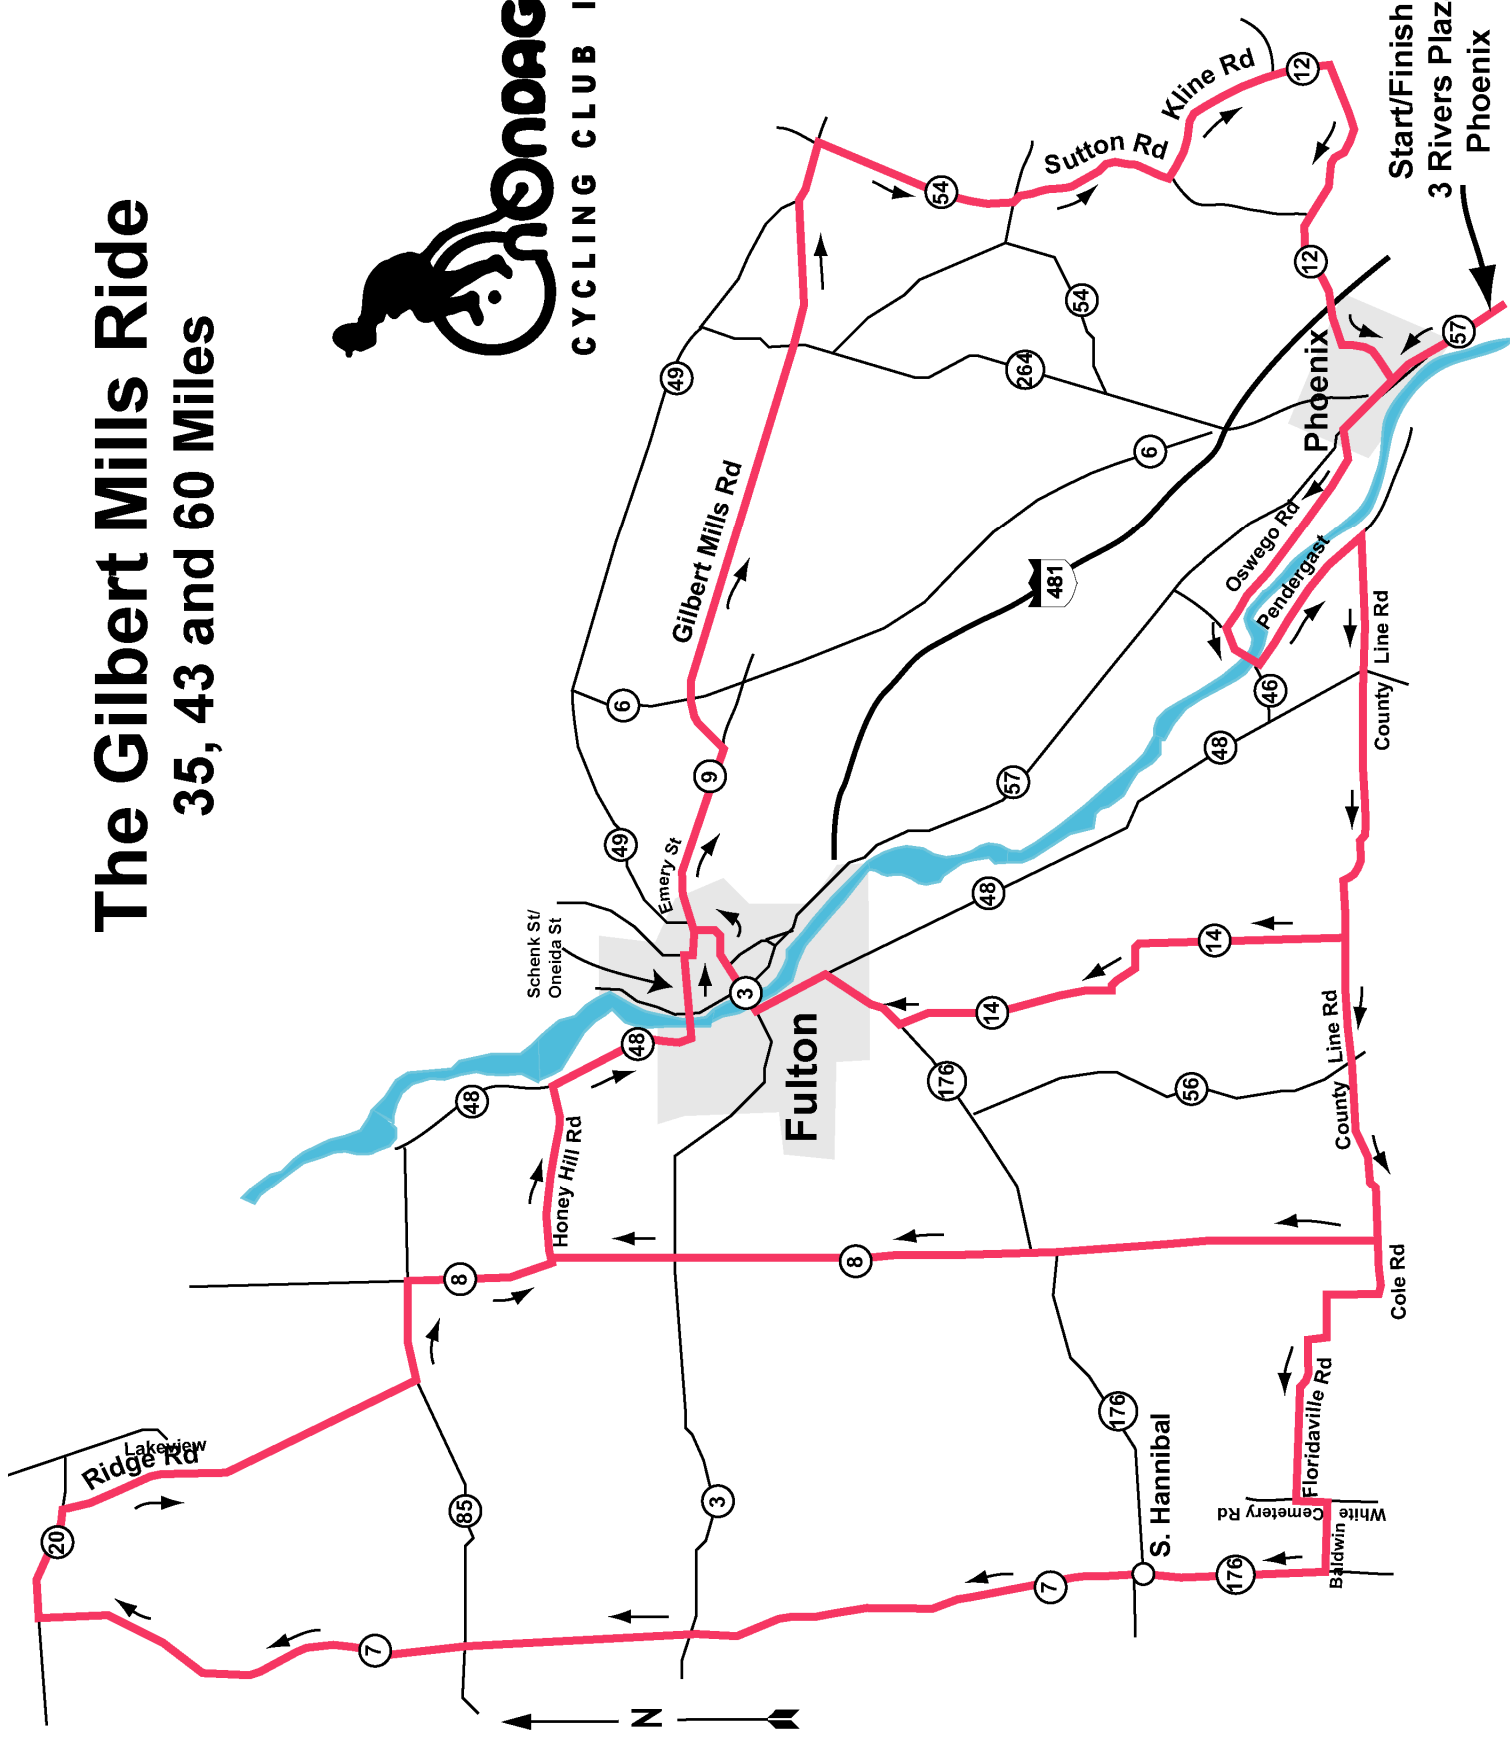

# The Gilbert Mills Ride

35, 43 and 60 Miles

Start/Finish  
3 Rivers Plaza  
Phoenix