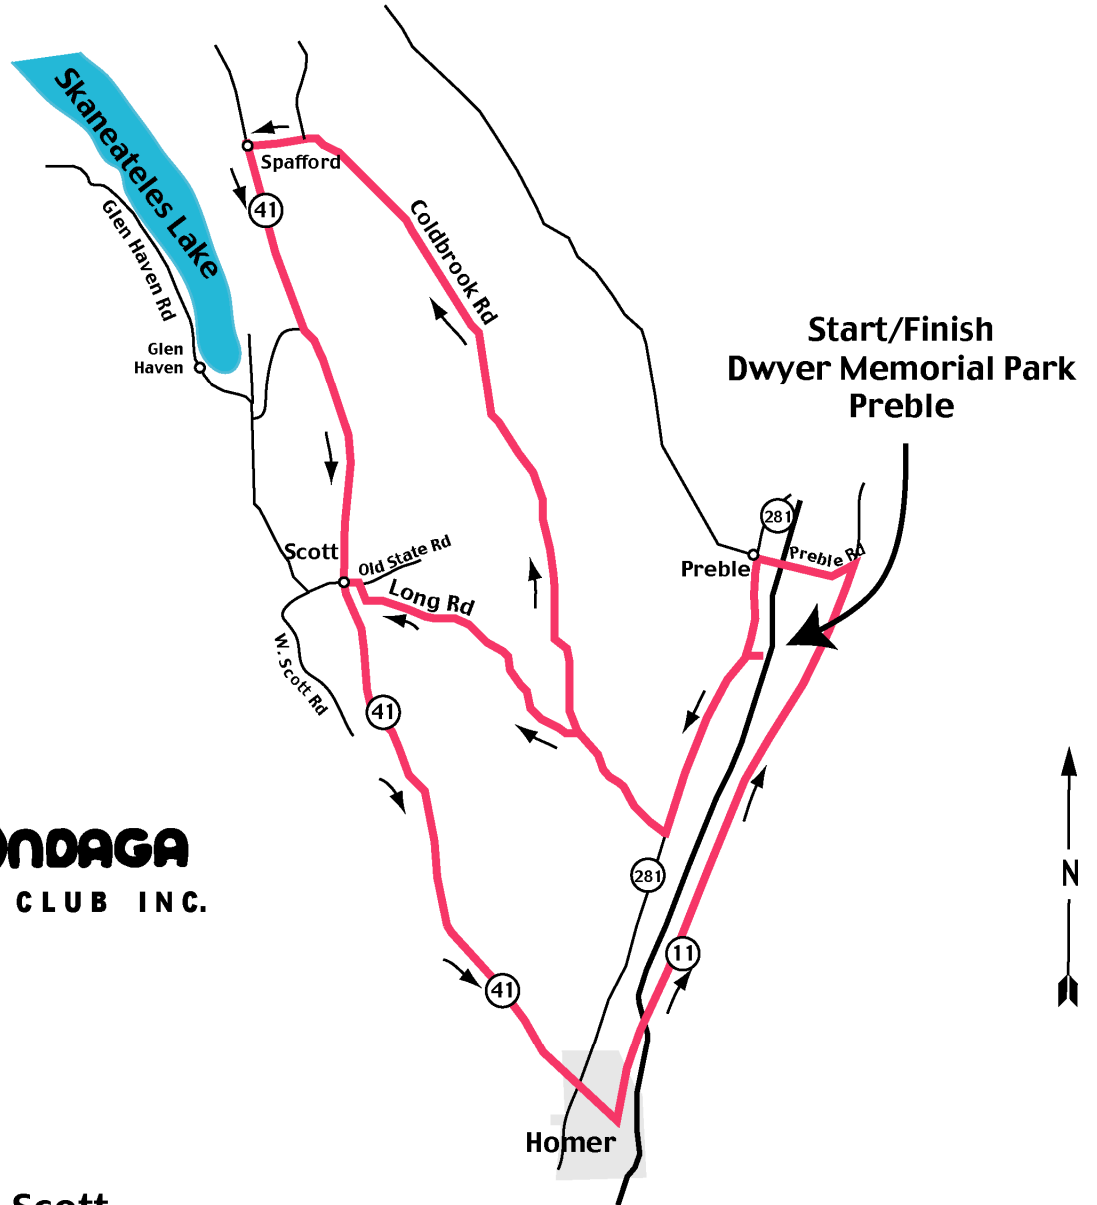

Little York Lake Rides

28 and 36 Miles

Little York – Scott 28 Miles

SEG	DIRECTIONS	TOT
0.0	Leave Pavillion, Exit Park	0.0
0.3	L - RT 281	0.3
1.6	R - Cold Brook Rd	1.9
2.4	L - Long Rd	4.3
4.4	L - Old State Rd	8.7
0.4	L - Rt 41	9.1
7.9	S - Crss Rt 281	17.0
0.6	L - Rt 11	17.6
7.8	L - Preble Rd	25.4
1.1	L - Rt 281	26.5
1.9	L - Little York Lake Rd	28.4
0.3	Dwyer Memorial Park	28.7

Little York – Spafford 36 Miles

SEG	DIRECTIONS	TOT
0.0	Leave Pavillion, Exit Park	0.0
0.3	L - RT 281	0.3
1.6	R - Cold Brook Rd	1.9
10.2	L - NY 41	12.1
12.0	S - Cross Rt. 281	24.1
0.6	L - Rt 11 (Homer)	24.7
7.8	L - Preble Rd	32.5
1.1	L - Rt 281 (Preble)	33.6
1.9	L - Little York Lake Rd	35.5
0.3	Dwyer Memorial Park	35.8