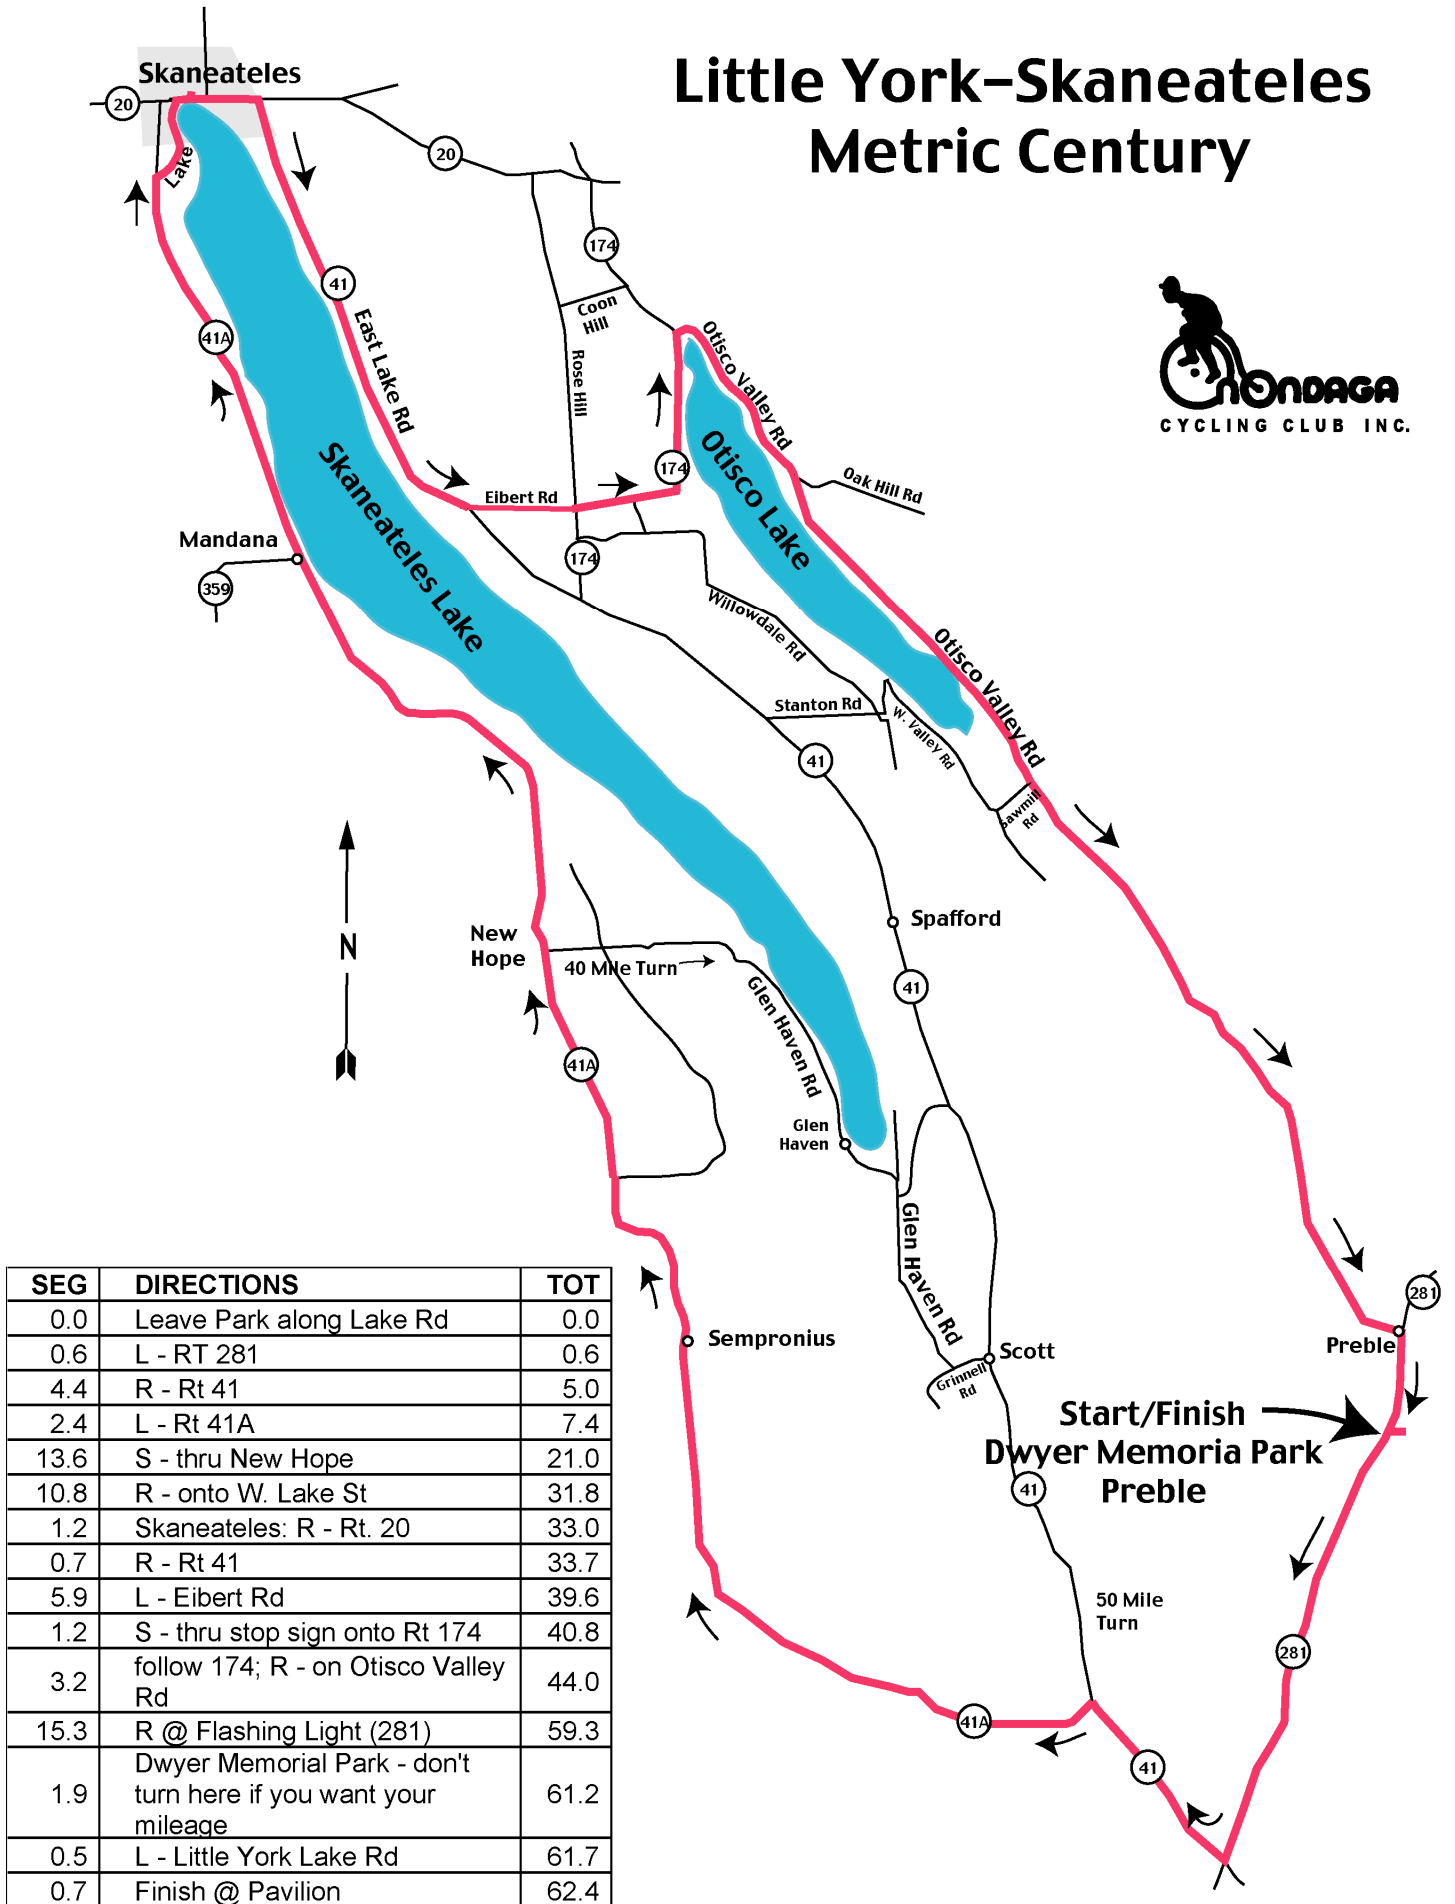

# Little York-Skaneateles Metric Century

SEG	DIRECTIONS	TOT
0.0	Leave Park along Lake Rd	0.0
0.6	L - RT 281	0.6
4.4	R - Rt 41	5.0
2.4	L - Rt 41A	7.4
13.6	S - thru New Hope	21.0
10.8	R - onto W. Lake St	31.8
1.2	Skaneateles: R - Rt. 20	33.0
0.7	R - Rt 41	33.7
5.9	L - Eibert Rd	39.6
1.2	S - thru stop sign onto Rt 174	40.8
3.2	follow 174; R - on Otisco Valley Rd	44.0
15.3	R @ Flashing Light (281)	59.3
1.9	Dwyer Memorial Park - don't turn here if you want your mileage	61.2
0.5	L - Little York Lake Rd	61.7
0.7	Finish @ Pavilion	62.4