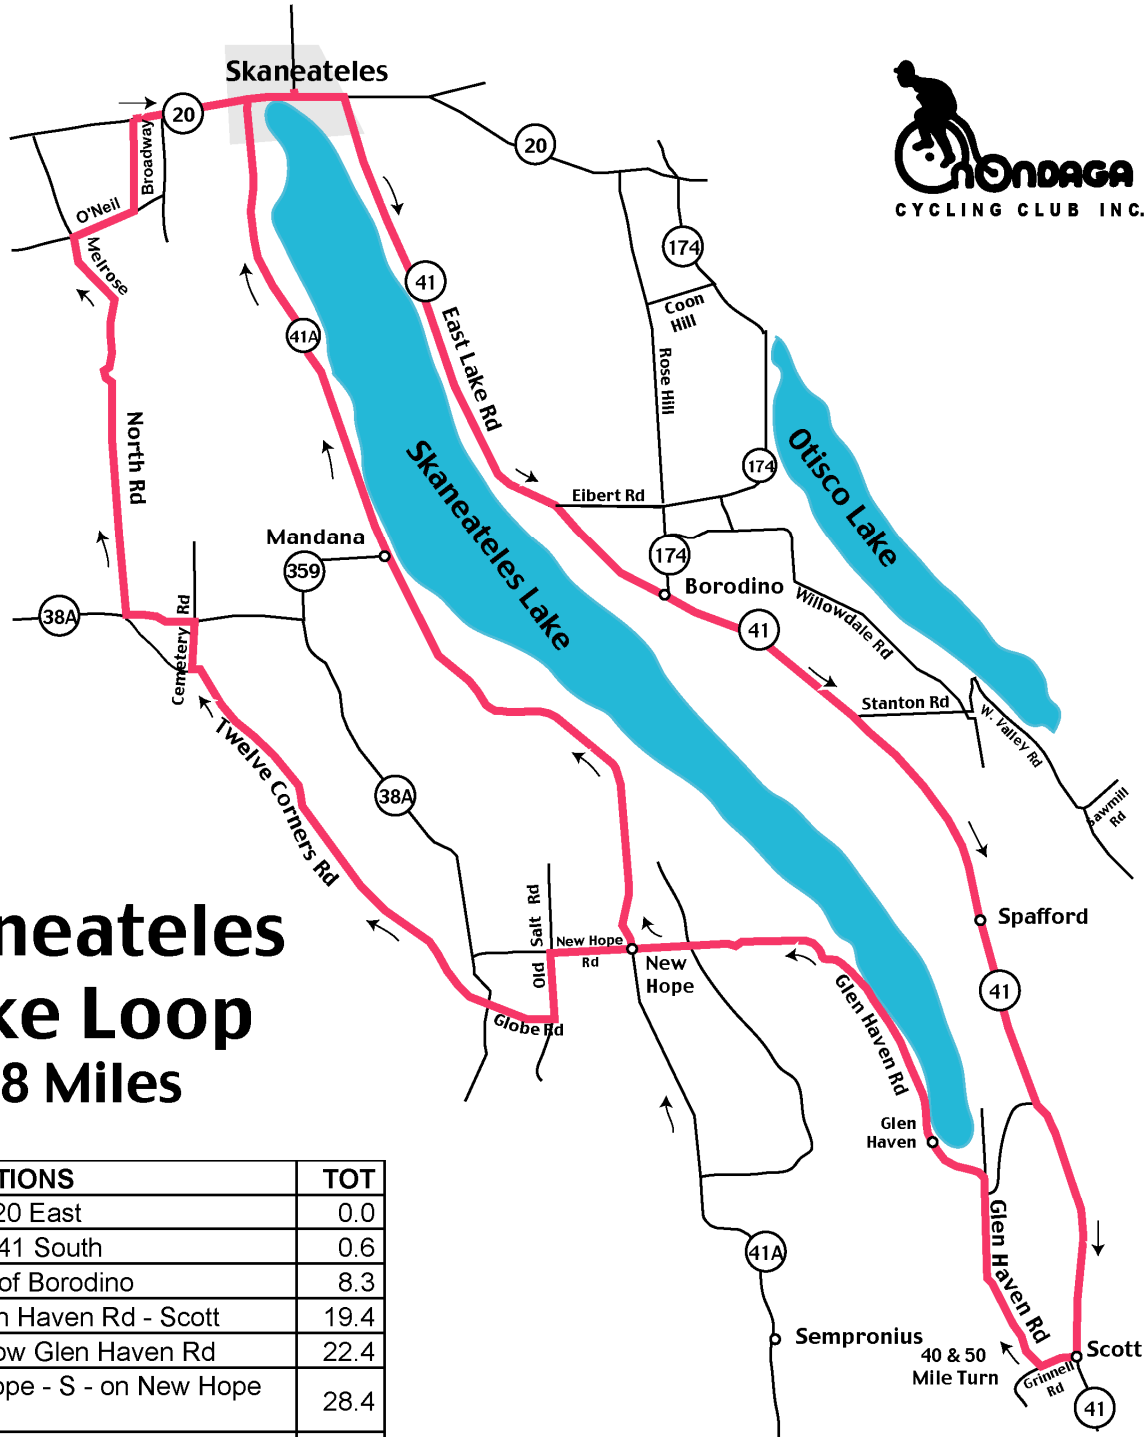

**Start/Finish**  
Municipal Parking Lot, State St.

# Skaneateles Lake Loop 48 Miles

SEG	DIRECTIONS	TOT
0.1	L - RT 20 East	0.0
0.6	R - RT 41 South	0.6
7.7	Village of Borodino	8.3
11.1	R - Glen Haven Rd - Scott	19.4
3.0	L - Follow Glen Haven Rd	22.4
6.0	New Hope - S - on New Hope Rd	28.4
1.0	L - Old Salt Rd	29.4
0.8	R - Globe Rd - cross RT 38A	30.2
0.9	S - Twelve Corners Rd	31.1
5.3	S - Cemetery Rd	36.4
0.7	L - RT 38 North	37.1
0.9	R - North Rd	38.0
3.4	L - Melrose Rd	41.4
1.8	R - O'Neil Rd	43.2
1.1	L - Broadway Rd	44.3
1.0	R - RT 20 East	45.3
2.3	L - State St (RT 321)	47.6
0.1	Left To Parking area	47.7