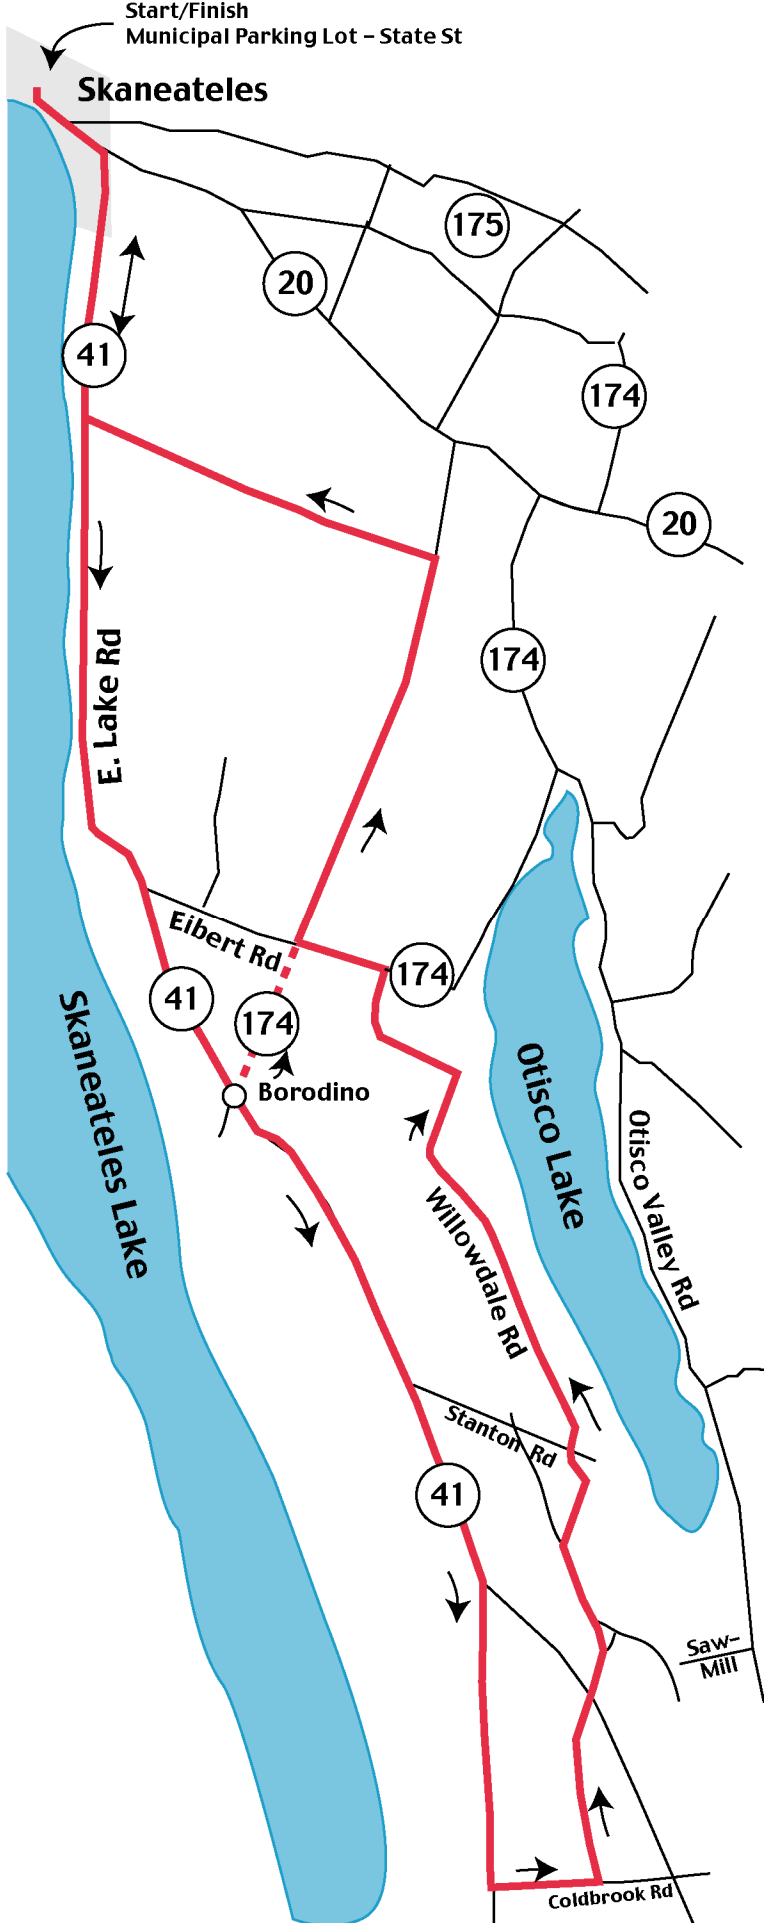

Skaneateles Lake Tour

18 and 31 Miles

31 Mile Ride

SEG	DIRECTIONS	TOT
0.1	L - RT 20 East	0.1
0.6	R - RT 41 South	0.7
7.7	Village of Borodino	8.4
5.6	Spafford - L - Coldbrook Rd	14.0
0.7	L - Willowdale Rd	14.7
7.3	L - RT 174	22.0
0.7	R - Rose Hill Rd	22.7
3.2	L - Coon Hill Rd	25.9
2.8	R - Rt 41 North	28.7
2.0	L - Rt 20	30.7
0.7	R - State St. (RT 321)	31.4
0.1	Left To Parking area	31.5

18 Mile Ride

SEG	DIRECTIONS	TOT
0.1	L - RT 20 East	0.1
0.6	R - RT 41 South	0.7
7.7	Village of Borodino L - Rt 174	8.4
1.0	S - Rose Hill Rd	9.4
3.2	L - Coon Hill Rd	12.6
2.8	R - Rt 41 North	15.4
2.0	L - Rt 20	17.4
0.7	R - State St. (RT 321)	18.1
0.1	Left To Parking area	18.2