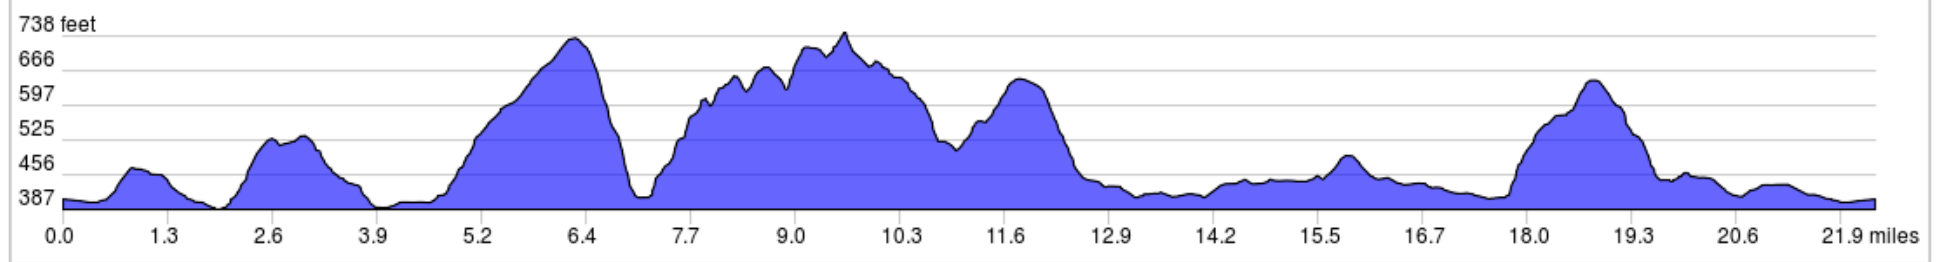

SnEW Hill Night (Opt 1)

SnEW Hill Night (Opt 1)

0.0	0.0	Start of route	0.1
0.1	0.1	R onto NY-173 W	0.9
1.0	0.9	R onto Pottery Rd	0.1
1.0	0.1	R to stay on Pottery Rd	2.0
3.1	2.0	L onto Herman Rd	1.7
4.7	1.7	Continue onto Devoe Rd	2.5
7.3	2.5	Continue onto Scenic Dr	0.7
7.9	0.7	R onto Rolling Hills Rd	1.6
9.5	1.6	L onto Breed Rd	0.1
9.6	0.1	Continue onto Hunt Rd	0.5
10.1	0.5	R onto Ike Dixon Rd	0.6
10.7	0.6	Slight L onto Bitters Rd	0.5
11.2	0.5	R onto Bennetts Corners Rd	1.8
13.0	1.8	R to stay on Bennetts Corners Rd	1.0
14.0	1.0	R onto NY-173 E	3.5
17.6	3.5	R onto Van Alstine Rd	2.2
19.8	2.2	R onto Devoe Rd	0.0
19.8	0.0	L onto Thompson Rd	2.0
21.8	2.0	R onto NY-173 E	0.5
22.3	0.5	L	0.1
22.3	0.1	End of route	0.0

22.3 miles. +1570/-1570 feet