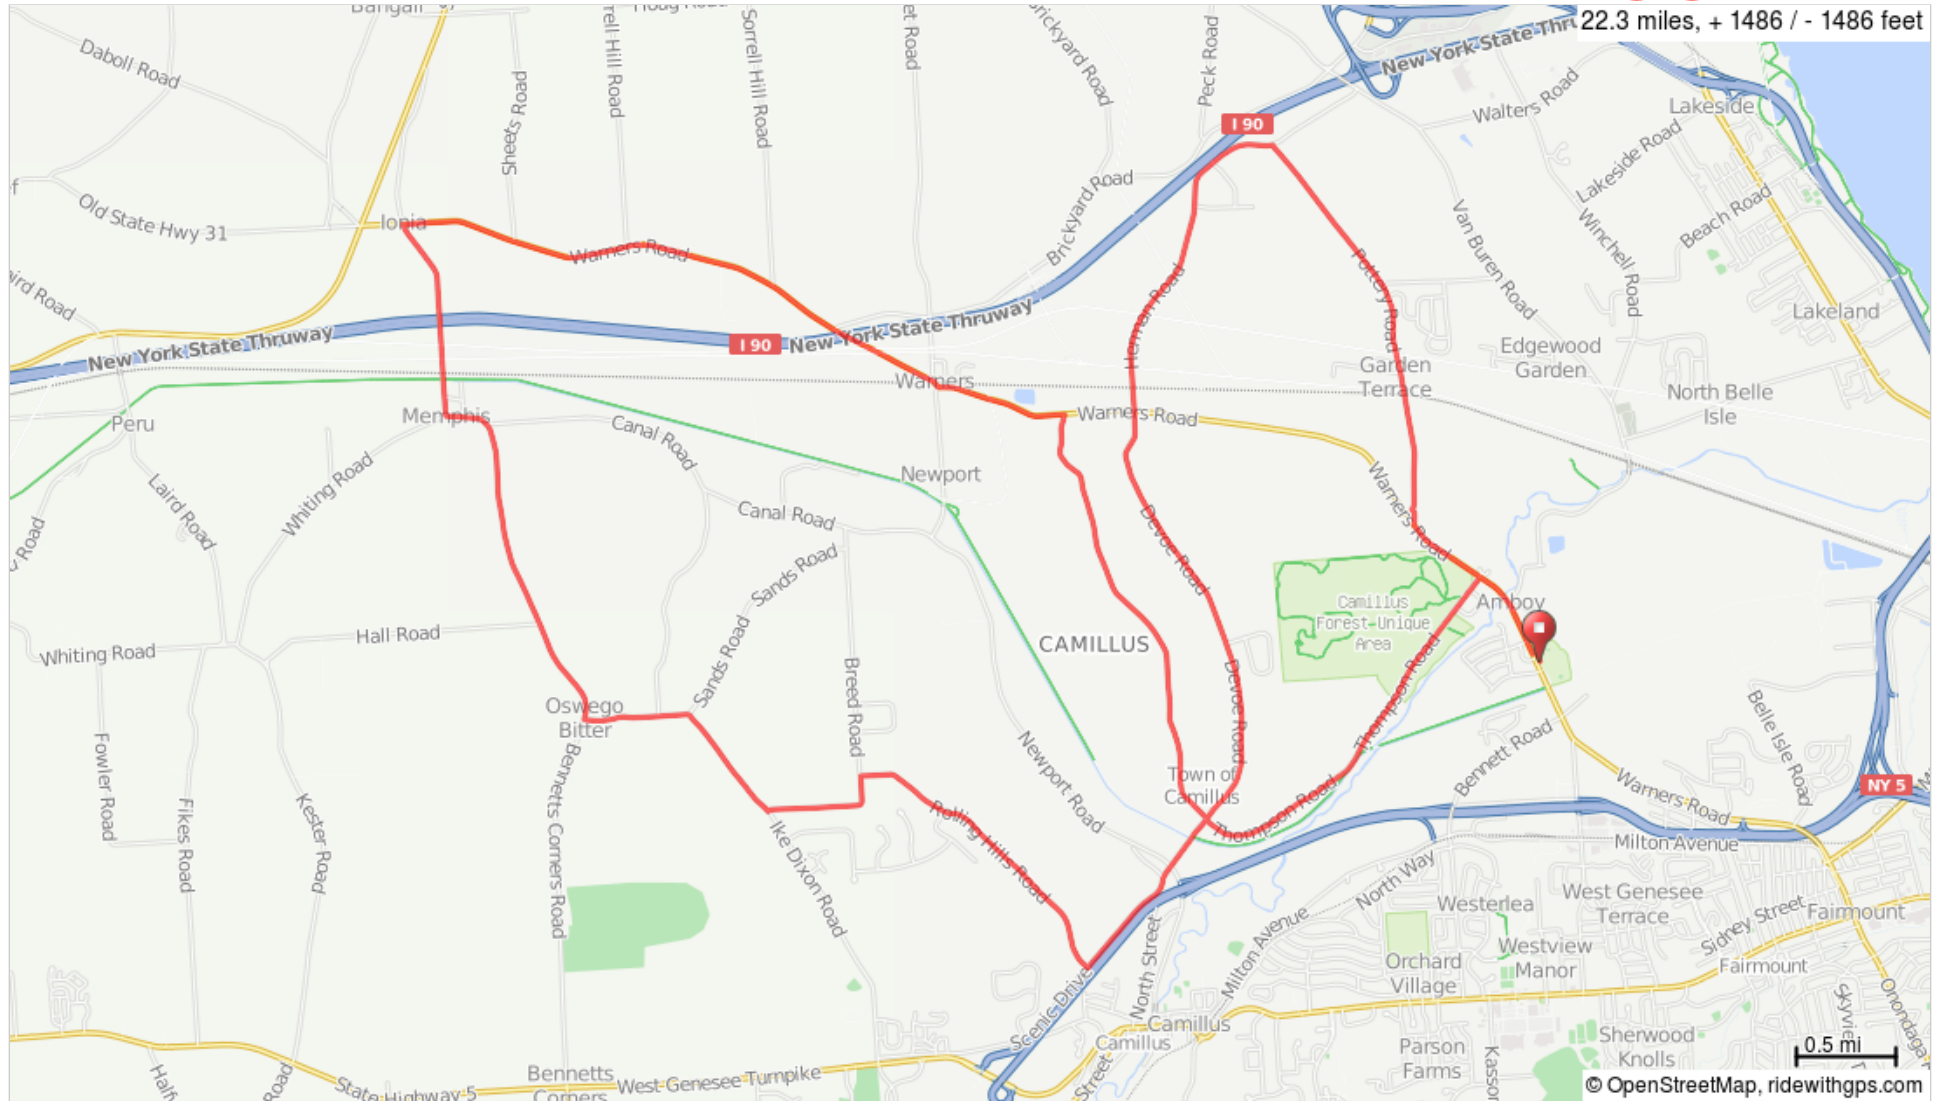

SnEW Hill Night (Opt 1)

SnEW Hill Night (Opt 1)

0.0	0.0	Start of route	0.1
0.1	0.1	R onto NY-173 W	0.9
1.0	0.9	R onto Pottery Rd	0.1
1.0	0.1	R to stay on Pottery Rd	2.0
3.1	2.0	L onto Herman Rd	1.7
4.7	1.7	Continue onto Devoe Rd	2.5
7.3	2.5	Continue onto Scenic Dr	0.7
7.9	0.7	R onto Rolling Hills Rd	1.6
9.5	1.6	L onto Breed Rd	0.1
9.6	0.1	Continue onto Hunt Rd	0.5
10.1	0.5	R onto Ike Dixon Rd	0.6
10.7	0.6	Slight L onto Bitters Rd	0.5
11.2	0.5	R onto Bennetts Corners Rd	1.8
13.0	1.8	R to stay on Bennetts Corners Rd	1.0
14.0	1.0	R onto NY-173 E	3.5
17.6	3.5	R onto Van Alstine Rd	2.2
19.8	2.2	R onto Devoe Rd	0.0
19.8	0.0	L onto Thompson Rd	2.0
21.8	2.0	R onto NY-173 E	0.5
22.3	0.5	L	0.1
22.3	0.1	End of route	0.0

22.3 miles. +1570/-1570 feet