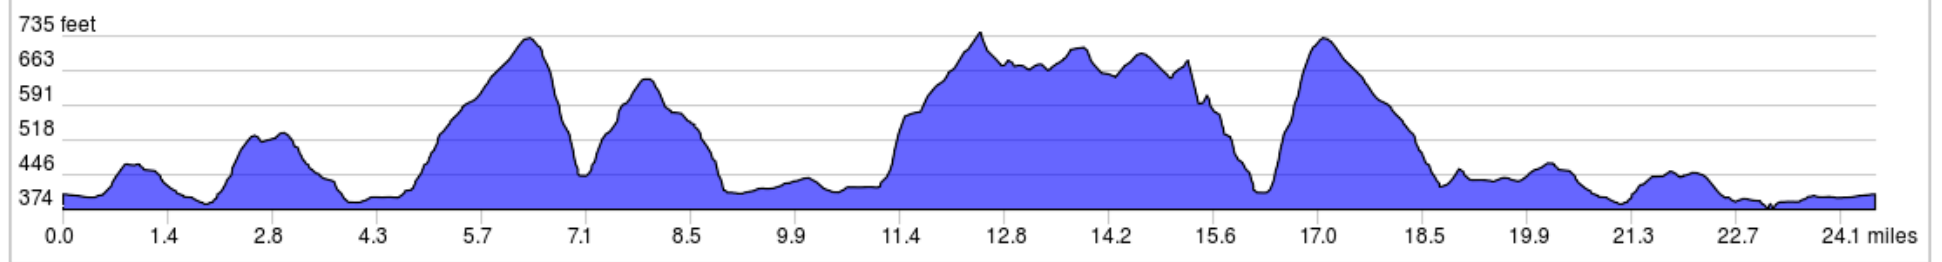

SnEW Hill Night (Opt 2)

24.6 miles, + 1694 / - 1694 feet

SnEW Hill Night (Opt 2)

0.0	0.0	Start of route	0.1
0.1	0.1	R onto NY-173 W	1.0
1.0	1.0	R onto Pottery Rd	2.1
3.1	2.1	L onto Herman Rd	1.7
4.8	1.7	Continue onto Devoe Rd	2.2
7.0	2.2	R onto Van Alstine Rd	2.2
9.2	2.2	L onto NY-173 W	0.7
9.9	0.7	L onto Newport Rd	0.8
10.6	0.8	R onto Canal Rd	0.4
11.1	0.4	L onto Breed Rd	1.4
12.4	1.4	Continue onto Hunt Rd	0.5
12.9	0.5	L onto Ike Dixon Rd	1.4
14.3	1.4	L onto Scenic Dr	1.9
16.2	1.9	Continue onto Devoe Rd	2.5
18.7	2.5	R onto NY-173 E	1.5
20.2	1.5	L onto Pottery Rd	1.2
21.4	1.2	R onto Armstrong Rd	0.6
22.0	0.6	R onto 106/Van Buren Rd	1.0
23.0	1.0	Continue onto Airport Rd	1.2
24.2	1.2	L onto NY-173 E	0.3
24.5	0.3	L	0.1
24.6	0.1	End of route	0.0

24.6 miles. +1828/-1828 feet