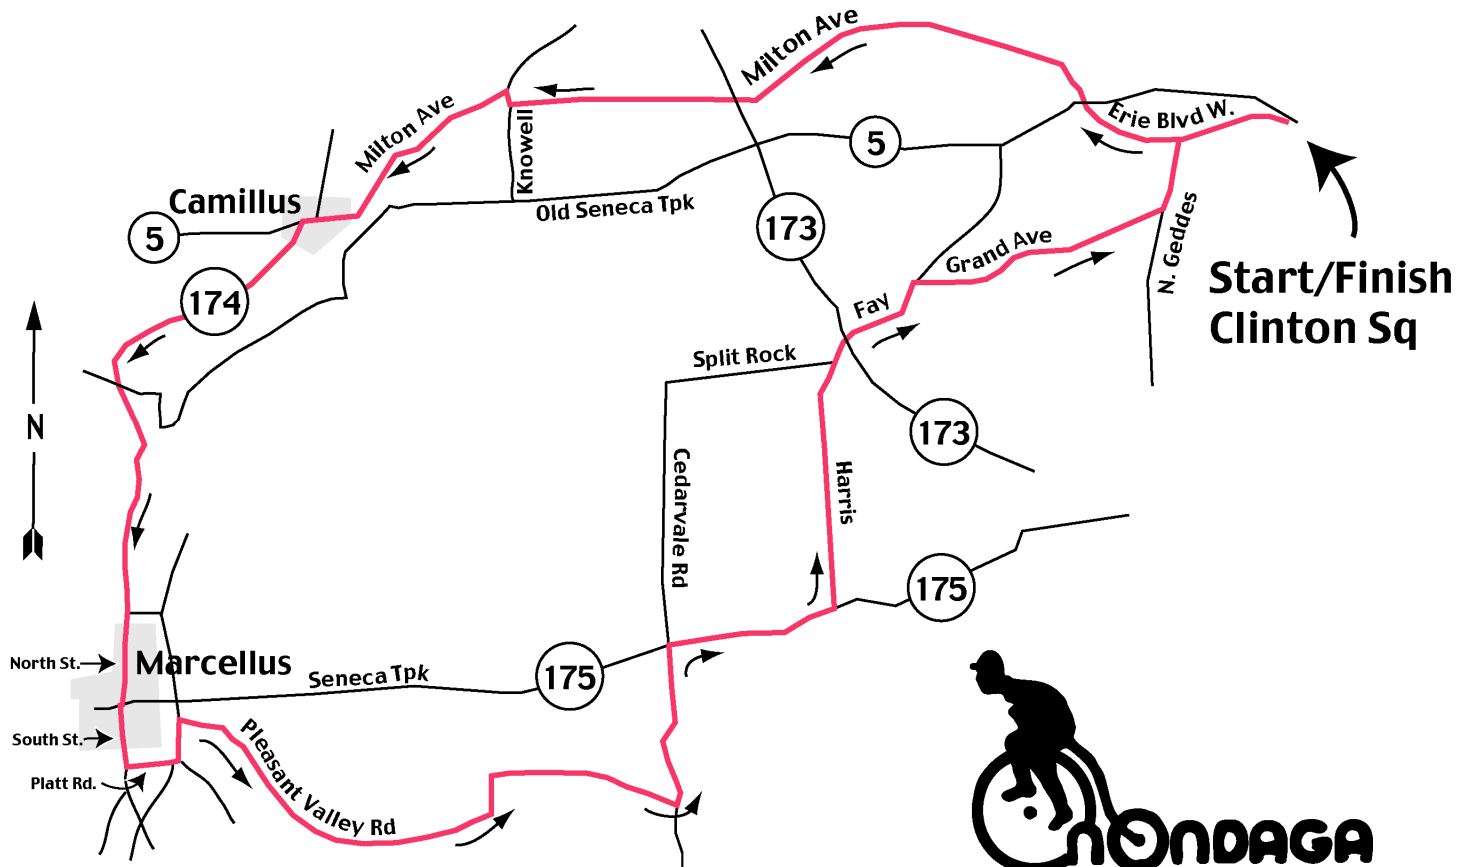

# Clinton Square – Marcellus Tour

18 or 30 Miles

SEG	DIRECTIONS	TOT
0.0	Leave Clinton Square on Erie Blvd W.	0.0
2.7	R - onto Milton Ave. - follow Milton Ave	2.7
4.5	R - then Quick L @ Knowell Rd. - stay on Milton Ave	7.2
1.8	Downtown Camillus: R - onto Rt. 5 (for short ride return via same route)	9.0
0.2	L - Rt. 174 - up the hill	9.2
4.9	Marcellus: 174 becomes North St.; R - then L onto South St.	14.1
0.8	L - Platt Rd; pass Marcellus Park	14.9
0.5	R - Pleasant Valley Rd	15.4
4.9	L - Cedarvale Rd	20.3
1.5	R - Rt. 175	21.8
1.3	L - Harris Rd	23.1
2.0	R - Split Rock Rd	25.1
0.6	R - onto Fay Rd	25.7
0.4	R - onto Grand Ave	26.1
2.2	L - N. Geddes St	28.3
0.5	R - Erie Blvd W.	28.8
0.9	Finish @ Clinton Square	29.7