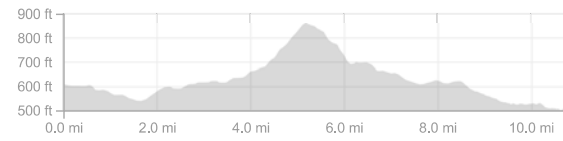

Lafayette TT course

<https://www.strava.com/routes/5456297>

10.7 mi

Distance

377 ft

Elevation Gain

Road

Ride Type

Est. Moving Time: 39:55

Route recommendations may be incomplete and/or inaccurate and may contain sections of private land and/or sections of terrain that could be challenging or hazardous. Always use your best judgement about the safety of road and trail conditions and follow traffic and property laws. Est. Moving Time based on your avg speed of 16.1 mi/h over last 4 weeks

DIRECTION	DISTANCE (miles)
Proceed onto NY 11A	0.0
Continue on Solvay Road	5.1
Proceed onto Solvay Road	5.1
Right onto Tully Farms Road	5.5
Proceed onto Tully Farms Road	5.8
Arrive at Finish	10.7