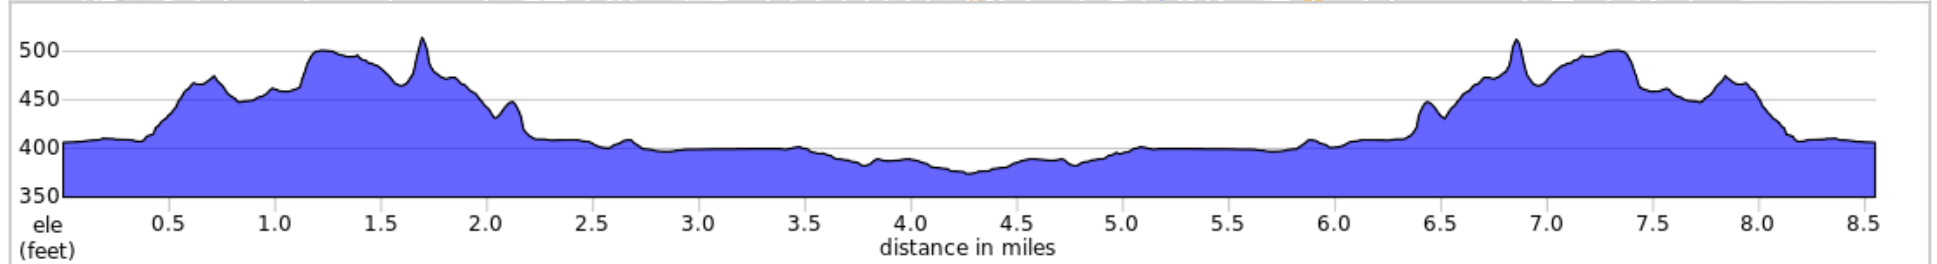

Warners-MF1 Maker Fair

Warners-MF1 Maker Fair

Prev	Type	Note	Dist
0.0		Start of route	0.0
0.1		L toward Canalway Trail- Erie Section (Camillus to Port Byron)/Empire State Trl	0.1
0.1		L onto Canalway Trail- Erie Section (Camillus to Port Byron)/Empire State Trl	0.2
1.2		L onto Belle Isle Rd	1.4
0.0		R onto Empire State Trl	1.5
0.7		R to stay on Empire State Trl	2.2
0.1		R to stay on Empire State Trl	2.3
1.1		Slight L at Belle Isle Rd	3.4
0.2		L onto NY-297 N/Bridge St	3.6
1.4		R	5.0
0.2		Continue onto Empire State Trl	5.1
1.1		L to stay on Empire State Trl	6.3
0.1		L to stay on Empire State Trl	6.4
0.7		L onto Belle Isle Rd	7.1
0.0		R onto Empire State Trl	7.1
1.2		R	8.4
0.1		R	8.5
0.1		End of route	8.5

8.5 miles. +420/-420 feet