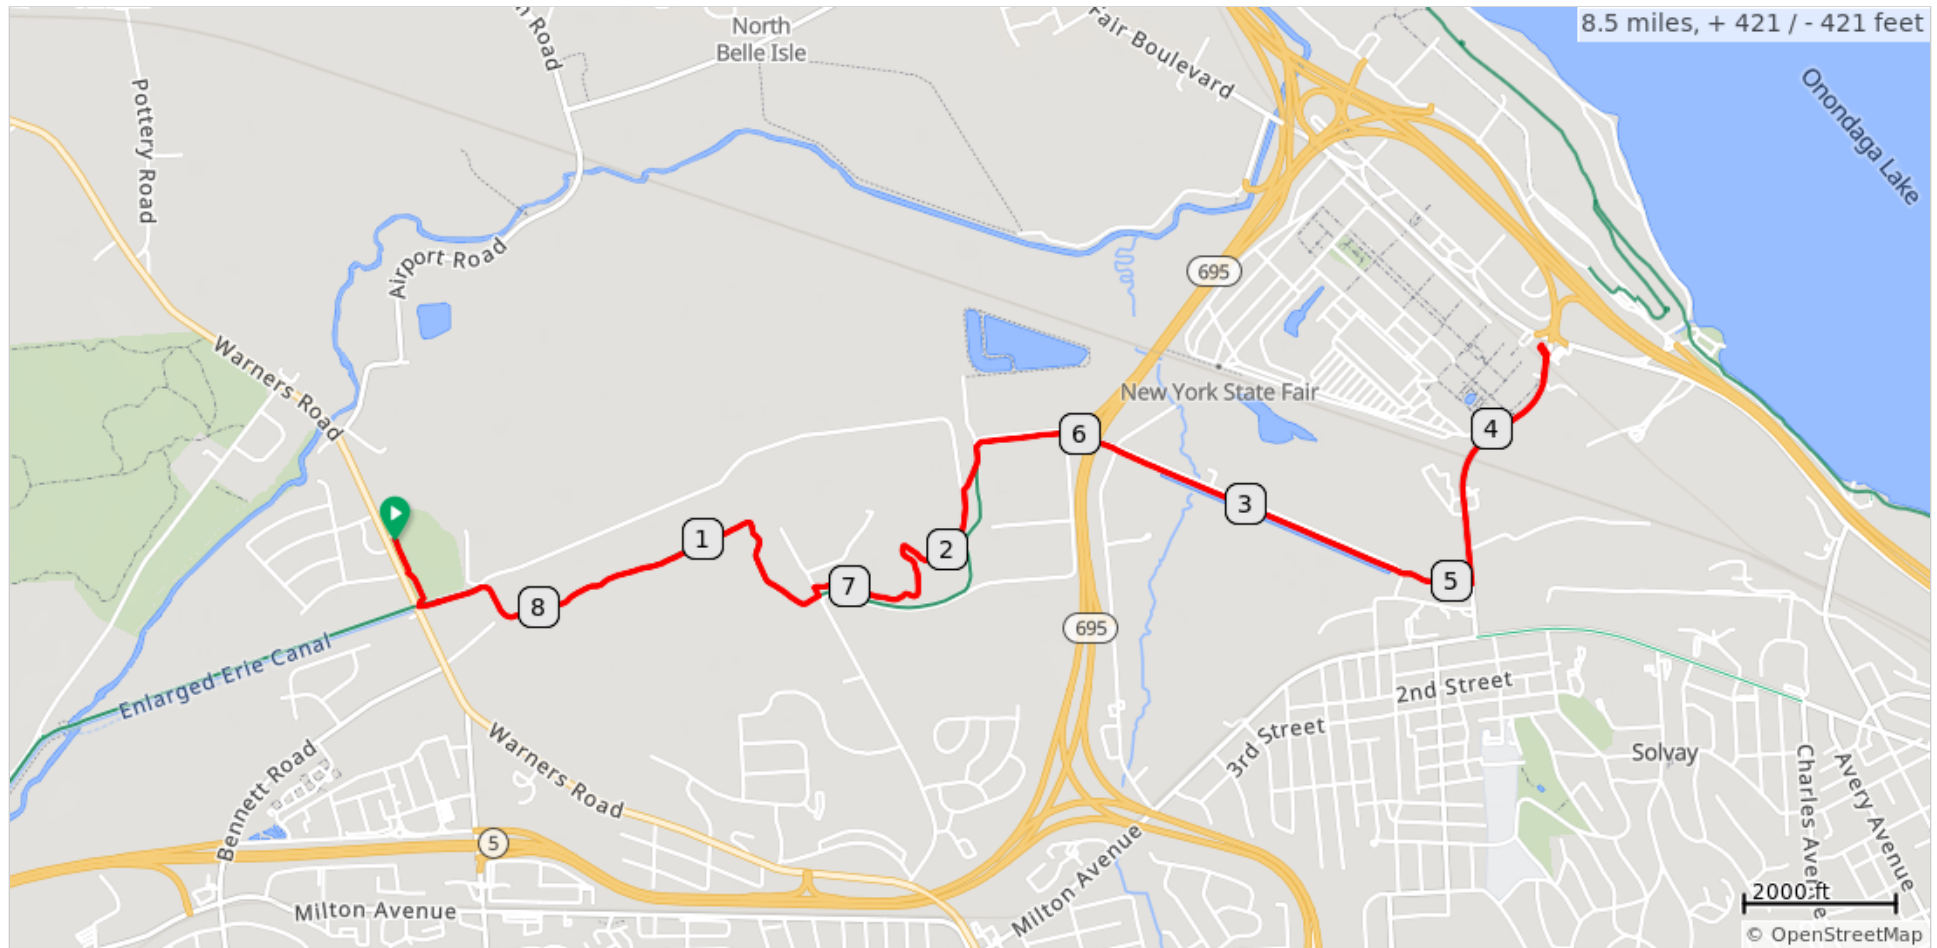

Warners-MF1 Maker Fair

Warners-MF1 Maker Fair

Prev	Type	Note	Dist
0.0		Start of route	0.0
0.1		L toward Canalway Trail- Erie Section (Camillus to Port Byron)/Empire State Trl	0.1
0.1		L onto Canalway Trail- Erie Section (Camillus to Port Byron)/Empire State Trl	0.2
1.2		L onto Belle Isle Rd	1.4
0.0		R onto Empire State Trl	1.5
0.7		R to stay on Empire State Trl	2.2
0.1		R to stay on Empire State Trl	2.3
1.1		Slight L at Belle Isle Rd	3.4
0.2		L onto NY-297 N/Bridge St	3.6
1.4		R	5.0
0.2		Continue onto Empire State Trl	5.1
1.1		L to stay on Empire State Trl	6.3
0.1		L to stay on Empire State Trl	6.4
0.7		L onto Belle Isle Rd	7.1
0.0		R onto Empire State Trl	7.1
1.2		R	8.4
0.1		R	8.5
0.1		End of route	8.5

8.5 miles. +420/-420 feet